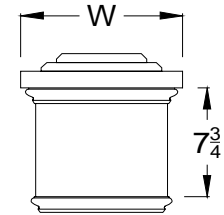

3-Tier Newel Cap w/Skirt and 164BC Trim for 40" Newel

NTTC640	3-Tier Newel Cap w/Skirt and WM164 Trim for 6" x 40" Newel	8-3/4" Square		$116.58	
NTTC840	3-Tier Newel Cap w/Skirt and WM164 Trim for 8" x 40" Newel	10-3/4" Square		$134.26	
NTTC1040	3-Tier Newel Cap w/Skirt and WM164 Trim for 10" x 40" Newel	12-3/4" Square		$154.90	
NTTC1240	3-Tier Newel Cap w/Skirt and WM164 Trim for 12" x 40" Newel	14-3/4" Square		$178.50