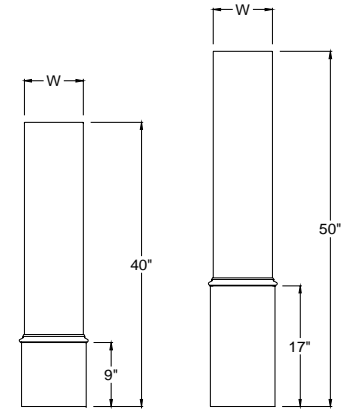

Plain Panel Newels

NP640	Plain Panel Newel Post w/9" tall base and WM164 Trim	6" Square	40"	$238.70	$110.33
NP840	Plain Panel Newel Post w/9" tall base and WM164 Trim	8" Square	40"	$276.90	$113.34
NP1040	Plain Panel Newel Post w/9" tall base and WM164 Trim	10" Square	40"	$315.00	$116.35
NP1240	Plain Panel Newel Post w/9" tall base and WM164 Trim	12" Square	40"	$353.34	$119.35
NP650	Plain Panel Newel Post w/17" tall base and WM164 Trim	6" Square	50"	$271.56	$125.37
NP850	Plain Panel Newel Post w/17" tall base and WM164 Trim	8" Square	50"	$312.44	$128.38
NP1050	Plain Panel Newel Post w/17" tall base and WM164 Trim	10" Square	50"	$353.00	$131.39
NP1250	Plain Panel Newel Post w/17" tall base and WM164 Trim	12" Square	50"	$393.87	$134.40