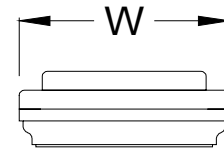

Flat 2-Tier Newel Cap w/287 Rake Skirt

NTCR6	Flat 2-Tier Newel Cap w/287 Rake Skirt for 6" Newel	8-1/4" Square		$74.30	
NTCR8	Flat 2-Tier Newel Cap w/287 Rake Skirt for 8" Newel	10-1/4" Square		$87.07	
NTCR10	Flat 2-Tier Newel Cap w/287 Rake Skirt for 10" Newel	12-1/4" Square		$102.11	
NTCR12	Flat 2-Tier Newel Cap w/287 Rake Skirt for 12" Newel	14-1/4" Square		$119.43