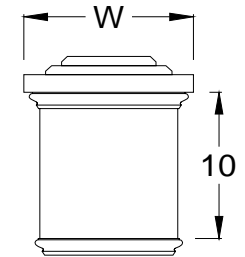

3-Tier Newel cap w/Skirt and 164BC Trim for 50" Newel

NTTC650	3-Tier Newel Cap w/Skirt and WM164 Trim for 6" x 50" Newel	8-3/4" Square		$120.15	
NTTC850	3-Tier Newel Cap w/Skirt and WM164 Trim for 8" x 50" Newel	10-3/4" Square		$138.88	
NTTC1050	3-Tier Newel Cap w/Skirt and WM164 Trim for 10" x 50" Newel	12-3/4" Square		$160.57	
NTTC1250	3-Tier Newel Cap w/Skirt and WM164 Trim for 12" x 50" Newel	14-3/4" Square		$185.23