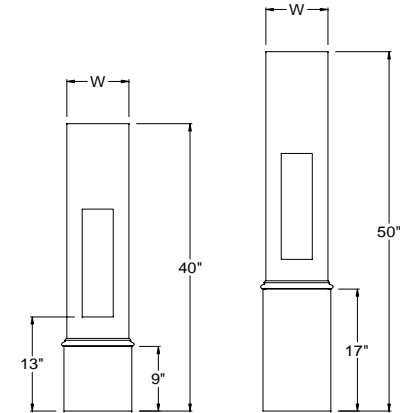

Recessed Panel Newels

NRE640	Recessed Panel Newel Post w/9" tall base and WM164 Trim	6" Square	40"	$358.47	$110.33
NRE840	Recessed Panel Newel Post w/9" tall base and WM164 Trim	8" Square	40"	$413.20	$113.34
NRE1040	Recessed Panel Newel Post w/9" tall base and WM164 Trim	10" Square	40"	$467.94	$116.35
NRE1240	Recessed Panel Newel Post w/9" tall base and WM164 Trim	12" Square	40"	$522.67	$119.35
NRE650	Recessed Panel Newel Post w/17" tall base and WM164 Trim	6" Square	50"	$386.40	$125.37
NRE850	Recessed Panel Newel Post w/17" tall base and WM164 Trim	8" Square	50"	$453.17	$128.38
NRE1050	Recessed Panel Newel Post w/17" tall base and WM164 Trim	10" Square	50"	$519.94	$131.39
NRE1250	Recessed Panel Newel Post w/17" tall base and WM164 Trim	12" Square	50"	$586.70	$134.40