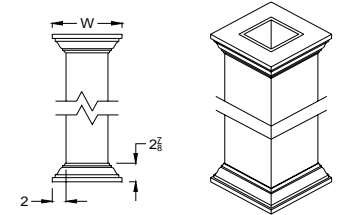

Optional Column Cap and Base Style D

CCBD6	WM52 Crown with Flange Column Cap and Base for 6" Column	10" Square		$90.72	
CCBD8	WM52 Crown with Flange Column Cap and Base for 8" Column	12" Square		$99.37	
CCBD10	WM52 Crown with Flange Column Cap and Base for 10" Column	14" Square		$108.01	
CCBD12	WM52 Crown with Flange Column Cap and Base for 12" Column	16" Square		$116.66