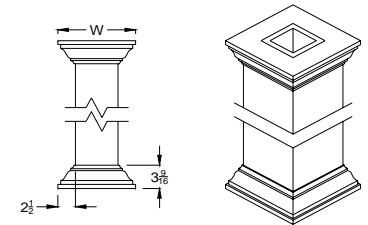

Optional Column Cap and Base Style E

CCBE6	WM49 Crown with Flange Column Cap and Base for 6" Column	11" Square		$119.00	
CCBE8	WM49 Crown with Flange Column Cap and Base for 8" Column	13" Square		$132.31	
CCBE10	WM49 Crown with Flange Column Cap and Base for 10" Column	15" Square		$145.62	
CCBE12	WM49 Crown with Flange Column Cap and Base for 12" Column	17" Square		$158.92