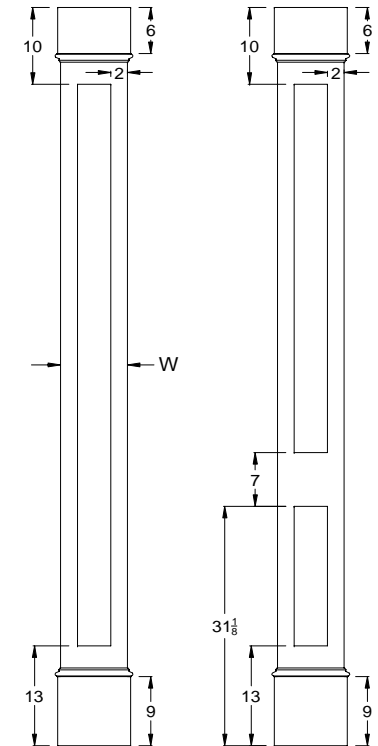

CRE68	Recessed Panel Column Wrap w/9" base, 6" cap & WM164 Trim	6" Square	96"	$503.54	$194.57
CRE88	Recessed Panel Column Wrap w/9" base, 6" cap & WM164 Trim	8" Square	96"	$621.84	$197.58
CRE108	Recessed Panel Column Wrap w/9" base, 6" cap & WM164 Trim	10" Square	96"	$740.14	$200.59
CRE128	Recessed Panel Column Wrap w/9" base, 6" cap & WM164 Trim	12" Square	96"	$858.44	$203.60
CRE69	Recessed Panel Column Wrap w/9" base, 6" cap & WM164 Trim	6" Square	108"	$534.07	$212.62
CRE89	Recessed Panel Column Wrap w/9" base, 6" cap & WM164 Trim	8" Square	108"	$694.50	$215.63
CRE109	Recessed Panel Column Wrap w/9" base, 6" cap & WM164 Trim	10" Square	108"	$797.04	$218.64
CRE129	Recessed Panel Column Wrap w/9" base, 6" cap & WM164 Trim	12" Square	108"	$928.50	$221.65
CRE610	Recessed Panel Column Wrap w/9" base, 6" cap & WM164 Trim	6" Square	120"	$589.17	$230.67
CRE810	Recessed Panel Column Wrap w/9" base, 6" cap & WM164 Trim	8" Square	120"	$740.10	$233.68
CRE1010	Recessed Panel Column Wrap w/9" base, 6" cap & WM164 Trim	10" Square	120"	$891.07	$236.69
CRE1210	Recessed Panel Column Wrap w/9" base, 6" cap & WM164 Trim	12" Square	120"	$998.60	$239.70
CRE612	Recessed Panel Column Wrap w/9" base, 6" cap & WM164 Trim	6" Square	144"	$652.94	$266.78
CRE812	Recessed Panel Column Wrap w/9" base, 6" cap & WM164 Trim	8" Square	144"	$831.37	$269.78
CRE1012	Recessed Panel Column Wrap w/9" base, 6" cap & WM164 Trim	10" Square	144"	$1,009.80	$272.79
CRE1212	Recessed Panel Column Wrap w/9" base, 6" cap & WM164 Trim	12" Square	144"	$1,188.27	$275.80