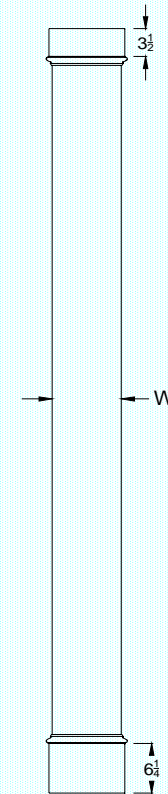

Item #	Description	Outside Dimension W	Height H	List Price	Optional WM164 Plants (4 sides)
<i>Builder Series Plain Post Wrap Kits (3/8" Material)</i>					
PWS664	Plain Panel Post Wrap w/6-1/4" base, 3-1/2" cap & WM164 Trim	6" Square	48"	$171.44	N/A
PWS884	Plain Panel Post Wrap w/6-1/4" base, 3-1/2" cap & WM164 Trim	8" Square	48"	$202.90	N/A
PWS10104	Plain Panel Post Wrap w/6-1/4" base, 3-1/2" cap & WM164 Trim	10" Square	48"	$234.37	N/A
PWS12124	Plain Panel Post Wrap w/6-1/4" base, 3-1/2" cap & WM164 Trim	12" Square	48"	$265.84	N/A
PWS668	Plain Panel Post Wrap w/6-1/4" base, 3-1/2" cap & WM164 Trim	6" Square	96"	$267.97	N/A
PWS888	Plain Panel Post Wrap w/6-1/4" base, 3-1/2" cap & WM164 Trim	8" Square	96"	$323.54	N/A
PWS10108	Plain Panel Post Wrap w/6-1/4" base, 3-1/2" cap & WM164 Trim	10" Square	96"	$379.10	N/A
PWS12128	Plain Panel Post Wrap w/6-1/4" base, 3-1/2" cap & WM164 Trim	12" Square	96"	$434.67	N/A
PWS6610	Plain Panel Post Wrap w/6-1/4" base, 3-1/2" cap & WM164 Trim	6" Square	120"	$306.70	N/A
PWS8810	Plain Panel Post Wrap w/6-1/4" base, 3-1/2" cap & WM164 Trim	8" Square	120"	$373.00	N/A
PWS101010	Plain Panel Post Wrap w/6-1/4" base, 3-1/2" cap & WM164 Trim	10" Square	120"	$439.30	N/A
PWS121210	Plain Panel Post Wrap w/6-1/4" base, 3-1/2" cap & WM164 Trim	12" Square	120"	$505.60	N/A
PWS6612	Plain Panel Post Wrap w/6-1/4" base, 3-1/2" cap & WM164 Trim	6" Square	144"	$345.40	N/A
PWS8812	Plain Panel Post Wrap w/6-1/4" base, 3-1/2" cap & WM164 Trim	8" Square	144"	$422.44	N/A
PWS101012	Plain Panel Post Wrap w/6-1/4" base, 3-1/2" cap & WM164 Trim	10" Square	144"	$499.47	N/A
PWS121212	Plain Panel Post Wrap w/6-1/4" base, 3-1/2" cap & WM164 Trim	12" Square	144"	$576.50	N/A
NOTE: Builder Series Post Wraps are Manufactured using 3/8" Material, and Some Standard Heights are Different