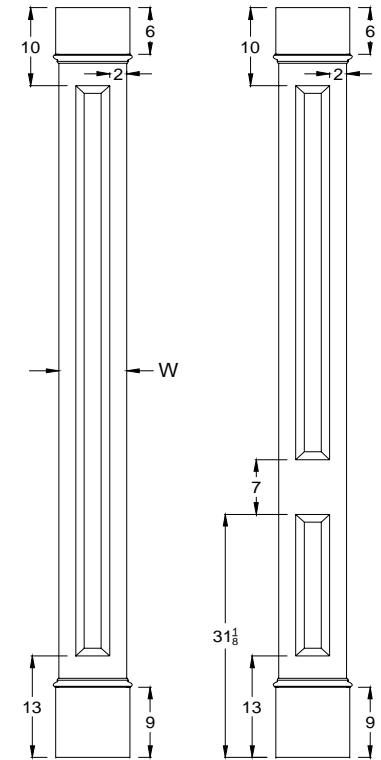

CRA68	Raised Panel Column Wrap w/9" base, 6" cap & WM164 Trim	6" Square	96"	$459.47	N/A
CRA88	Raised Panel Column Wrap w/9" base, 6" cap & WM164 Trim	8" Square	96"	$549.37	N/A
CRA108	Raised Panel Column Wrap w/9" base, 6" cap & WM164 Trim	10" Square	96"	$611.50	N/A
CRA128	Raised Panel Column Wrap w/9" base, 6" cap & WM164 Trim	12" Square	96"	$697.50	N/A
CRA69	Raised Panel Column Wrap w/9" base, 6" cap & WM164 Trim	6" Square	108"	$485.80	N/A
CRA89	Raised Panel Column Wrap w/9" base, 6" cap & WM164 Trim	8" Square	108"	$584.50	N/A
CRA109	Raised Panel Column Wrap w/9" base, 6" cap & WM164 Trim	10" Square	108"	$653.47	N/A
CRA129	Raised Panel Column Wrap w/9" base, 6" cap & WM164 Trim	12" Square	108"	$747.87	N/A
CRA610	Raised Panel Column Wrap w/9" base, 6" cap & WM164 Trim	6" Square	120"	$512.14	N/A
CRA810	Raised Panel Column Wrap w/9" base, 6" cap & WM164 Trim	8" Square	120"	$619.60	N/A
CRA1010	Raised Panel Column Wrap w/9" base, 6" cap & WM164 Trim	10" Square	120"	$727.07	N/A
CRA1210	Raised Panel Column Wrap w/9" base, 6" cap & WM164 Trim	12" Square	120"	$798.27	N/A
CRA612	Raised Panel Column Wrap w/9" base, 6" cap & WM164 Trim	6" Square	144"	$586.14	N/A
CRA812	Raised Panel Column Wrap w/9" base, 6" cap & WM164 Trim	8" Square	144"	$715.87	N/A
CRA1012	Raised Panel Column Wrap w/9" base, 6" cap & WM164 Trim	10" Square	144"	$814.87	N/A
CRA1212	Raised Panel Column Wrap w/9" base, 6" cap & WM164 Trim	12" Square	144"	$975.37	N/A