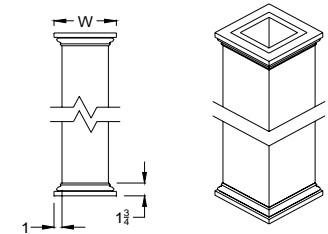

Optional Column Cap and Base Style B

CCBB6	WM164 Trim with Flange Column Cap and Base for 6" Column	7" Square		$64.67	
CCBB8	WM164 Trim with Flange Column Cap and Base for 8" Column	9" Square		$68.44	
CCBB10	WM164 Trim with Flange Column Cap and Base for 10" Column	11" Square		$72.22	
CCBB12	WM164 Trim with Flange Column Cap and Base for 12" Column	13" Square		$75.99