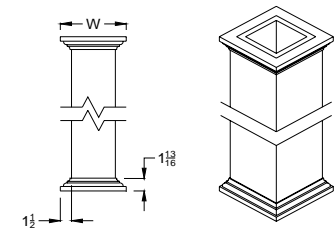

Optional Column Cap and Base Style C

CCBC6	WM75 Bed Trim with Flange Column Cap and Base for 6" Column	9" Square		$75.61	
CCBC8	WM75 Bed Trim with Flange Column Cap and Base for 8" Column	11" Square		$81.62	
CCBC10	WM75 Bed Trim with Flange Column Cap and Base for 10" Column	13" Square		$87.62	
CCBC12	WM75 Bed Trim with Flange Column Cap and Base for 12" Column	15" Square		$93.62