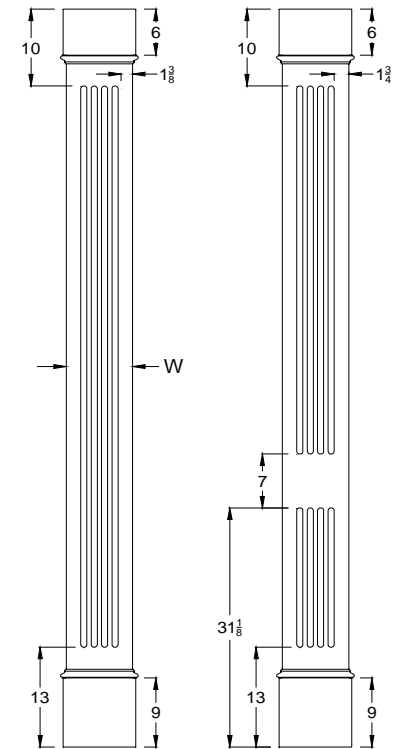

CF68	Fluted Panel Column Wrap w/9" base, 6" cap & WM164 Trim	6" Square	96"	$421.20	N/A
CF88	Fluted Panel Column Wrap w/9" base, 6" cap & WM164 Trim	8" Square	96"	$503.60	N/A
CF108	Fluted Panel Column Wrap w/9" base, 6" cap & WM164 Trim	10" Square	96"	$586.00	N/A
CF1208	Fluted Panel Column Wrap w/9" base, 6" cap & WM164 Trim	12" Square	96"	$668.44	N/A
CF69	Fluted Panel Column Wrap w/9" base, 6" cap & WM164 Trim	6" Square	108"	$445.34	N/A
CF89	Fluted Panel Column Wrap w/9" base, 6" cap & WM164 Trim	8" Square	108"	$535.80	N/A
CF109	Fluted Panel Column Wrap w/9" base, 6" cap & WM164 Trim	10" Square	108"	$626.27	N/A
CF129	Fluted Panel Column Wrap w/9" base, 6" cap & WM164 Trim	12" Square	108"	$716.70	N/A
CF610	Fluted Panel Column Wrap w/9" base, 6" cap & WM164 Trim	6" Square	120"	$469.47	N/A
CF810	Fluted Panel Column Wrap w/9" base, 6" cap & WM164 Trim	8" Square	120"	$592.67	N/A
CF1010	Fluted Panel Column Wrap w/9" base, 6" cap & WM164 Trim	10" Square	120"	$666.50	N/A
CF1210	Fluted Panel Column Wrap w/9" base, 6" cap & WM164 Trim	12" Square	120"	$765.00	N/A
CF612	Fluted Panel Column Wrap w/9" base, 6" cap & WM164 Trim	6" Square	144"	$540.27	N/A
CF812	Fluted Panel Column Wrap w/9" base, 6" cap & WM164 Trim	8" Square	144"	$659.87	N/A
CF1012	Fluted Panel Column Wrap w/9" base, 6" cap & WM164 Trim	10" Square	144"	$779.44	N/A
CF1212	Fluted Panel Column Wrap w/9" base, 6" cap & WM164 Trim	12" Square	144"	$899.04	N/A