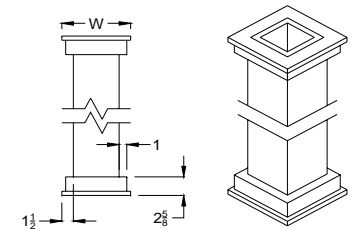

Optional Column Cap and Base Style A

CCBA6	Plain Stepped Column Cap and Base for 6" Column	9" Square		$78.51	
CCBA8	Plain Stepped Column Cap and Base for 8" Column	11" Square		$85.35	
CCBA10	Plain Stepped Column Cap and Base for 10" Column	13" Square		$92.20	
CCBA12	Plain Stepped Column Cap and Base for 12" Column	15" Square		$99.04