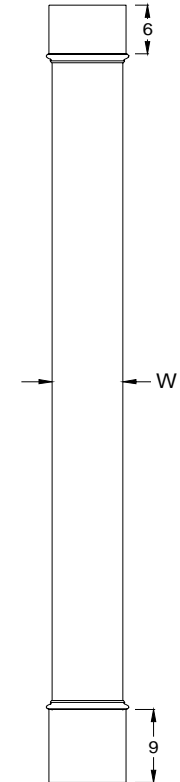

NOTE: Optional 164 BC Trim May be Ordered in Split Plant Design to Accommodate Use with Railings, at the Same Option Price