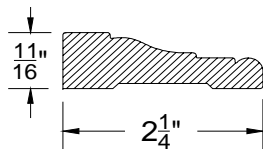

Part #	Nominal size	A	B	Length	Individually Packaged	Bulk Packed (Packs of 50)
TB54418JF	5/4 x 4	3 1/2	1	18 Ft	\$128.16	\$117.71
TB54618JF	5/4 x 6	5 1/2	1	18 Ft	\$177.21	\$166.76

Self Flashing Band/Frieze Board

Part #	Nominal size	A	B	Length	Individually Packaged	Bulk Packed (Pallet of 50)
BB54818JF	5/4 x 8	7 1/4	1	18 Ft	\$223.15	\$213.18
BB541018JF	5/4 x 10	9 1/4	1	18 Ft	\$299.75	\$289.78

Extruded PVC Linear Trim

Intex #	WM #	Description	List Price
740C	WM336	11/16" X 2 1/4" Casing (17' Length)	\$40.38

Intex #	WM #	Description	List Price
444C	WM444	11/16" X 3 1/2" Casing (17' Length)	\$70.13

Intex #	WM #	Description	List Price
490C	WM376	11/16" X 2 1/4" Casing (17' Length)	\$40.83

Intex #	WM #	Description	List Price
445C	WM445	11/16" X 3 1/4" Casing (17' Length)	\$67.29

Intex #	WM #	Description	List Price
229C	WMRB3	1" X 3 1/2" Casing (16' Length)	\$66.00

Intex #	WM #	Description	List Price
210RAKE	WM210	5/8" x 1 9/16" Rake (16' Length)	\$26.00