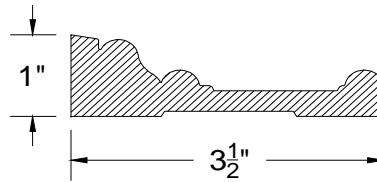

Part #	Nominal size	A	B	Length	Individually Packaged	Bulk Packed (Pallet of 50)
BB54818JF	5/4 x 8	7 1/4	1	18 Ft	\$223.15	\$213.18
BB541018JF	5/4 x 10	9 1/4	1	18 Ft	\$299.75	\$289.78

Extruded PVC Linear Trim

Intex #	WM #	Description	List Price
740C	WM336	11/16" X 2 1/4" Casing (17' Length)	\$40.38

Intex #	WM #	Description	List Price
444C	WM444	11/16" X 3 1/2" Casing (17' Length)	\$70.13

Intex #	WM #	Description	List Price
490C	WM376	11/16" X 2 1/4" Casing (17' Length)	\$40.83

Intex #	WM #	Description	List Price
445C	WM445	11/16" X 3 1/4" Casing (17' Length)	\$67.29

Intex #	WM #	Description	List Price
229C	WMRB3	1" X 3 1/2" Casing (16' Length)	\$66.00

Intex #	WM #	Description	List Price
210RAKE	WM210	5/8" x 1 9/16" Rake (16' Length)	\$26.00