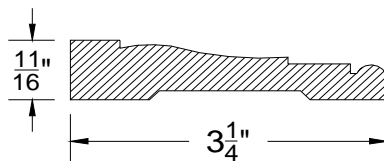

Part #	Nominal size	A	B	Length	Individually Packaged	Bulk Packed (Pallet of 50)
BB54818JF	5/4 x 8	7 1/4	1	18 Ft	\$223.15	\$213.18
BB541018JF	5/4 x 10	9 1/4	1	18 Ft	\$299.75	\$289.78

Extruded PVC Linear Trim

Intex #	WM #	Description	List Price
740C	WM336	11/16" X 2 1/4" Casing (17' Length)	\$40.38

Intex #	WM #	Description	List Price
444C	WM444	11/16" X 3 1/2" Casing (17' Length)	\$70.13

Intex #	WM #	Description	List Price
490C	WM376	11/16" X 2 1/4" Casing (17' Length)	\$40.83

Intex #	WM #	Description	List Price
445C	WM445	11/16" X 3 1/4" Casing (17' Length)	\$67.29

Intex #	WM #	Description	List Price
229C	WMRB3	1" X 3 1/2" Casing (16' Length)	\$66.00

Intex #	WM #	Description	List Price
210RAKE	WM210	5/8" x 1 9/16" Rake (16' Length)	\$26.00