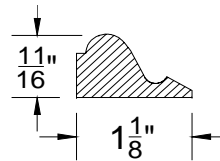

Part #	Nominal size	A	B	Length	Individually Packaged	Bulk Packed (Pallet of 50)
BB54818JF	5/4 x 8	7 1/4	1	18 Ft	\$223.15	\$213.18
BB541018JF	5/4 x 10	9 1/4	1	18 Ft	\$299.75	\$289.78

Extruded PVC Linear Trim

Intex #	WM #	Description	List Price
740C	WM336	11/16" X 2 1/4" Casing (17' Length)	\$40.38

Intex #	WM #	Description	List Price
444C	WM444	11/16" X 3 1/2" Casing (17' Length)	\$70.13

Intex #	WM #	Description	List Price
490C	WM376	11/16" X 2 1/4" Casing (17' Length)	\$40.83

Intex #	WM #	Description	List Price
445C	WM445	11/16" X 3 1/4" Casing (17' Length)	\$67.29

Intex #	WM #	Description	List Price
229C	WMRB3	1" X 3 1/2" Casing (16' Length)	\$66.00

Intex #	WM #	Description	List Price
210RAKE	WM210	5/8" x 1 9/16" Rake (16' Length)	\$26.00

Intex #	WM #	Description	List Price
287RAKE	WM287	1 1/16" x 2" Rake (16' Length)	\$64.29

Intex #	WM #	Description	List Price
164BC	WM164	11/16" x 1 1/8" Base Cap (16' Length)	\$18.00

Intex #	WM #	Description	List Price
163CROWN	WM52	9/16" x 2 11/16" Crown (16' Length)	\$42.67