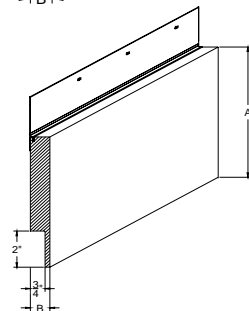

Self Flashing Band/Frieze Board

Part #	Nominal size	A	B	Length	Individually Packaged	Bulk Packed (Pallet of 50)
BB54818JF	5/4 x 8	7 1/4	1	18 Ft	$223.15	$213.18
BB541018JF	5/4 x 10	9 1/4	1	18 Ft	$299.75	$289.78