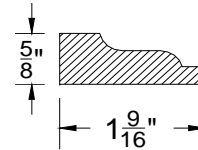

Part #	Nominal size	A	B	Length	Individually Packaged	Bulk Packed (Pallet of 50)
BB54818JF	5/4 x 8	7 1/4	1	18 Ft	\$223.15	\$213.18
BB541018JF	5/4 x 10	9 1/4	1	18 Ft	\$299.75	\$289.78

Extruded PVC Linear Trim

Intex #	WM #	Description	List Price
740C	WM336	11/16" X 2 1/4" Casing (17' Length)	\$40.38

Intex #	WM #	Description	List Price
444C	WM444	11/16" X 3 1/2" Casing (17' Length)	\$70.13

Intex #	WM #	Description	List Price
490C	WM376	11/16" X 2 1/4" Casing (17' Length)	\$40.83

Intex #	WM #	Description	List Price
445C	WM445	11/16" X 3 1/4" Casing (17' Length)	\$67.29

Intex #	WM #	Description	List Price
229C	WMRB3	1" X 3 1/2" Casing (16' Length)	\$66.00

Intex #	WM #	Description	List Price
210RAKE	WM210	5/8" x 1 9/16" Rake (16' Length)	\$26.00