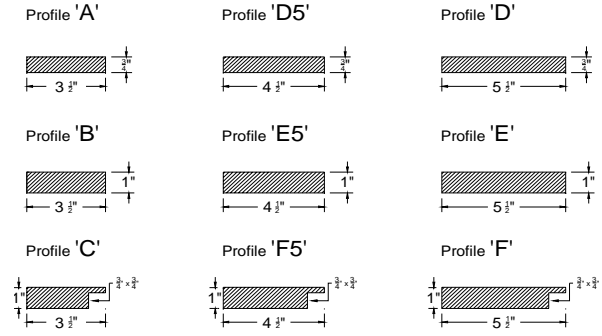

Pre-Assembled Surrounds with WM52 Crown Head, for Andersen Patio Doors