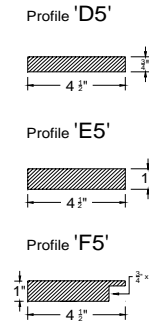

Pre-Assembled Window Surrounds WM52 Crown Head and 311 Sill Nose, for Andersen 400 Series Tilt-Wash Double-Hung Windows

* Please see notes on last page.

Intex Item #	Andersen Window Call Size	Window Size		List Prices								
		Window Width	Window Height	1 x 4 Surround (Add 'A' to Item #)	5/4 x 4 Surround (Add 'B' to Item #)	5/4 x 4 Surround w/J-Channel (Add 'C' to Item #)	1 x 5 Surround (Add 'D5' to Item #)	5/4 x 5 Surround (Add 'E5' to Item #)	5/4 x 5 Surround w/J-Channel (Add 'F5' to Item #)	1 x 6 Surround (Add 'D' to Item #)	5/4 x 6 Surround (Add 'E' to Item #)	5/4 x 6 Surround w/J-Channel (Add 'F' to Item #)
HATW382103	TW38210-3	137 1/8	36 7/8	$731.22	$783.46	$827.77	$813.70	$926.79	$936.19	$813.70	$926.79	$936.19
HATW38323	TW3832-3	137 1/8	40 7/8	$737.26	$791.08	$835.59	$822.29	$937.82	$947.43	$822.29	$937.82	$947.43
HATW38363	TW3836-3	137 1/8	44 7/8	$743.30	$798.69	$843.41	$830.88	$948.85	$958.66	$830.88	$948.85	$958.66
HATW383103	TW38310-3	137 1/8	48 7/8	$749.34	$806.31	$851.24	$839.47	$959.88	$969.90	$839.47	$959.88	$969.90
HATW38423	TW3842-3	137 1/8	52 7/8	$755.38	$813.93	$859.06	$848.05	$970.91	$981.13	$848.05	$970.91	$981.13
HATW38463	TW3846-3	137 1/8	56 7/8	$761.42	$821.55	$866.88	$856.64	$981.94	$992.36	$856.64	$981.94	$992.36
HATW384103	TW38410-3	137 1/8	60 7/8	$767.46	$829.17	$874.70	$865.23	$992.97	$1,003.60	$865.23	$992.97	$1,003.60
HATW38523	TW3852-3	137 1/8	64 7/8	$773.50	$836.79	$882.53	$873.82	$1,004.00	$1,014.83	$873.82	$1,004.00	$1,014.83
HATW38563	TW3856-3	137 1/8	68 7/8	$779.54	$844.41	$890.35	$882.41	$1,015.03	$1,026.06	$882.41	$1,015.03	$1,026.06
HATW385103	TW38510-3	137 1/8	72 7/8	$785.58	$852.03	$898.17	$891.00	$1,026.06	$1,037.30	$891.00	$1,026.06	$1,037.30
HATW38623	TW3862-3	137 1/8	76 7/8	$791.62	$859.65	$905.99	$899.58	$1,037.09	$1,048.53	$899.58	$1,037.09	$1,048.53
	TW3872-3	137 1/8	88 7/8	<i>Size not available assembled, please see matrix pricing for K.D. kits</i>								
	TW3876-3	137 1/8	92 7/8	<i>Size not available assembled, please see matrix pricing for K.D. kits</i>								

Notes: All J-Channel surrounds (profile C, F5 and F) automatically include nailing flange. Non-J Channel surrounds (profile A, B, D5, E5, D and E) nailing flanges are optional, specify when ordering. Intex item numbers beginning with SA and marked with an asterisk(*) are available only in K.D. (kit) form due to finished sizes.