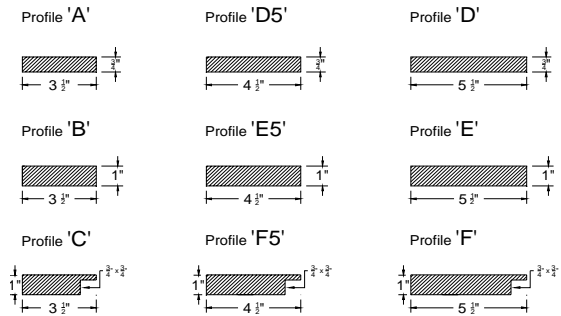

Pre-Assembled Window Surrounds with WM52 Crown Head and 311 Sill Nose, for Andersen 200 Series Tilt-Wash Double-Hung Windows

* Please see notes on last page.