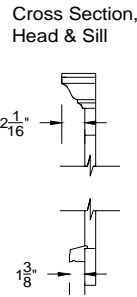

Pre-Assembled Window Surrounds WM52 Crown Head and 311 Sill Nose, for Andersen 400 Series Tilt-Wash Double-Hung Windows

* Please see notes on last page.