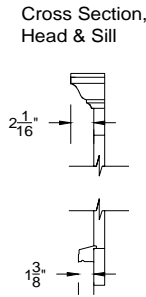

Pre-Assembled Window Surrounds WM52 Crown Head and 311 Sill Nose, for Andersen 400 Series Tilt-Wash Double-Hung Windows

* Please see notes on last page.