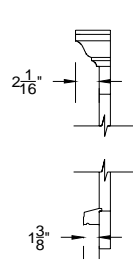

Cross Section, Head & Sill