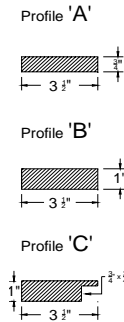

Pre-Assembled Window Surrounds WM52 Crown Head and 311 Sill Nose, for Andersen 400 Series Tilt-Wash Double-Hung Windows

* Please see notes on last page.