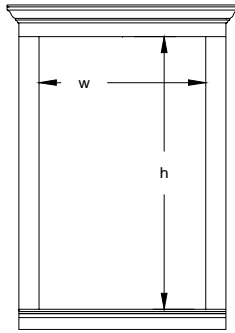

Pre-Assembled Window Surrounds WM52 Crown Head and 311 Sill Nose, for Andersen 400 Series Tilt-Wash Double-Hung Windows

* Please see notes on last page.