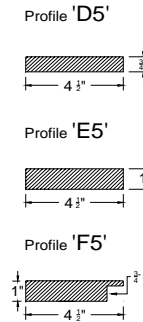

Pre-Assembled Window Surrounds WM52 Crown Head and 311 Sill Nose, for Andersen 400 Series Tilt-Wash Double-Hung Windows

* Please see notes on last page.