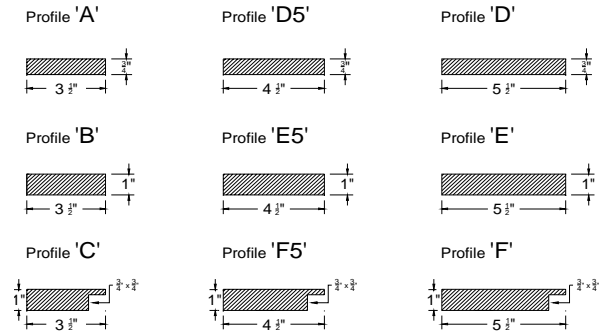

Pre-Assembled Surrounds with WM52 Crown Head, for Andersen Patio Doors

Intex Item #	Andersen DoorCall Size	Window Size		List Prices								
		Door Width	Door Height	1 x 4 Surround (Add 'A' to Item #)	5/4 x 4 Surround (Add 'B' to Item #)	5/4 x 4 Surround w/J-Channel (Add 'C' to Item #)	1 x 5 Surround (Add 'D5' to Item #)	5/4 x 5 Surround (Add 'E5' to Item #)	5/4 x 5 Surround w/J-Channel (Add 'F5' to Item #)	1 x 6 Surround (Add 'D' to Item #)	5/4 x 6 Surround (Add 'E' to Item #)	5/4 x 6 Surround w/J-Channel (Add 'F' to Item #)
HAFWG8068	FWG8068	95 1/4	79 1/2	$564.72	$601.82	$704.91	$623.83	$704.91	$711.65	$623.83	$704.91	$711.65
HAFWG80611	FWG80611	95 1/4	82 3/8	$568.81	$607.04	$712.58	$629.75	$712.58	$719.47	$629.75	$712.58	$719.47
FWG8080		Size not available assembled, please see matrix pricing for K.D. kits										
HANLGD5068	NLGD5068	59 1/4	79 1/2	$473.94	$508.04	$603.13	$533.05	$603.13	$608.97	$533.05	$603.13	$608.97
HANLGD50611	NLGD50611	59 1/4	82 3/8	$477.80	$513.04	$610.59	$538.74	$610.59	$616.56	$538.74	$610.59	$616.56
HANLGD5080	NLGD5080	59 1/4	95 1/2	$495.44	$535.86	$644.60	$564.75	$644.60	$651.25	$564.75	$644.60	$651.25
HANLGD6068	NLGD6068	71 1/4	79 1/2	$504.20	$539.30	$637.06	$563.31	$637.06	$643.19	$563.31	$637.06	$643.19
HANLGD60611	NLGD60611	71 1/4	82 3/8	$508.14	$544.37	$644.58	$569.08	$644.58	$650.87	$569.08	$644.58	$650.87
HANLGD6080	NLGD6080	71 1/4	95 1/2	$526.11	$567.53	$678.94	$595.42	$678.94	$685.88	$595.42	$678.94	$685.88
HANLGD8068	NLGD8068	95 1/4	79 1/2	$564.72	$601.82	$704.91	$623.83	$704.91	$711.65	$623.83	$704.91	$711.65
HANLGD80611	NLGD80611	95 1/4	82 3/8	$568.81	$607.04	$712.58	$629.75	$712.58	$719.47	$629.75	$712.58	$719.47
NLGD8080		Size not available assembled, please see matrix pricing for K.D. kits										
HAPS5	PS5	59 1/4	79 1/2	$473.94	$508.04	$603.13	$533.05	$603.13	$608.97	$533.05	$603.13	$608.97
HAPS510	PS510	70 1/2	79 1/2	$502.31	$537.35	$634.94	$561.42	$634.94	$641.06	$561.42	$634.94	$641.06
HAPS6	PS6	72	82 3/8	$510.03	$546.33	$646.71	$570.97	$646.71	$653.01	$570.97	$646.71	$653.01
HAPS8	PS8	96	82 3/8	$570.70	$609.00	$714.71	$631.65	$714.71	$721.62	$631.65	$714.71	$721.62
HAPS6180	PS6180	72	95 1/2	$528.03	$569.51	$681.08	$597.34	$681.08	$688.05	$597.34	$681.08	$688.05
PS8180		Size not available assembled, please see matrix pricing for K.D. kits