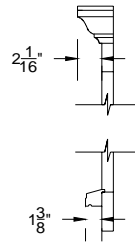

Cross Section, Head & Sill