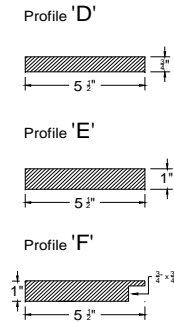

Pre-Assembled Window Surrounds WM52 Crown Head and 311 Sill Nose, for Andersen 400 Series Tilt-Wash Double-Hung Windows

* Please see notes on last page.