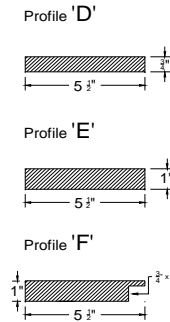

Pre-Assembled Window Surrounds WM52 Crown Head and 311 Sill Nose, for Andersen 400 Series Tilt-Wash Double-Hung Windows

* Please see notes on last page.