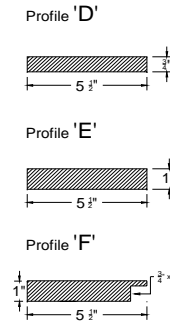

Pre-Assembled Window Surrounds WM52 Crown Head and 311 Sill Nose, for Andersen 400 Series Tilt-Wash Double-Hung Windows

* Please see notes on last page.

Intex Item #	Andersen Window Call Size	Window Size		List Prices								
		Window Width	Window Height	1 x 4 Surround (Add 'A' to Item #)	5/4 x 4 Surround (Add 'B' to Item #)	5/4 x 4 Surround w/J-Channel (Add 'C' to Item #)	1 x 5 Surround (Add 'D5' to Item #)	5/4 x 5 Surround (Add 'E5' to Item #)	5/4 x 5 Surround w/J-Channel (Add 'F5' to Item #)	1 x 6 Surround (Add 'D' to Item #)	5/4 x 6 Surround (Add 'E' to Item #)	5/4 x 6 Surround w/J-Channel (Add 'F' to Item #)
HATW382103	TW38210-3	137 1/8	36 7/8	$731.22	$783.46	$827.77	$813.70	$926.79	$936.19	$813.70	$926.79	$936.19
HATW38323	TW3832-3	137 1/8	40 7/8	$737.26	$791.08	$835.59	$822.29	$937.82	$947.43	$822.29	$937.82	$947.43
HATW38363	TW3836-3	137 1/8	44 7/8	$743.30	$798.69	$843.41	$830.88	$948.85	$958.66	$830.88	$948.85	$958.66
HATW383103	TW38310-3	137 1/8	48 7/8	$749.34	$806.31	$851.24	$839.47	$959.88	$969.90	$839.47	$959.88	$969.90
HATW38423	TW3842-3	137 1/8	52 7/8	$755.38	$813.93	$859.06	$848.05	$970.91	$981.13	$848.05	$970.91	$981.13
HATW38463	TW3846-3	137 1/8	56 7/8	$761.42	$821.55	$866.88	$856.64	$981.94	$992.36	$856.64	$981.94	$992.36
HATW384103	TW38410-3	137 1/8	60 7/8	$767.46	$829.17	$874.70	$865.23	$992.97	$1,003.60	$865.23	$992.97	$1,003.60
HATW38523	TW3852-3	137 1/8	64 7/8	$773.50	$836.79	$882.53	$873.82	$1,004.00	$1,014.83	$873.82	$1,004.00	$1,014.83
HATW38563	TW3856-3	137 1/8	68 7/8	$779.54	$844.41	$890.35	$882.41	$1,015.03	$1,026.06	$882.41	$1,015.03	$1,026.06
HATW385103	TW38510-3	137 1/8	72 7/8	$785.58	$852.03	$898.17	$891.00	$1,026.06	$1,037.30	$891.00	$1,026.06	$1,037.30
HATW38623	TW3862-3	137 1/8	76 7/8	$791.62	$859.65	$905.99	$899.58	$1,037.09	$1,048.53	$899.58	$1,037.09	$1,048.53
	TW3872-3	137 1/8	88 7/8	<i>Size not available assembled, please see matrix pricing for K.D. kits</i>								
	TW3876-3	137 1/8	92 7/8	<i>Size not available assembled, please see matrix pricing for K.D. kits</i>								

Notes: All J-Channel surrounds (profile C, F5 and F) automatically include nailing flange. Non-J Channel surrounds (profile A, B, D5, E5, D and E) nailing flanges are optional, specify when ordering. Intex item numbers beginning with SA and marked with an asterisk(*) are available only in K.D. (kit) form due to finished sizes.