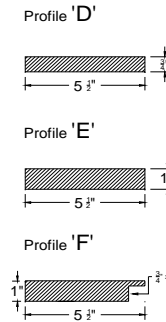

Pre-Assembled Window Surrounds WM52 Crown Head and 311 Sill Nose, for Andersen 400 Series Tilt-Wash Double-Hung Windows

* Please see notes on last page.