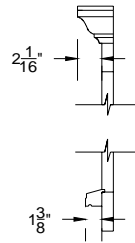

Cross Section, Head & Sill