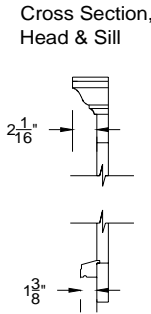

Pre-Assembled Window Surrounds with WM52 Crown Head and 311 Sill Nose, for Andersen Awning Windows

* Please see notes on last page.