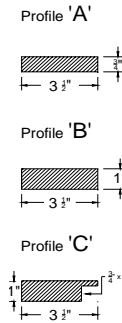

Pre-Assembled Window Surrounds WM52 Crown Head and 311 Sill Nose, for Andersen 400 Series Tilt-Wash Double-Hung Windows

* Please see notes on last page.