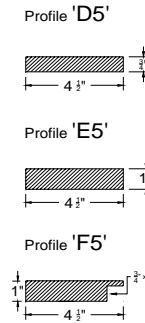

Pre-Assembled Window Surrounds WM52 Crown Head and 311 Sill Nose, for Andersen 400 Series Tilt-Wash Double-Hung Windows

* Please see notes on last page.