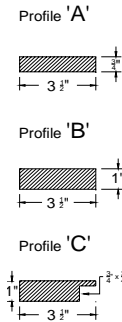

Pre-Assembled Window Surrounds WM52 Crown Head and 311 Sill Nose, for Andersen 400 Series Tilt-Wash Double-Hung Windows

* Please see notes on last page.