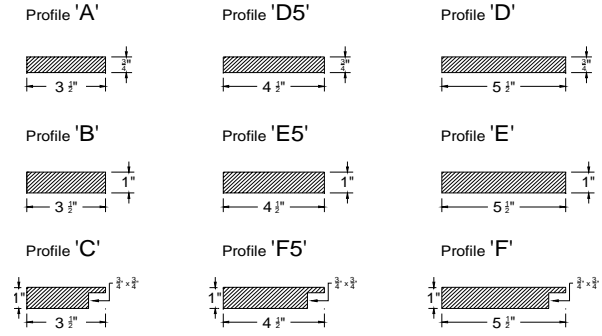

Pre-Assembled Surrounds with WM52 Crown Head, for Andersen Patio Doors