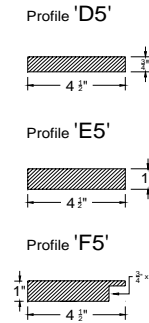

Pre-Assembled Window Surrounds WM52 Crown Head and 311 Sill Nose, for Andersen 400 Series Tilt-Wash Double-Hung Windows

* Please see notes on last page.