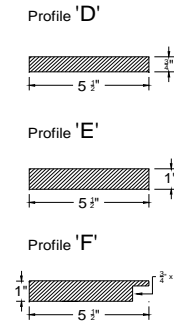

Pre-Assembled Window Surrounds WM52 Crown Head and 311 Sill Nose, for Andersen 400 Series Tilt-Wash Double-Hung Windows

* Please see notes on last page.