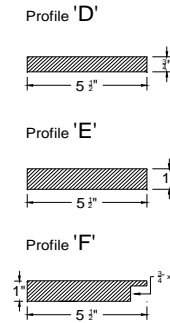

Pre-Assembled Window Surrounds WM52 Crown Head and 311 Sill Nose, for Andersen 400 Series Tilt-Wash Double-Hung Windows

* Please see notes on last page.