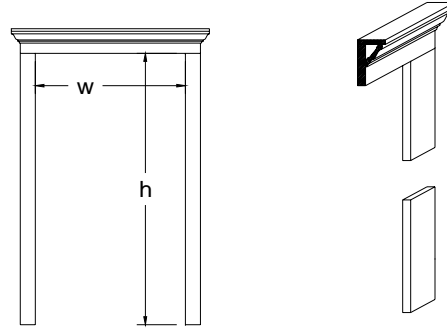

Pre-Assembled Surrounds with WM52 Crown Head, for Andersen Patio Doors