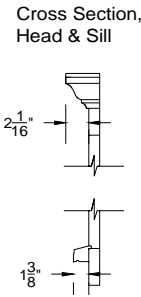

Pre-Assembled Window Surrounds WM52 Crown Head and 311 Sill Nose, for Andersen 400 Series Tilt-Wash Double-Hung Windows

* Please see notes on last page.