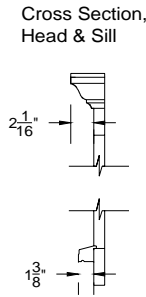

Pre-Assembled Window Surrounds WM52 Crown Head and 311 Sill Nose, for Andersen 400 Series Tilt-Wash Double-Hung Windows

* Please see notes on last page.

Intex Item #	Andersen Window Call Size	Window Size		List Prices								
		Window Width	Window Height	1 x 4 Surround (Add 'A' to Item #)	5/4 x 4 Surround (Add 'B' to Item #)	5/4 x 4 Surround w/J-Channel (Add 'C' to Item #)	1 x 5 Surround (Add 'D5' to Item #)	5/4 x 5 Surround (Add 'E5' to Item #)	5/4 x 5 Surround w/J-Channel (Add 'F5' to Item #)	1 x 6 Surround (Add 'D' to Item #)	5/4 x 6 Surround (Add 'E' to Item #)	5/4 x 6 Surround w/J-Channel (Add 'F' to Item #)
HATW382103	TW38210-3	137 1/8	36 7/8	$731.22	$783.46	$827.77	$813.70	$926.79	$936.19	$813.70	$926.79	$936.19
HATW38323	TW3832-3	137 1/8	40 7/8	$737.26	$791.08	$835.59	$822.29	$937.82	$947.43	$822.29	$937.82	$947.43
HATW38363	TW3836-3	137 1/8	44 7/8	$743.30	$798.69	$843.41	$830.88	$948.85	$958.66	$830.88	$948.85	$958.66
HATW383103	TW38310-3	137 1/8	48 7/8	$749.34	$806.31	$851.24	$839.47	$959.88	$969.90	$839.47	$959.88	$969.90
HATW38423	TW3842-3	137 1/8	52 7/8	$755.38	$813.93	$859.06	$848.05	$970.91	$981.13	$848.05	$970.91	$981.13
HATW38463	TW3846-3	137 1/8	56 7/8	$761.42	$821.55	$866.88	$856.64	$981.94	$992.36	$856.64	$981.94	$992.36
HATW384103	TW38410-3	137 1/8	60 7/8	$767.46	$829.17	$874.70	$865.23	$992.97	$1,003.60	$865.23	$992.97	$1,003.60
HATW38523	TW3852-3	137 1/8	64 7/8	$773.50	$836.79	$882.53	$873.82	$1,004.00	$1,014.83	$873.82	$1,004.00	$1,014.83
HATW38563	TW3856-3	137 1/8	68 7/8	$779.54	$844.41	$890.35	$882.41	$1,015.03	$1,026.06	$882.41	$1,015.03	$1,026.06
HATW385103	TW38510-3	137 1/8	72 7/8	$785.58	$852.03	$898.17	$891.00	$1,026.06	$1,037.30	$891.00	$1,026.06	$1,037.30
HATW38623	TW3862-3	137 1/8	76 7/8	$791.62	$859.65	$905.99	$899.58	$1,037.09	$1,048.53	$899.58	$1,037.09	$1,048.53
	TW3872-3	137 1/8	88 7/8	<i>Size not available assembled, please see matrix pricing for K.D. kits</i>								
	TW3876-3	137 1/8	92 7/8	<i>Size not available assembled, please see matrix pricing for K.D. kits</i>								

Notes: All J-Channel surrounds (profile C, F5 and F) automatically include nailing flange. Non-J Channel surrounds (profile A, B, D5, E5, D and E) nailing flanges are optional, specify when ordering. Intex item numbers beginning with SA and marked with an asterisk(*) are available only in K.D. (kit) form due to finished sizes.