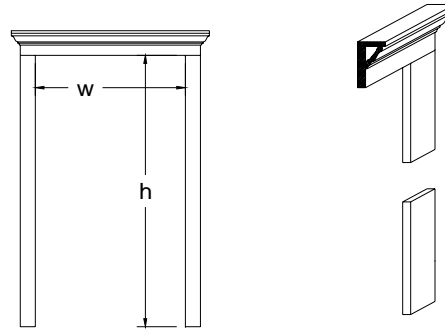

Pre-Assembled Surrounds with WM52 Crown Head, for Andersen Patio Doors

Intex Item #	Andersen DoorCall Size	Window Size		List Prices								
		Door Width	Door Height	1 x 4 Surround (Add 'A' to Item #)	5/4 x 4 Surround (Add 'B' to Item #)	5/4 x 4 Surround w/J-Channel (Add 'C' to Item #)	1 x 5 Surround (Add 'D5' to Item #)	5/4 x 5 Surround (Add 'E5' to Item #)	5/4 x 5 Surround w/J-Channel (Add 'F5' to Item #)	1 x 6 Surround (Add 'D' to Item #)	5/4 x 6 Surround (Add 'E' to Item #)	5/4 x 6 Surround w/J-Channel (Add 'F' to Item #)
HAFWG8068	FWG8068	95 1/4	79 1/2	$564.72	$601.82	$704.91	$623.83	$704.91	$711.65	$623.83	$704.91	$711.65
HAFWG80611	FWG80611	95 1/4	82 3/8	$568.81	$607.04	$712.58	$629.75	$712.58	$719.47	$629.75	$712.58	$719.47
FWG8080		Size not available assembled, please see matrix pricing for K.D. kits										
HANLGD5068	NLGD5068	59 1/4	79 1/2	$473.94	$508.04	$603.13	$533.05	$603.13	$608.97	$533.05	$603.13	$608.97
HANLGD50611	NLGD50611	59 1/4	82 3/8	$477.80	$513.04	$610.59	$538.74	$610.59	$616.56	$538.74	$610.59	$616.56
HANLGD5080	NLGD5080	59 1/4	95 1/2	$495.44	$535.86	$644.60	$564.75	$644.60	$651.25	$564.75	$644.60	$651.25
HANLGD6068	NLGD6068	71 1/4	79 1/2	$504.20	$539.30	$637.06	$563.31	$637.06	$643.19	$563.31	$637.06	$643.19
HANLGD60611	NLGD60611	71 1/4	82 3/8	$508.14	$544.37	$644.58	$569.08	$644.58	$650.87	$569.08	$644.58	$650.87
HANLGD6080	NLGD6080	71 1/4	95 1/2	$526.11	$567.53	$678.94	$595.42	$678.94	$685.88	$595.42	$678.94	$685.88
HANLGD8068	NLGD8068	95 1/4	79 1/2	$564.72	$601.82	$704.91	$623.83	$704.91	$711.65	$623.83	$704.91	$711.65
HANLGD80611	NLGD80611	95 1/4	82 3/8	$568.81	$607.04	$712.58	$629.75	$712.58	$719.47	$629.75	$712.58	$719.47
NLGD8080		Size not available assembled, please see matrix pricing for K.D. kits										
HAPS5	PS5	59 1/4	79 1/2	$473.94	$508.04	$603.13	$533.05	$603.13	$608.97	$533.05	$603.13	$608.97
HAPS510	PS510	70 1/2	79 1/2	$502.31	$537.35	$634.94	$561.42	$634.94	$641.06	$561.42	$634.94	$641.06
HAPS6	PS6	72	82 3/8	$510.03	$546.33	$646.71	$570.97	$646.71	$653.01	$570.97	$646.71	$653.01
HAPS8	PS8	96	82 3/8	$570.70	$609.00	$714.71	$631.65	$714.71	$721.62	$631.65	$714.71	$721.62
HAPS6180	PS6180	72	95 1/2	$528.03	$569.51	$681.08	$597.34	$681.08	$688.05	$597.34	$681.08	$688.05
PS8180		Size not available assembled, please see matrix pricing for K.D. kits