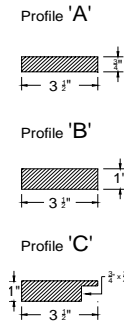

Pre-Assembled Window Surrounds WM52 Crown Head and 311 Sill Nose, for Andersen 400 Series Tilt-Wash Double-Hung Windows

* Please see notes on last page.