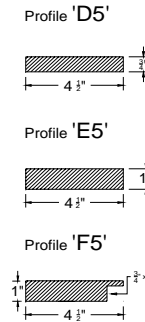

Pre-Assembled Window Surrounds WM52 Crown Head and 311 Sill Nose, for Andersen 400 Series Tilt-Wash Double-Hung Windows

* Please see notes on last page.