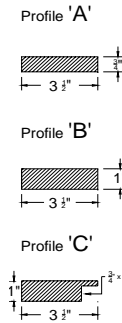

Pre-Assembled Window Surrounds WM52 Crown Head and 311 Sill Nose, for Andersen 400 Series Tilt-Wash Double-Hung Windows

* Please see notes on last page.

Intex Item #	Andersen Window Call Size	Window Size		List Prices								
		Window Width	Window Height	1 x 4 Surround (Add 'A' to Item #)	5/4 x 4 Surround (Add 'B' to Item #)	5/4 x 4 Surround w/J-Channel (Add 'C' to Item #)	1 x 5 Surround (Add 'D5' to Item #)	5/4 x 5 Surround (Add 'E5' to Item #)	5/4 x 5 Surround w/J-Channel (Add 'F5' to Item #)	1 x 6 Surround (Add 'D' to Item #)	5/4 x 6 Surround (Add 'E' to Item #)	5/4 x 6 Surround w/J-Channel (Add 'F' to Item #)
HATW382103	TW38210-3	137 1/8	36 7/8	$731.22	$783.46	$827.77	$813.70	$926.79	$936.19	$813.70	$926.79	$936.19
HATW38323	TW3832-3	137 1/8	40 7/8	$737.26	$791.08	$835.59	$822.29	$937.82	$947.43	$822.29	$937.82	$947.43
HATW38363	TW3836-3	137 1/8	44 7/8	$743.30	$798.69	$843.41	$830.88	$948.85	$958.66	$830.88	$948.85	$958.66
HATW383103	TW38310-3	137 1/8	48 7/8	$749.34	$806.31	$851.24	$839.47	$959.88	$969.90	$839.47	$959.88	$969.90
HATW38423	TW3842-3	137 1/8	52 7/8	$755.38	$813.93	$859.06	$848.05	$970.91	$981.13	$848.05	$970.91	$981.13
HATW38463	TW3846-3	137 1/8	56 7/8	$761.42	$821.55	$866.88	$856.64	$981.94	$992.36	$856.64	$981.94	$992.36
HATW384103	TW38410-3	137 1/8	60 7/8	$767.46	$829.17	$874.70	$865.23	$992.97	$1,003.60	$865.23	$992.97	$1,003.60
HATW38523	TW3852-3	137 1/8	64 7/8	$773.50	$836.79	$882.53	$873.82	$1,004.00	$1,014.83	$873.82	$1,004.00	$1,014.83
HATW38563	TW3856-3	137 1/8	68 7/8	$779.54	$844.41	$890.35	$882.41	$1,015.03	$1,026.06	$882.41	$1,015.03	$1,026.06
HATW385103	TW38510-3	137 1/8	72 7/8	$785.58	$852.03	$898.17	$891.00	$1,026.06	$1,037.30	$891.00	$1,026.06	$1,037.30
HATW38623	TW3862-3	137 1/8	76 7/8	$791.62	$859.65	$905.99	$899.58	$1,037.09	$1,048.53	$899.58	$1,037.09	$1,048.53
	TW3872-3	137 1/8	88 7/8	<i>Size not available assembled, please see matrix pricing for K.D. kits</i>								
	TW3876-3	137 1/8	92 7/8	<i>Size not available assembled, please see matrix pricing for K.D. kits</i>								

Notes: All J-Channel surrounds (profile C, F5 and F) automatically include nailing flange. Non-J Channel surrounds (profile A, B, D5, E5, D and E) nailing flanges are optional, specify when ordering. Intex item numbers beginning with SA and marked with an asterisk(*) are available only in K.D. (kit) form due to finished sizes.