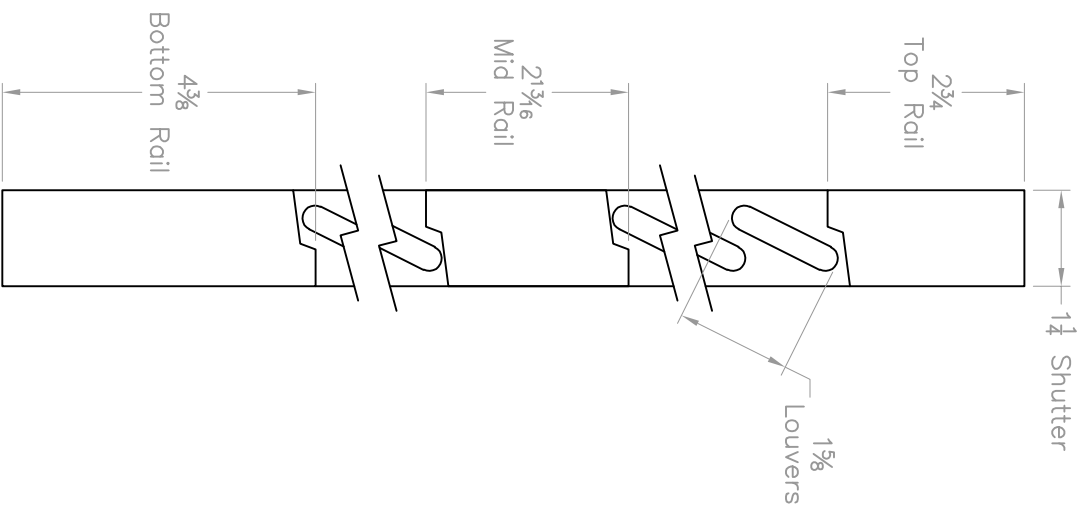

Alt Component Views

Louvered Shutters available from 24" to 120" Tall*

*Make size within $\frac{5}{8}$ " of specified size
Specify quantity and location of Mid Rails

Raised Panel Shutters available from 24" to

120" Tall in $\frac{1}{2}$ " increments
Specify quantity and location of Mid Rails

All Shutters available in single panel widths

of 10" to 24" in $\frac{1}{4}$ " increments