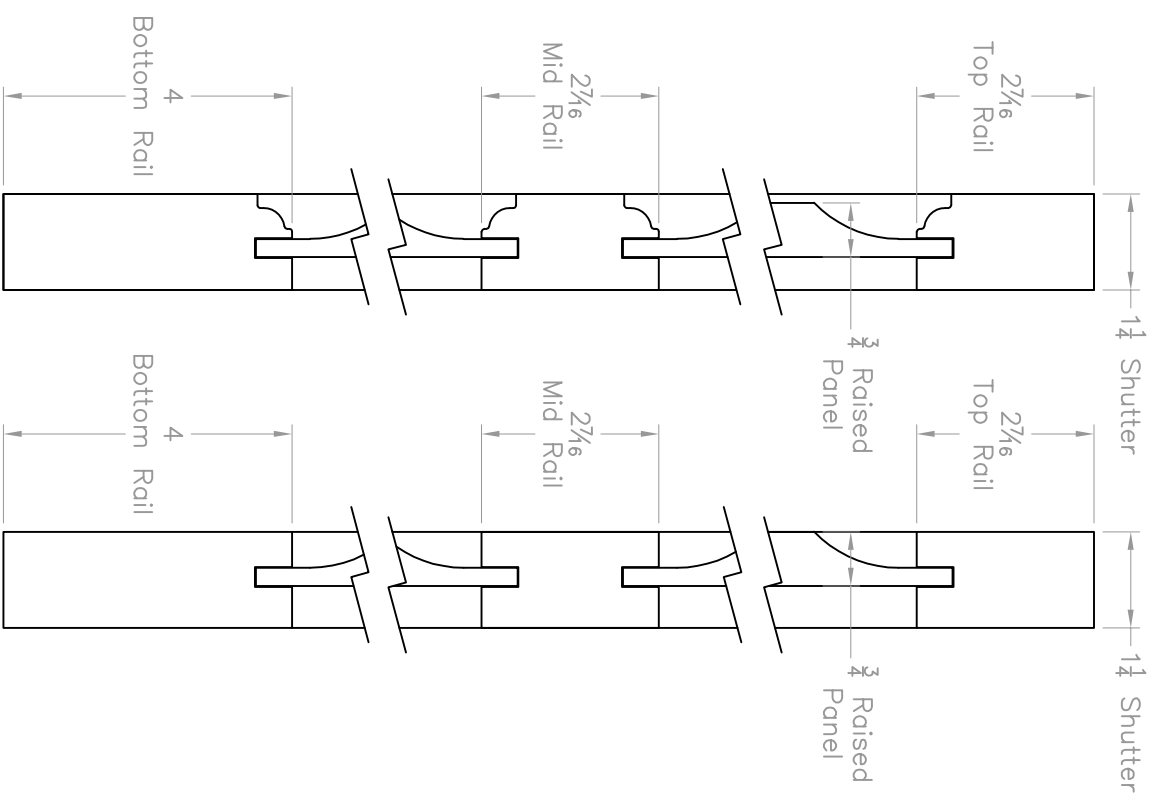

Alt Component Views

Louvered Shutters available from 24" to 120" Tall*

*Make size within $\frac{5}{8}$ " of specified size
Specify quantity and location of Mid Rails

Raised Panel Shutters available from 24" to

120" Tall in $\frac{1}{2}$ " increments
Specify quantity and location of Mid Rails

All Shutters available in single panel widths

of 10" to 24" in $\frac{1}{4}$ " increments