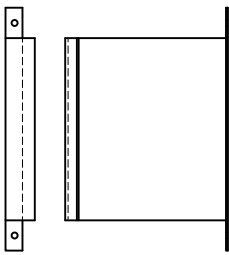

BOSTON GUTTER PROFILE

10' AND 20' LENGTHS

CORNER BRACKET 'B'

CORNER BRACKET 'A'

DOWN SPOUT

SCOTIA BACKER WITH WEEPS

EXPANSION JOINT

EXPANSION JOINT FLASHING

HANGER BRACKET CLIP

HANGER BRACKET

PVC HANGER BRACKET PACK-OUT

ASSEMBLY VIEW