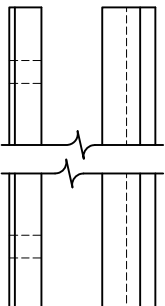

BOSTON GUTTER PROFILE

10' AND 20' LENGTHS

CORNER BRACKET 'B'

CORNER BRACKET 'A'

DOWN SPOUT

SCOTIA BACKER WITH WEEPS

EXPANSION JOINT

EXPANSION JOINT FLASHING

HANGER BRACKET CLIP

HANGER BRACKET

PVC HANGER BRACKET PACK-OUT

ASSEMBLY VIEW