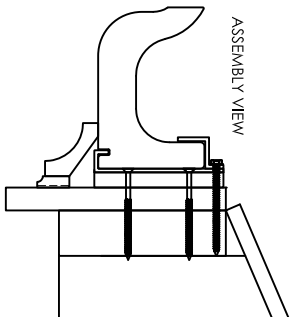

BOSTON GUTTER PROFILE

10' AND 20' LENGTHS

CORNER BRACKET 'B'

CORNER BRACKET 'A'

DOWN SPOUT

SCOTIA BACKER WITH WEEPS

EXPANSION JOINT

EXPANSION JOINT FLASHING

HANGER BRACKET CLIP

HANGER BRACKET

PVC HANGER BRACKET PACK-OUT

ASSEMBLY VIEW