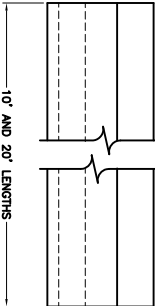

BOSTON GUTTER PROFILE

10' AND 20' LENGTHS

CORNER BRACKET 'B'

CORNER BRACKET 'A'

DOWN SPOUT

SCOTIA BACKER WITH WEEPS

EXPANSION JOINT

EXPANSION JOINT FLASHING

HANGER BRACKET CLIP

HANGER BRACKET

PVC HANGER BRACKET PACK-OUT

ASSEMBLY VIEW