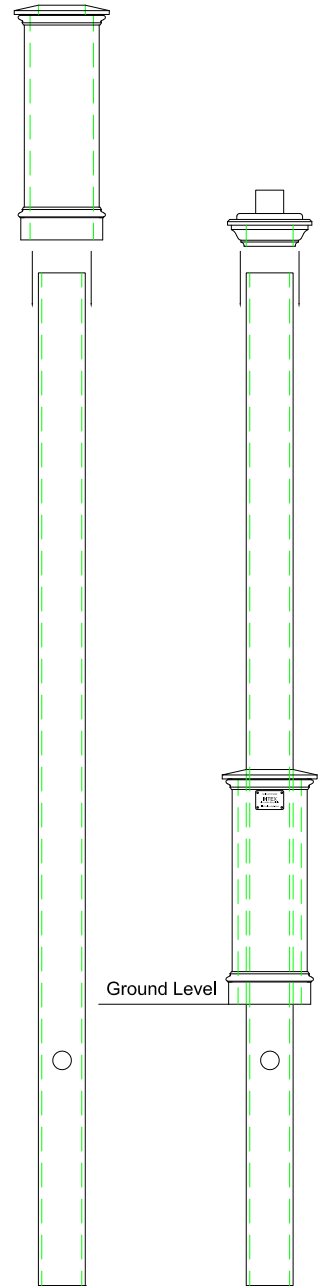

EPDXLP-SIGNARM
Optional Sign Arm

EPDXLP-FPB
Flush Panel - Adder
Deluxe Lamp Post

EPDXLP-RPB
Recess Panel - Adder
Deluxe Lamp Post

EPDXLP-RPBP
Recess Panel with Plants - Adder
Deluxe Lamp Post

Approved by _____ Date _____

Drawn By: L. Andrews

Date: 07/23/20

Reference
Quote # XXX

Revision:

Customer: New Product Development

Description: Deluxe Lamp Post Adders

Legal Disclaimer: This drawing and any attachments are the sole property of Intex Millwork Solutions, LLC and are provided for the purpose of description and approval for quoted products. Any unauthorized use may result in legal action to the extent of the applicable laws.