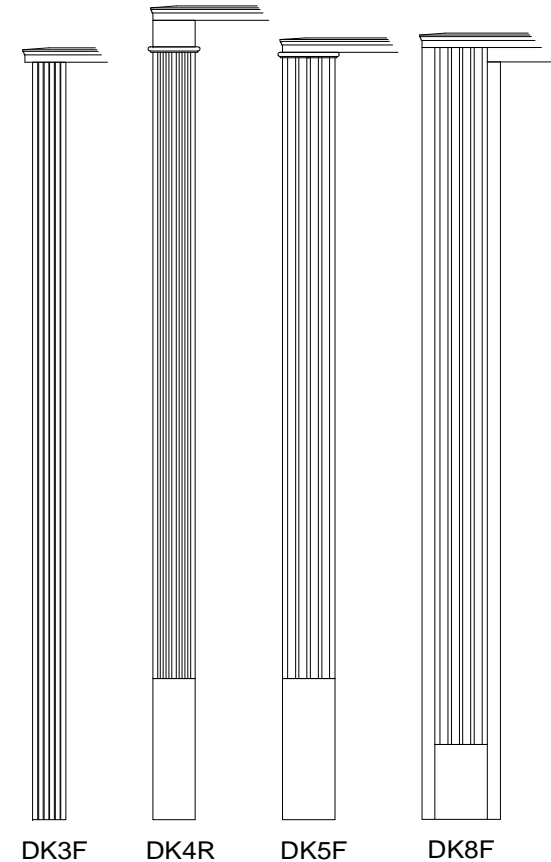

Base Door Trim Kits for 6-4 Doors

DK3F64 (B464KIT)	Kit Includes 1" x 3-1/2' Fluted Side Casings, 1" x 2-1/4" Mull Covers and 1-5/8" x 2-3/4" Top Shelf/Drip Cap.	81-1/2"	86"	DCHF64, DCHD64, DCHP64, DCHE64, DCHR64	$322.58
DK4R64 (B564KIT)	Kit Includes 1" x 4-1/2' Reeded Side Casings with Pilaster Caps & Plinth Blocks, 1" X 2-1/4" Mull Covers and 1-5/8" x 2-3/4" Top Shelf/Drip Cap.	80"	98"	DCHF64, DCHD64, DCHP64, DCHE64, DCHR64	$443.57
DK5F64 (B664KIT)	Kit Includes 1" x 5-1/2' Fluted Side Casings with Pilaster Caps & Plinth Blocks, 1" x 2-1/4" Mull Covers and 1-5/8" x 2-3/4" Top Shelf/Drip Cap.	77-1/2"	95"	DCHF64, DCHD64, DCHP64, DCHE64, DCHR64	$472.62
DK8F64 (B964KIT)	Kit Includes Built-up 8-1/2" Wide Fluted Side Casings with Plinth Blocks, 1" x 2-1/4" Mull Covers, 1-5/8" x 2-3/4" Top Shelf/Drip Cap and Door Head Packing.	77"	86"	DCHF64, DCHD64, DCHP64, DCHE64, DCHR64	$616.59