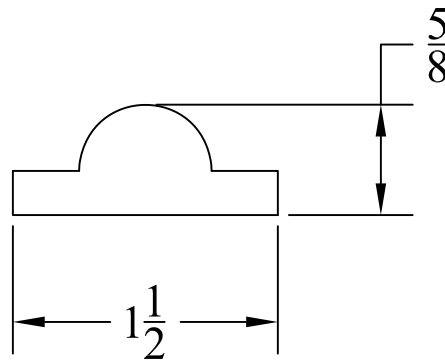

INTEX[®]
MILLWORK SOLUTIONS

NOTE: A SHORT RUN SETUP CHARGE APPLIES TO ORDERS OF LESS THAN 20 PIECES

MATERIAL	CELLULAR PVC	DRAWN	XXX	DATE	XX-XX-XXXX	DESCRIPTION
FINISH	MATTE WHITE	CHECKED	XXX	DATE	XX-XX-XXXX	
LENGTH	17' 6"					
INTEX MILLWORK SOLUTIONS 45 MILL STREET MAYS LANDING, NJ 08330 PHONE: (856) 293-4100 FAX: (856) 293-4102		COMMENTS:				
SIZE	A	DWG. NO.		IAT003		
						SHEET 1 OF 1