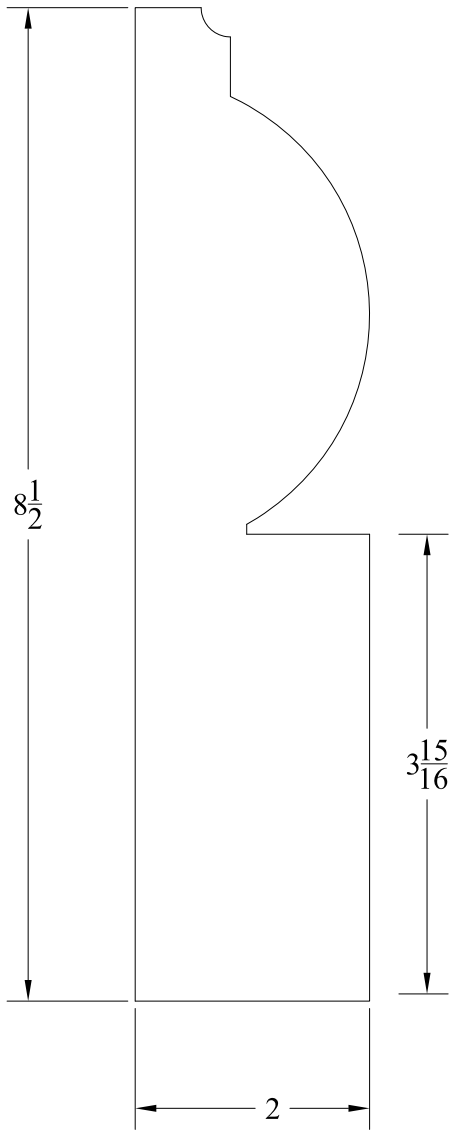

INTEX[®]
MILLWORK SOLUTIONS

NOTE: A SHORT RUN SETUP CHARGE APPLIES TO ORDERS OF LESS THAN 20 PIECES

MATERIAL	CELLULAR PVC		NAME	DATE	DESCRIPTION
FINISH	MATTE WHITE	DRAWN	XXX	XX-XX-XXXX	
LENGTH	17' 6"	CHECKED	XXX	XX-XX-XXXX	
INTEX MILLWORK SOLUTIONS 45 MILL STREET MAYS LANDING, NJ 08330 PHONE: (856) 293-4100 FAX: (856) 293-4102		COMMENTS:			
		SIZE	DWG. NO.		Base
		A	IBA026		
					SHEET 1 OF 1