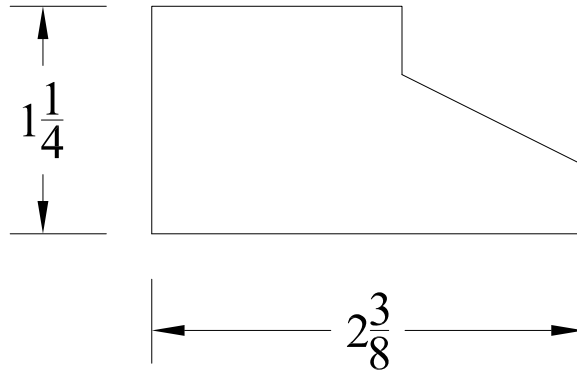

INTEX[®]
MILLWORK SOLUTIONS

NOTE: A SHORT RUN SETUP CHARGE APPLIES TO ORDERS OF LESS THAN 20 PIECES

MATERIAL	CELLULAR PVC	NAME	DATE	DESCRIPTION	
FINISH	MATTE WHITE	DRAWN	XXX		Backband
LENGTH	17' 6"	CHECKED	XXX		
INTEX MILLWORK SOLUTIONS	45 MILL STREET	COMMENTS:			
MAYS LANDING, NJ 08330	PHONE: (856) 293-4100				
FAX: (856) 293-4102					
SIZE	DWG. NO.	IBB026			
A				SHEET 1 OF 1	