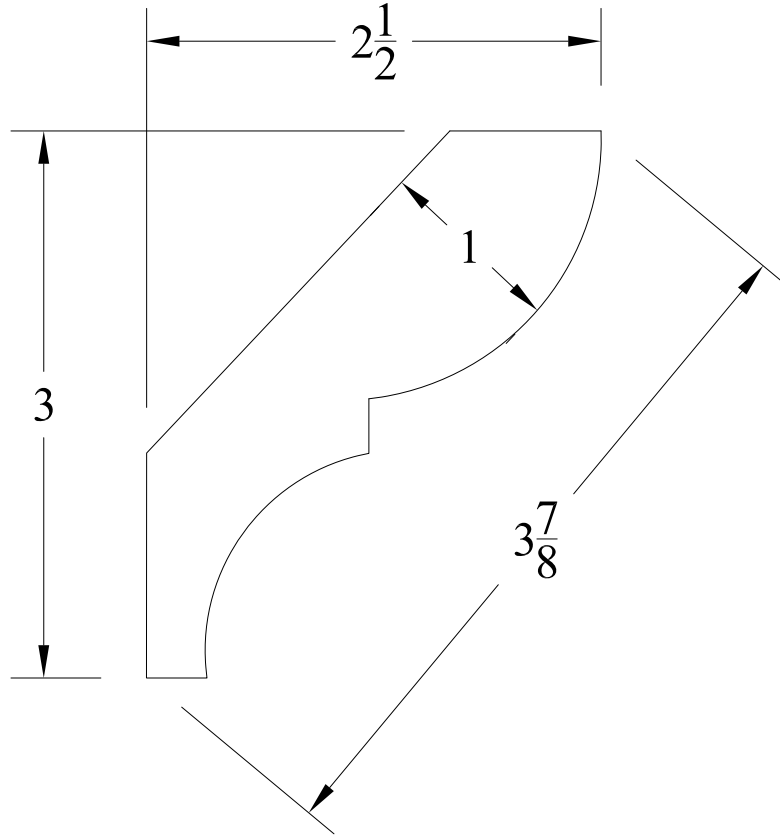

INTEX[®]
MILLWORK SOLUTIONS

NOTE: A SHORT RUN SETUP CHARGE APPLIES TO ORDERS OF LESS THAN 20 PIECES

MATERIAL	CELLULAR PVC	NAME	DATE	DESCRIPTION Bed Molding
FINISH	MATTE WHITE	DRAWN	XXX XX-XX-XXXX	
LENGTH	17' 6"	CHECKED	XXX XX-XX-XXXX	
INTEX MILLWORK SOLUTIONS	45 MILL STREET	COMMENTS:		
MAYS LANDING, NJ 08330	PHONE: (856) 293-4100			
	FAX: (856) 293-4102	SIZE	DWG. NO.	
		A	IBD036	
				SHEET 1 OF 1