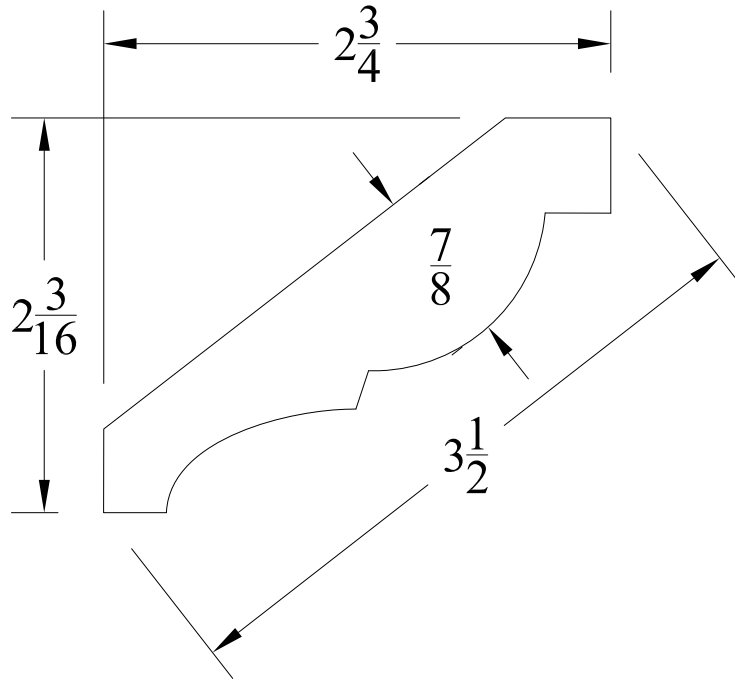

2

1

INTEX[®]
MILLWORK SOLUTIONS

B

B

A

A

NOTE: A SHORT RUN SETUP CHARGE APPLIES TO ORDERS OF LESS THAN 20 PIECES

MATERIAL	CELLULAR PVC	NAME	DATE	DESCRIPTION	
FINISH	MATTE WHITE	DRAWN	XXX		Bed Molding
LENGTH	17' 6"	CHECKED	XXX		
INTEX MILLWORK SOLUTIONS 45 MILL STREET MAYS LANDING, NJ 08330 PHONE: (856) 293-4100 FAX: (856) 293-4102		COMMENTS:			
SIZE	A	DWG. NO.	IBD037	SHEET 1 OF 1	

2

1