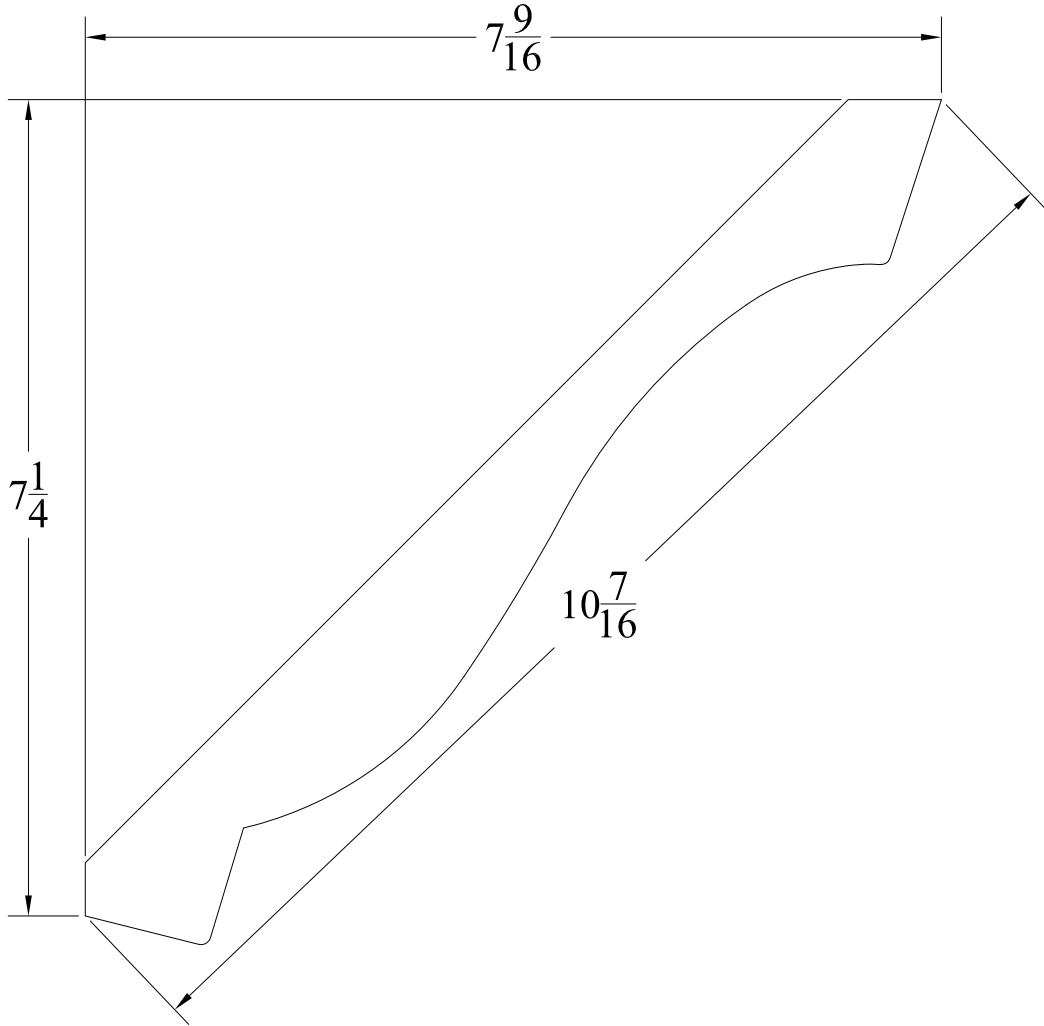

INTEX[®]
MILLWORK SOLUTIONS

NOTE: A SHORT RUN SETUP CHARGE APPLIES TO ORDERS OF LESS THAN 20 PIECES

MATERIAL	CELLULAR PVC	NAME	DATE	DESCRIPTION
FINISH	MATTE WHITE	DRAWN	XXX XX-XX-XXXX	
LENGTH	17' 6"	CHECKED	XXX XX-XX-XXXX	
INTEX MILLWORK SOLUTIONS 45 MILL STREET MAYS LANDING, NJ 08330 PHONE: (856) 293-4100 FAX: (856) 293-4102		COMMENTS:		
SIZE	A	DWG. NO.	ICM100	
				SHEET 1 OF 1

2

1