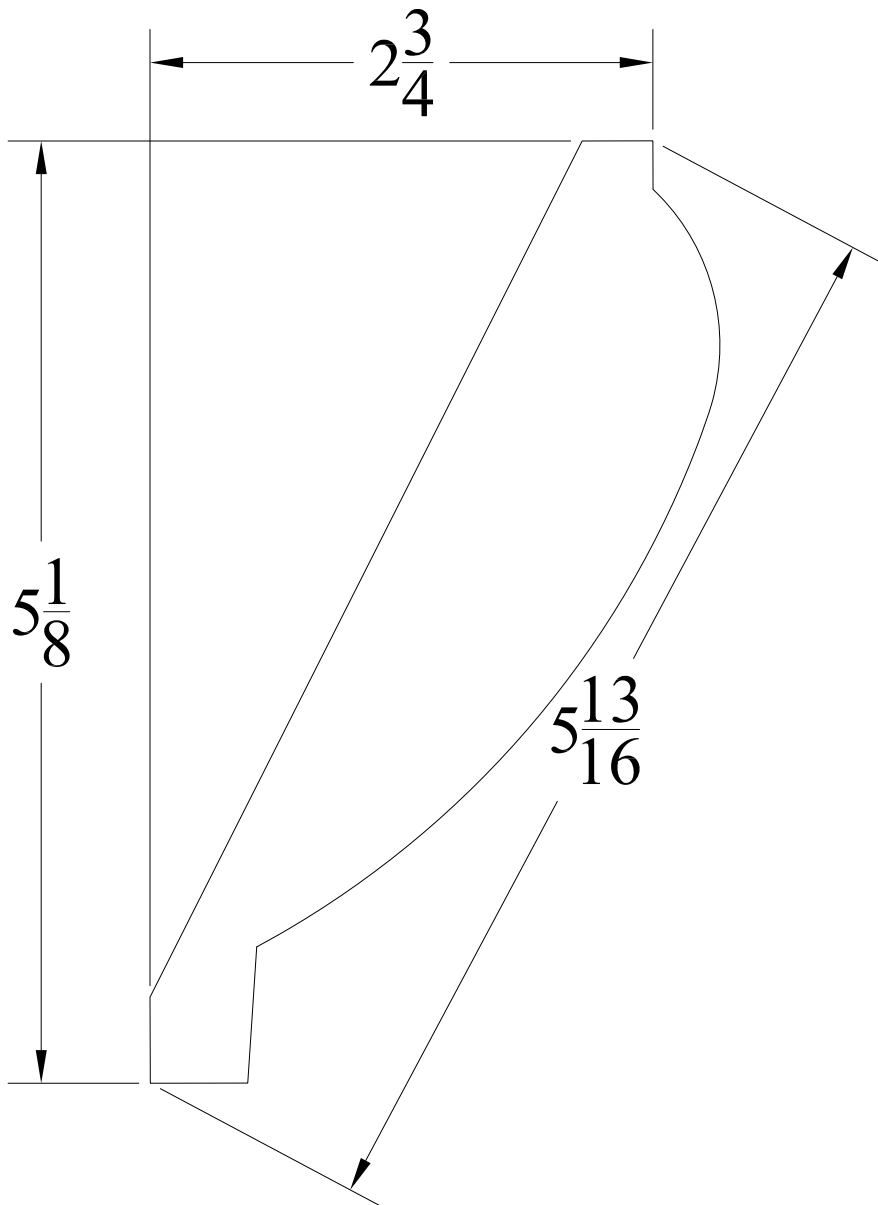

INTEX[®]
MILLWORK SOLUTIONS

NOTE: A SHORT RUN SETUP CHARGE APPLIES TO ORDERS OF LESS THAN 20 PIECES

MATERIAL	CELLULAR PVC	NAME	DATE	DESCRIPTION			
FINISH	MATTE WHITE	DRAWN	XXX XX-XX-XXXX				
LENGTH	17' 6"	CHECKED	XXX XX-XX-XXXX				
INTEX MILLWORK SOLUTIONS	45 MILL STREET	COMMENTS:					
MAYS LANDING, NJ 08330	PHONE: (856) 293-4100						
	FAX: (856) 293-4102			SIZE	DWG. NO.	ICM138	
				A			SHEET 1 OF 1

Crown

A

ICM138

SHEET 1 OF 1