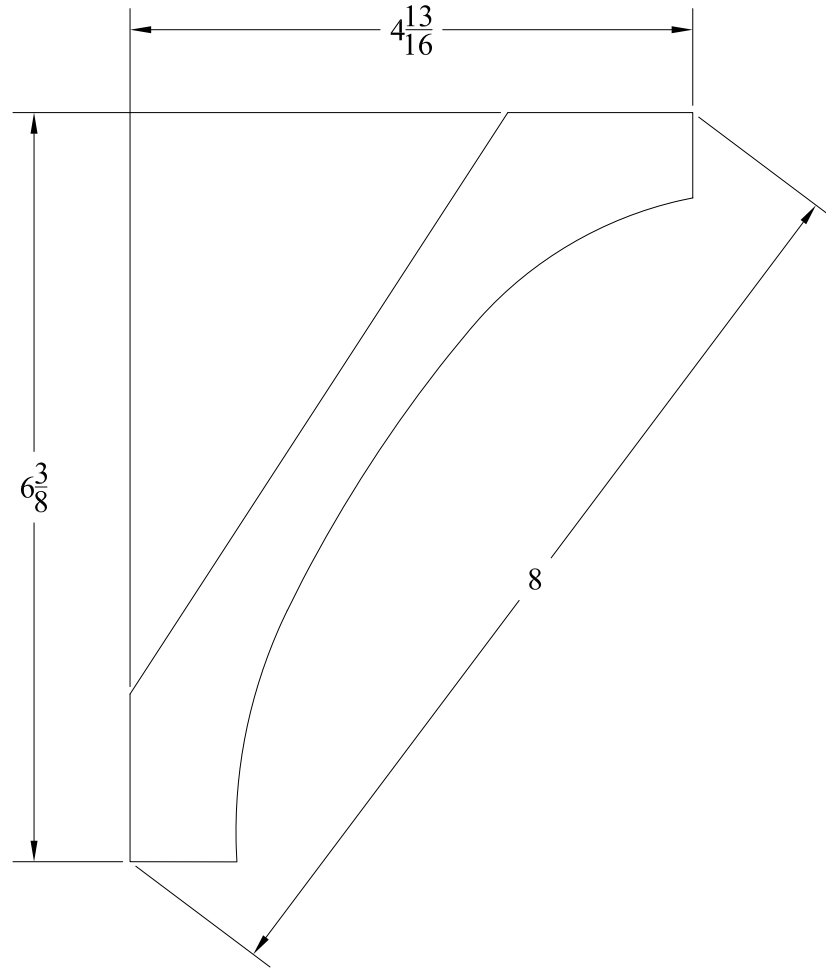

INTEX[®]
MILLWORK SOLUTIONS

NOTE: A SHORT RUN SETUP CHARGE APPLIES TO ORDERS OF LESS THAN 20 PIECES

MATERIAL	CELLULAR PVC	DRAWN	XXX	DATE	XX-XX-XXXX	DESCRIPTION
FINISH	MATTE WHITE	CHECKED	XXX	DATE	XX-XX-XXXX	
LENGTH	17' 6"					
INTEX MILLWORK SOLUTIONS 45 MILL STREET MAYS LANDING, NJ 08330 PHONE: (856) 293-4100 FAX: (856) 293-4102		COMMENTS:				
SIZE	A	DWG. NO.		ICV045		
						SHEET 1 OF 1

2

1

B

B

A

A

2

1