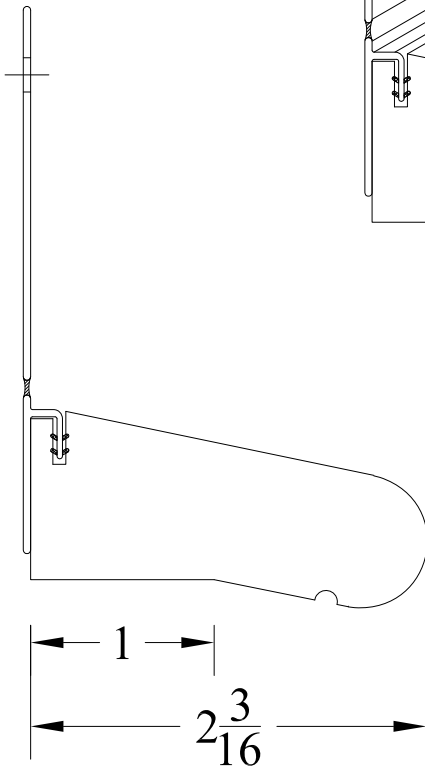

INTEX[®]
MILLWORK SOLUTIONS

B

B

A

A

NOTE: A SHORT RUN SETUP CHARGE APPLIES TO ORDERS OF LESS THAN 20 PIECES

MATERIAL	CELLULAR PVC	NAME	DATE	DESCRIPTION
FINISH	MATTE WHITE	DRAWN	DATE	
LENGTH	17' 6"	CHECKED	CHECKED_DATE	
INTEX MILLWORK SOLUTIONS 45 MILL STREET MAYS LANDING, NJ 08330 PHONE: (856) 293-4100 FAX: (856) 293-4102	COMMENTS:			
		WTDC2 ASSEMBLY		
		SIZE A	DWG. NO. IDC008	
				SHEET 1 OF 1