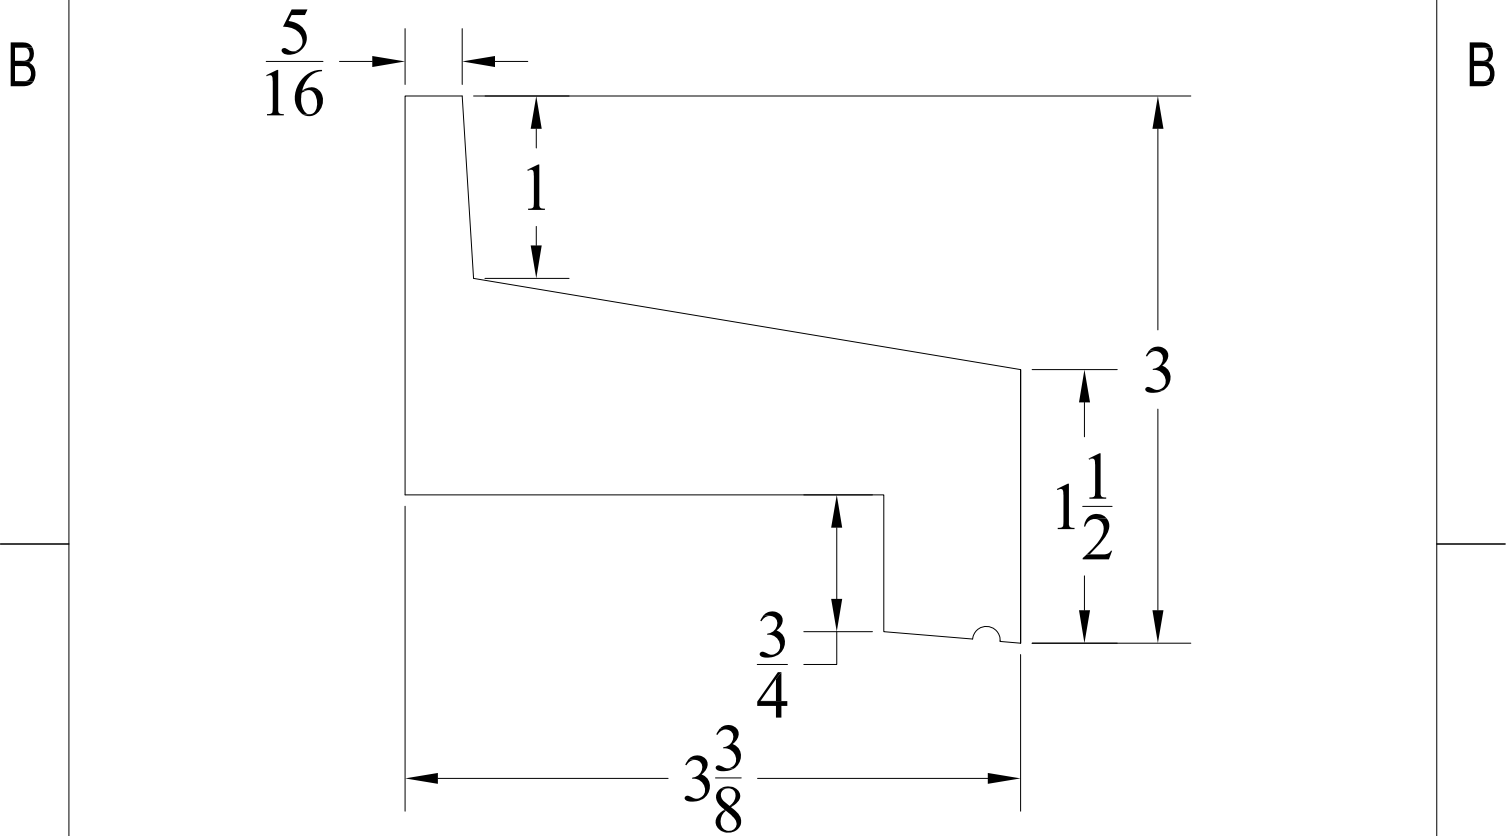

INTEX[®]
MILLWORK SOLUTIONS

NOTE: A SHORT RUN SETUP CHARGE APPLIES TO ORDERS OF LESS THAN 20 PIECES

MATERIAL	CELLULAR PVC	NAME	DATE	DESCRIPTION	
FINISH	MATTE WHITE	DRAWN	XXX		XX-XX-XXXX
LENGTH	17' 6"	CHECKED	XXX		XX-XX-XXXX
INTEX MILLWORK SOLUTIONS 45 MILL STREET MAYS LANDING, NJ 08330 PHONE: (856) 293-4100 FAX: (856) 293-4102		COMMENTS:			
SIZE	A	DWG. NO.	IDC020		
				SHEET 1 OF 1	