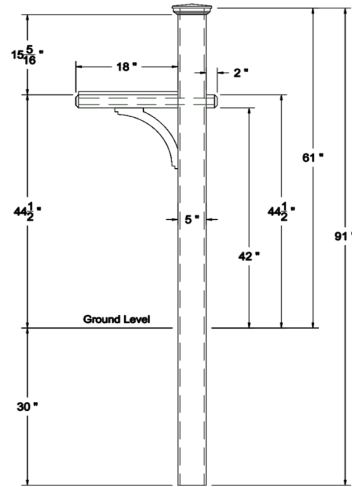

### Mailbox Post Parts & Accessories

SKU #	Description	Less Than Full Pallet - (< Qty 10) List Price Ea.	Full Pallet - Qty 10 List Price Ea.
EPDXMBP	Deluxe Mailbox Post, (5" SQ x 91" Extruded Post with IMPC5 Cap)	\$695.64	\$632.40
EPDXMBP-FPB	Base Adder - Flush Panel Mailbox Post, (6-1/2" SQ x 18" Flush Pedestal Base with 1" Lid)	\$197.83	\$179.85
EPDXMBP-RPB	Base Adder - Recessed Panel Mailbox Post, (8" SQ x 24" Recess Pedestal Base with 1" Lid)	\$376.51	\$342.28
EPDXMBP-RPBP	Base Adder - Recess Panel with Plants Mailbox Post, (8" SQ x 24" Recess Pedestal Base with Plants & 1" Lid)	\$474.30	\$431.18

**EPDXMBP**

Mailbox Mounting Plate  
(Field Trim, Ships Loose)

**EPDXMBP-FPB**  
Flush Panel - Adder

**EPDXMBP-RPB**  
Recessed Panel - Adder

**EPDXMBP-RPBP**  
Recessed Panel with Plants - Adder