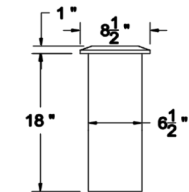

### Mailbox Post Parts & Accessories

SKU #	Description	Less Than Full Pallet - (< Qty 10) List Price Ea.	Full Pallet - Qty 10 List Price Ea.
EPDXMBP	Deluxe Mailbox Post, (5" SQ x 91" Extruded Post with IMPC5 Cap)	\$695.64	\$632.40
EPDXMBP-FPB	Base Adder - Flush Panel Mailbox Post, (6-1/2" SQ x 18" Flush Pedestal Base with 1" Lid)	\$197.83	\$179.85
EPDXMBP-RPB	Base Adder - Recessed Panel Mailbox Post, (8" SQ x 24" Recess Pedestal Base with 1" Lid)	\$376.51	\$342.28
EPDXMBP-RPBP	Base Adder - Recess Panel with Plants Mailbox Post, (8" SQ x 24" Recess Pedestal Base with Plants & 1" Lid)	\$474.30	\$431.18

**EPDXMBP**

Mailbox Mounting Plate  
(Field Trim, Ships Loose)

**EPDXMBP-FPB**  
Flush Panel - Adder

**EPDXMBP-RPB**  
Recessed Panel - Adder

**EPDXMBP-RPBP**  
Recessed Panel with Plants - Adder