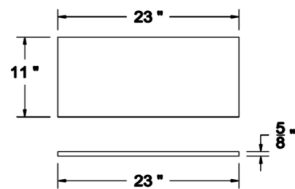

Mailbox Mounting Plate
(Field Trim, Ships Loose)