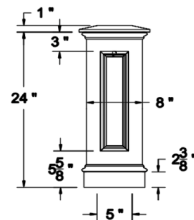

### Mailbox Post Parts & Accessories

SKU #	Description	Less Than Full Pallet - (< Qty 10) List Price Ea.	Full Pallet - Qty 10 List Price Ea.
EPDXMBP	Deluxe Mailbox Post, (5" SQ x 91" Extruded Post with IMPC5 Cap)	\$695.64	\$632.40
EPDXMBP-FPB	Base Adder - Flush Panel Mailbox Post, (6-1/2" SQ x 18" Flush Pedestal Base with 1" Lid)	\$197.83	\$179.85
EPDXMBP-RPB	Base Adder - Recessed Panel Mailbox Post, (8" SQ x 24" Recess Pedestal Base with 1" Lid)	\$376.51	\$342.28
EPDXMBP-RPBP	Base Adder - Recess Panel with Plants Mailbox Post, (8" SQ x 24" Recess Pedestal Base with Plants & 1" Lid)	\$474.30	\$431.18

**EPDXMBP**

Mailbox Mounting Plate  
(Field Trim, Ships Loose)

**EPDXMBP-FPB**  
Flush Panel - Adder

**EPDXMBP-RPB**  
Recessed Panel - Adder

**EPDXMBP-RPBP**  
Recessed Panel with Plants - Adder