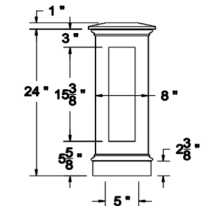

### Mailbox Post Parts & Accessories

SKU #	Description	Less Than Full Pallet - (< Qty 10) List Price Ea.	Full Pallet - Qty 10 List Price Ea.
EPDXMBP	Deluxe Mailbox Post, (5" SQ x 91" Extruded Post with IMPC5 Cap)	\$695.64	\$632.40
EPDXMBP-FPB	Base Adder - Flush Panel Mailbox Post, (6-1/2" SQ x 18" Flush Pedestal Base with 1" Lid)	\$197.83	\$179.85
EPDXMBP-RPB	Base Adder - Recessed Panel Mailbox Post, (8" SQ x 24" Recess Pedestal Base with 1" Lid)	\$376.51	\$342.28
EPDXMBP-RPBP	Base Adder - Recess Panel with Plants Mailbox Post, (8" SQ x 24" Recess Pedestal Base with Plants & 1" Lid)	\$474.30	\$431.18

**EPDXMBP**

Mailbox Mounting Plate  
(Field Trim, Ships Loose)

**EPDXMBP-FPB**  
Flush Panel - Adder

**EPDXMBP-RPB**  
Recessed Panel - Adder

**EPDXMBP-RPBP**  
Recessed Panel with Plants - Adder