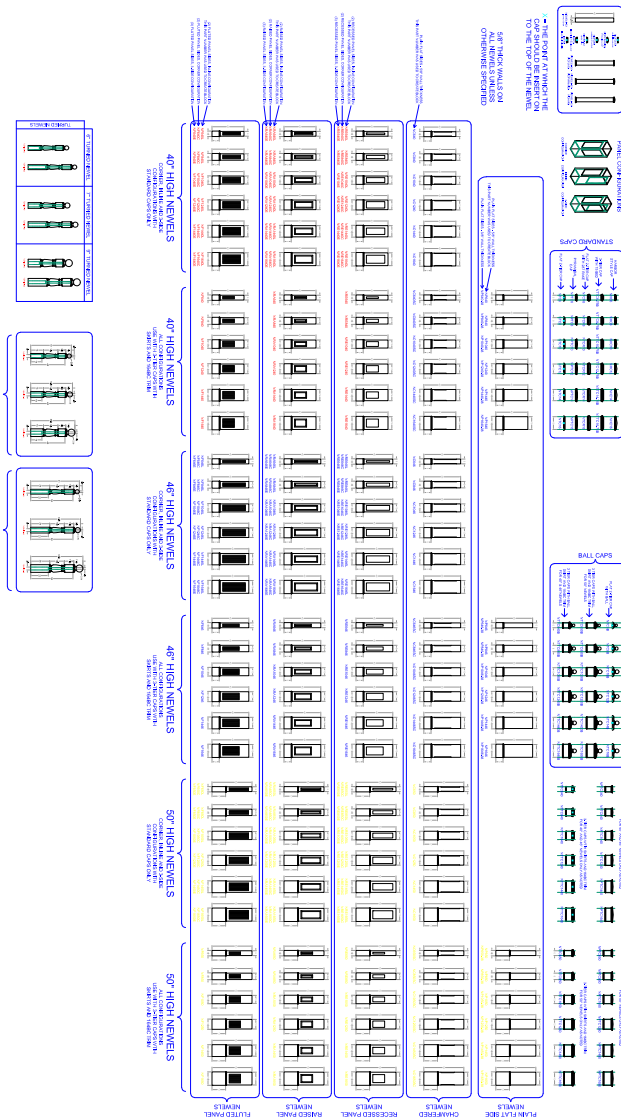

40" HIGH NEWEL AND CAP COMBINATIONS		40" HIGH NEWEL AND CAP COMBINATIONS		40" HIGH NEWEL AND CAP COMBINATIONS		40" HIGH NEWEL AND CAP COMBINATIONS		40" HIGH NEWEL AND CAP COMBINATIONS	

STANDARD NEWELS AND CAPS

**INTEX**  
 MILLWORK SOLUTIONS

www.intexmillwork.com  
 45 Mill Street  
 Mays Landing, NJ, 08330  
 Phone 856-293-4100  
 Fax 856-293-4102