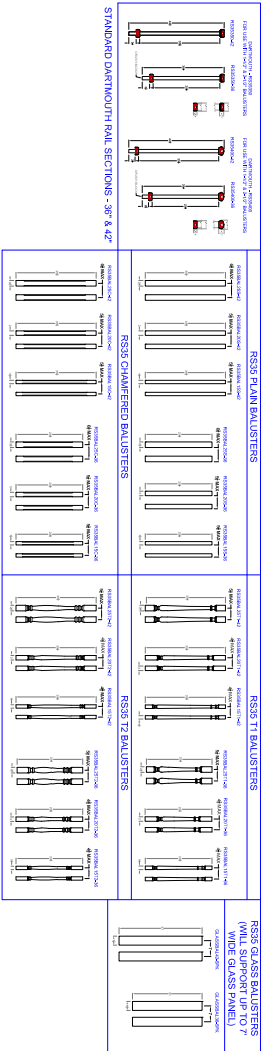

DARTMOUTH SERIES RAILS - RS35

www.intexmillwork.com
 45 Mill Street
 Mays Landing, NJ, 08330
 Phone 856-293-4100
 Fax 856-293-4102

12/11/18

LEVEL KITS FOR DARTMOUTH SERIES RAILS (2-LINE AND 3-LINE SHOWN)