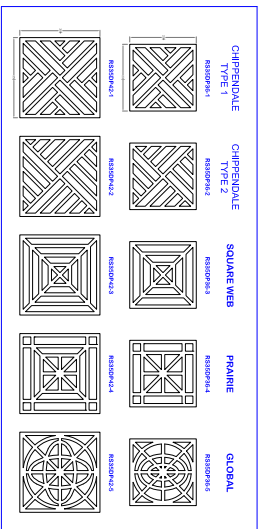

DARTMOUTH SERIES RAILS - RS35

www.intexmillwork.com
 45 Mill Street
 Mays Landing, NJ, 08330
 Phone 856-293-4100
 Fax 856-293-4102

12/11/18

LEVEL KITS FOR DARTMOUTH SERIES RAILS (2-LINE AND 3-LINE SHOWN)