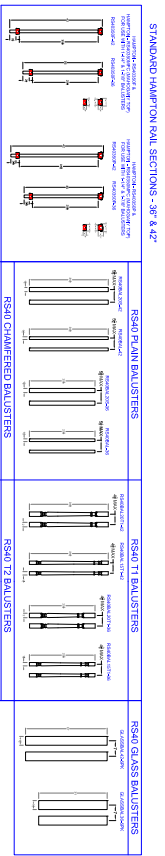

HAMPTON SERIES RAILS - RS40

www.intexmillwork.com
45 Mill Street
Mays Landing, NJ, 08330
Phone 856-293-4100
Fax 856-293-4102

DECORATIVE PANELS FOR HAMPTON SERIES RAILS

HAMPTON RS40 TRANSITIONS

11/02/18