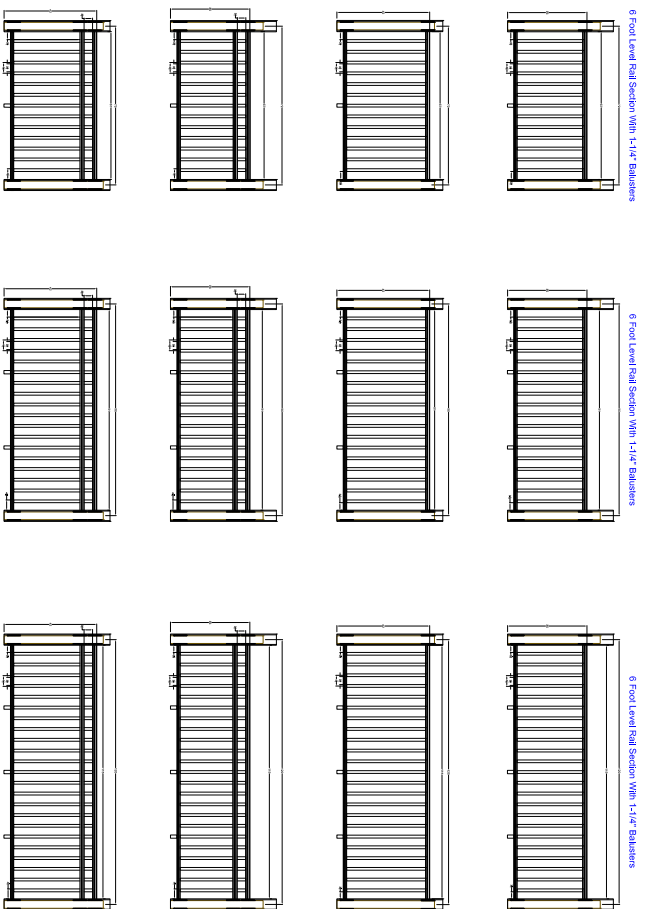

HAMPTON SERIES RAILS - RS40

www.intexmillwork.com
45 Mill Street
Mays Landing, NJ, 08330
Phone 856-293-4100
Fax 856-293-4102

DECORATIVE PANELS FOR HAMPTON SERIES RAILS

HAMPTON RS40 TRANSITIONS

11/02/18