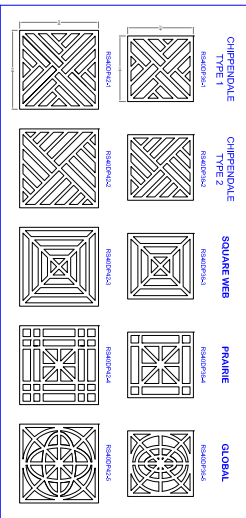

DECORATIVE PANELS FOR HAMPTON SERIES RAILS

HAMPTON RS40 TRANSITIONS