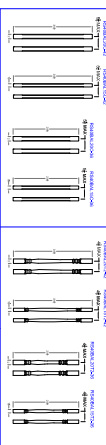

HAMPTON SERIES RAILS - RS40

www.intexmillwork.com
45 Mill Street
Mays Landing, NJ, 08330
Phone 856-293-4100
Fax 856-293-4102

DECORATIVE PANELS FOR HAMPTON SERIES RAILS

HAMPTON RS40 TRANSITIONS

11/02/18