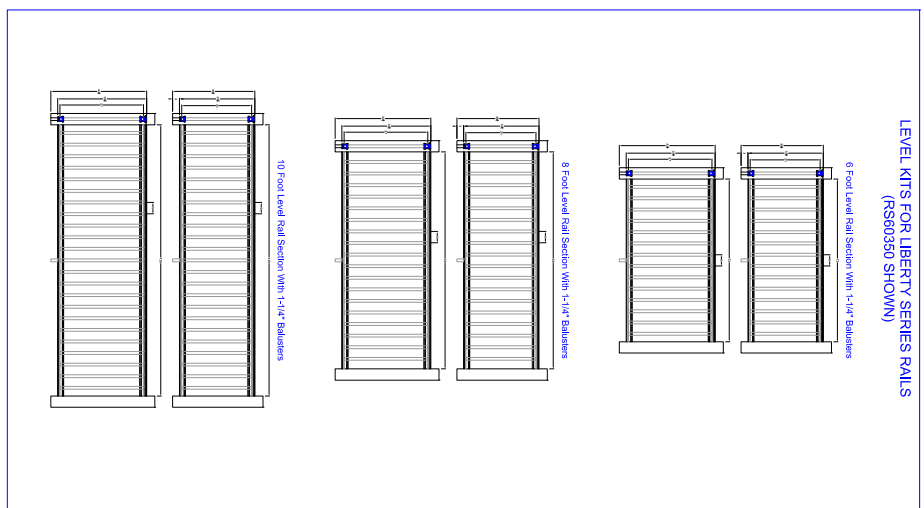

LEVEL KITS FOR LIBERTY SERIES RAILS (RS60350 SHOWN)