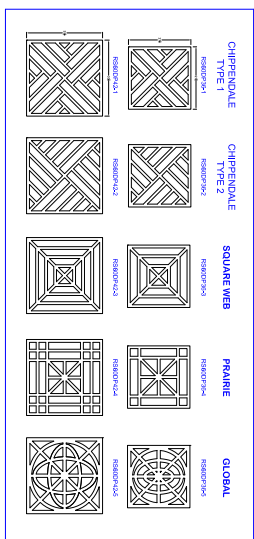

DECORATIVE PANELS FOR LIBERTY SERIES RAILS