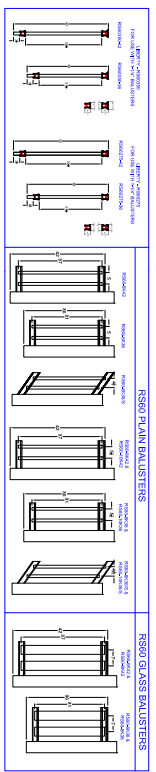

STAIR KITS FOR LIBERTY SERIES RAILS (RS60350 SHOWN)