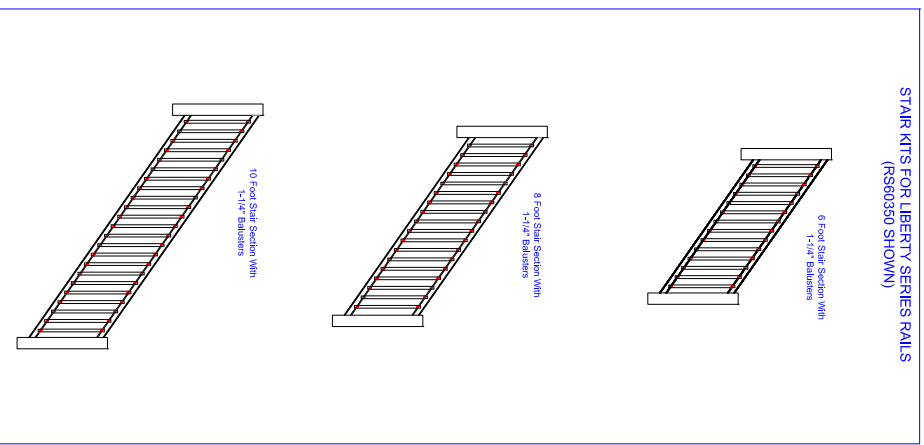

STAIR KITS FOR LIBERTY SERIES RAILS (RS60350 SHOWN)