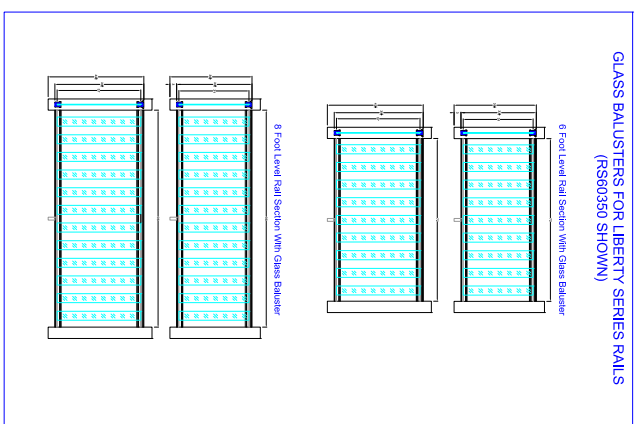

LIBERTY SERIES RAILS - RS60

INTEX
MILLWORK SOLUTIONS

10/25/18
www.intexamillwork.com
45 Mill Street
Mays Landing, NJ, 08330
Phone 856-293-4100
Fax 856-293-4102

GLASS BALUSTERS FOR LIBERTY SERIES RAILS (RS60350 SHOWN)