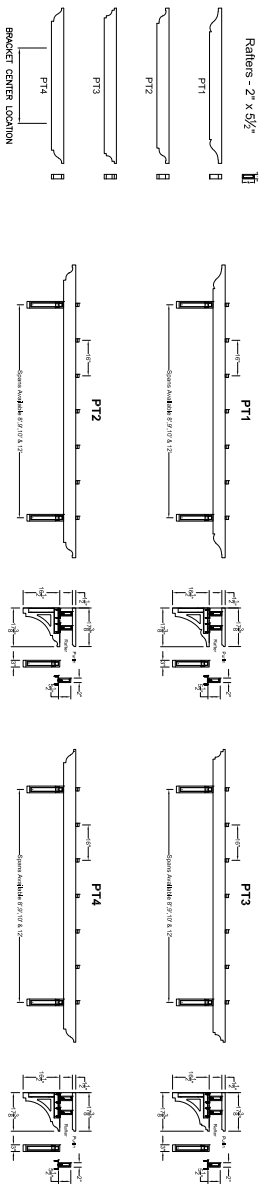

**Classic Trellis Kits (not customizable)**

Kit spans available: 8', 9', 10', 12'.

**STANDARD TRELIS PARTS**

www.intexamillwork.com  
 45 Mill Street  
 Mays Landing, NJ, 08330  
 Phone 856-293-4100  
 Fax 856-293-4102

**Deluxe Trellis System**

Can Support Clear Spans up to 16'.  
 Customizable Layouts

Railers - 2 1/2" x 7 3/4"