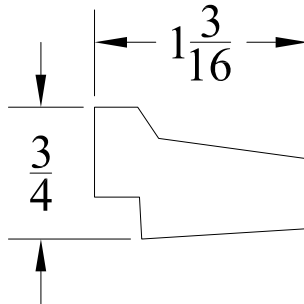

2

1

INTEX[®]
MILLWORK SOLUTIONS

B

B

NOTE: A SHORT RUN SETUP CHARGE APPLIES TO ORDERS OF LESS THAN 20 PIECES

A

A

MATERIAL CELLULAR PVC		NAME	DATE	DESCRIPTION Nantucket Cap Skirt Trim
FINISH MATTE WHITE	DRAWN	XXX	XX-XX-XXXX	
LENGTH 17' 6"	CHECKED	XXX	XX-XX-XXXX	
INTEX MILLWORK SOLUTIONS 45 MILL STREET MAYS LANDING, NJ 08330 PHONE: (856) 293-4100 FAX: (856) 293-4102	COMMENTS:			
	SIZE A	DWG. NO. IOM039		
				SHEET 1 OF 1