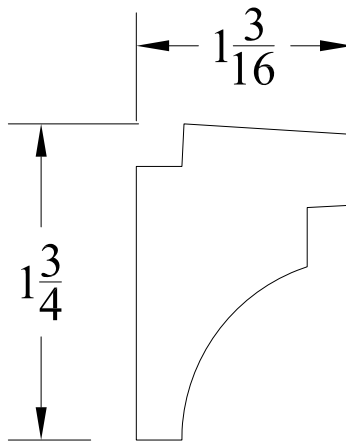

2

1

INTEX[®]
MILLWORK SOLUTIONS

B

B

A

A

NOTE: A SHORT RUN SETUP CHARGE APPLIES TO ORDERS OF LESS THAN 20 PIECES

MATERIAL CELLULAR PVC		NAME XXX	DATE XX-XX-XXXX	DESCRIPTION Nantucket Cap Skirt Trim
FINISH MATTE WHITE	DRAWN	CHECKED XXX	XX-XX-XXXX	
LENGTH 17' 6"				
INTEX MILLWORK SOLUTIONS 45 MILL STREET MAYS LANDING, NJ 08330 PHONE: (856) 293-4100 FAX: (856) 293-4102	COMMENTS:			
	SIZE A	DWG. NO. IOM040		
				SHEET 1 OF 1