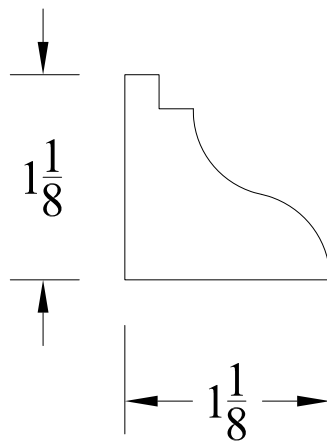

2

1

INTEX[®]
MILLWORK SOLUTIONS

B

B

A

A

NOTE: A SHORT RUN SETUP CHARGE APPLIES TO ORDERS OF LESS THAN 20 PIECES

MATERIAL CELLULAR PVC		NAME XXX	DATE XX-XX-XXXX	DESCRIPTION Nantucket Cap Skirt Trim
FINISH MATTE WHITE		CHECKED XXX	XX-XX-XXXX	
LENGTH 17' 6"				
INTEX MILLWORK SOLUTIONS 45 MILL STREET MAYS LANDING, NJ 08330 PHONE: (856) 293-4100 FAX: (856) 293-4102	COMMENTS:			
		SIZE A	DWG. NO. IOM042	
				SHEET 1 OF 1