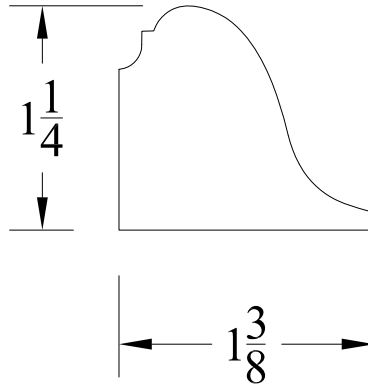

2

1

INTEX[®]
MILLWORK SOLUTIONS

B

B

NOTE: A SHORT RUN SETUP CHARGE APPLIES TO ORDERS OF LESS THAN 20 PIECES

A

A

MATERIAL CELLULAR PVC		NAME	DATE	DESCRIPTION Nantucket Cap Skirt Trim	
FINISH MATTE WHITE	DRAWN	XXX	XX-XX-XXXX		
LENGTH 17' 6"	CHECKED	XXX	XX-XX-XXXX		
INTEX MILLWORK SOLUTIONS 45 MILL STREET MAYS LANDING, NJ 08330 PHONE: (856) 293-4100 FAX: (856) 293-4102	COMMENTS:				
				SIZE A	DWG. NO. IOM043
				SHEET 1 OF 1	