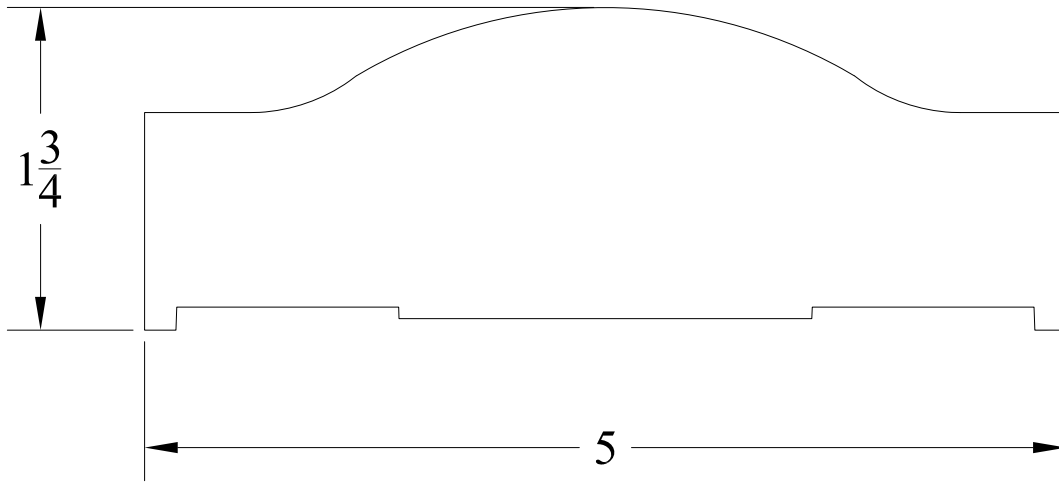

INTEX[®]
MILLWORK SOLUTIONS

NOTE: A SHORT RUN SETUP CHARGE APPLIES TO ORDERS OF LESS THAN 20 PIECES

MATERIAL	CELLULAR PVC	NAME	DATE	DESCRIPTION
FINISH	MATTE WHITE	DRAWN	XXX XX-XX-XXXX	
LENGTH	17' 6"	CHECKED	XXX XX-XX-XXXX	
INTEX MILLWORK SOLUTIONS 45 MILL STREET MAYS LANDING, NJ 08330 PHONE: (856) 293-4100 FAX: (856) 293-4102		COMMENTS:		
SIZE	A	DWG. NO.	IRL002	
				SHEET 1 OF 1