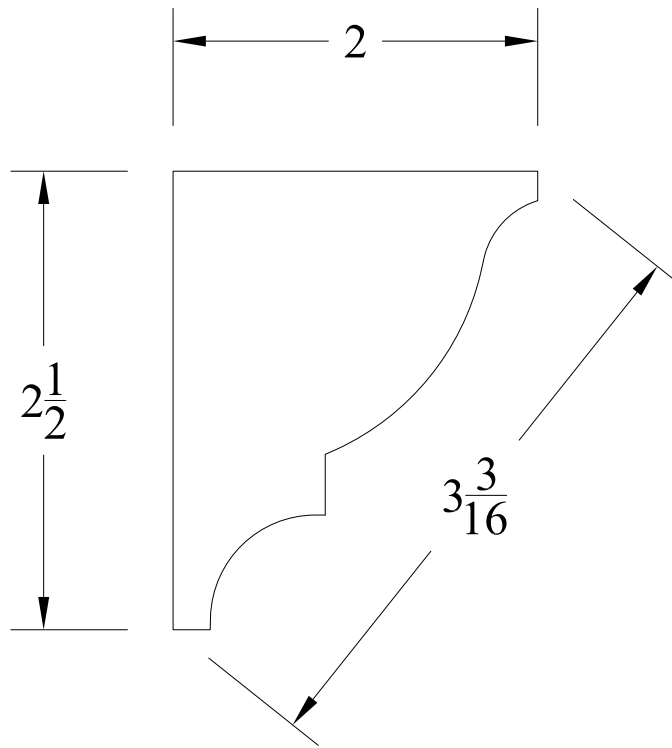

INTEX[®]
MILLWORK SOLUTIONS

NOTE: A SHORT RUN SETUP CHARGE APPLIES TO ORDERS OF LESS THAN 20 PIECES

MATERIAL CELLULAR PVC		NAME XXX	DATE XX-XX-XXXX	DESCRIPTION Solid Crown
FINISH MATTE WHITE		CHECKED XXX	XX-XX-XXXX	
LENGTH 17' 6"				
INTEX MILLWORK SOLUTIONS 45 MILL STREET MAYS LANDING, NJ 08330 PHONE: (856) 293-4100 FAX: (856) 293-4102	COMMENTS:			
		SIZE A	DWG. NO. ISC016	
				SHEET 1 OF 1