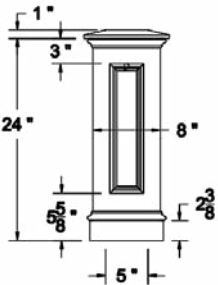

EPDXMBP

Mailbox Mounting Plate
(Field Trim, Ships Loose)

EPDXMBP-FPB
Flush Panel - Adder

EPDXMBP-RPB
Recessed Panel - Adder

EPDXMBP-RPBP
Recessed Panel with Plants - Adder

Item Code	Description	List Price
EPDXMBP	Deluxe Mailbox Post, (5" SQ x 91" Extruded Post with IMPC5 Cap)	\$324.31
EPDXMBP-FPB	Base Adder - Flush Panel Mailbox Post, (6-1/2" SQ x 18" Flush Pedestal Base with 1" Lid)	\$92.23
EPDXMBP-RPB	Base Adder - Recessed Panel Mailbox Post, (8" SQ x 24" Recess Pedestal Base with 1" Lid)	\$175.53
EPDXMBP-RPBP	Base Adder - Recess Panel with Plants Mailbox Post, (8" SQ x 24" Recess Pedestal Base with Plants & 1" Lid)	\$221.12