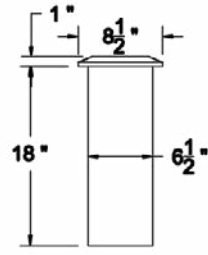

EPDXMBP

Mailbox Mounting Plate
(Field Trim, Ships Loose)

EPDXMBP-FPB
Flush Panel - Adder

EPDXMBP-RPB
Recessed Panel - Adder

EPDXMBP-RPBP
Recessed Panel with Plants - Adder

Item Code	Description	List Price
EPDXMBP	Deluxe Mailbox Post, (5" SQ x 91" Extruded Post with IMPC5 Cap)	\$324.31
EPDXMBP-FPB	Base Adder - Flush Panel Mailbox Post, (6-1/2" SQ x 18" Flush Pedestal Base with 1" Lid)	\$92.23
EPDXMBP-RPB	Base Adder - Recessed Panel Mailbox Post, (8" SQ x 24" Recess Pedestal Base with 1" Lid)	\$175.53
EPDXMBP-RPBP	Base Adder - Recess Panel with Plants Mailbox Post, (8" SQ x 24" Recess Pedestal Base with Plants & 1" Lid)	\$221.12