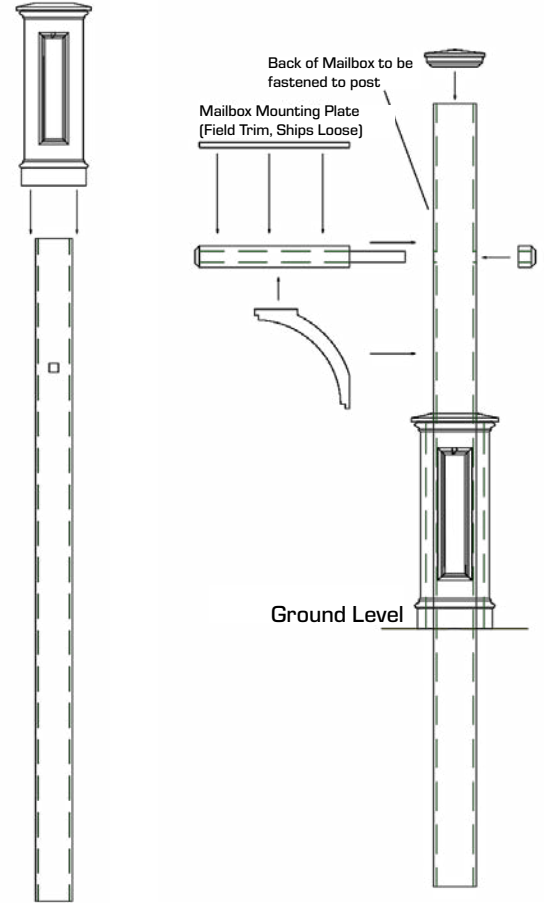

EPDXMBP

Mailbox Mounting Plate
(Field Trim, Ships Loose)

EPDXMBP-FPB
Flush Panel - Adder

EPDXMBP-RPB
Recessed Panel - Adder

EPDXMBP-RPBP
Recessed Panel with Plants - Adder

Item Code	Description	List Price
EPDXMBP	Deluxe Mailbox Post, (5" SQ x 91" Extruded Post with IMPC5 Cap)	\$324.31
EPDXMBP-FPB	Base Adder - Flush Panel Mailbox Post, (6-1/2" SQ x 18" Flush Pedestal Base with 1" Lid)	\$92.23
EPDXMBP-RPB	Base Adder - Recessed Panel Mailbox Post, (8" SQ x 24" Recess Pedestal Base with 1" Lid)	\$175.53
EPDXMBP-RPBP	Base Adder - Recess Panel with Plants Mailbox Post, (8" SQ x 24" Recess Pedestal Base with Plants & 1" Lid)	\$221.12