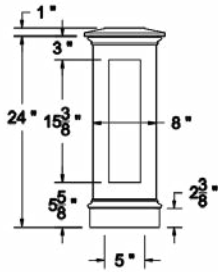

EPDXMBP

Mailbox Mounting Plate
(Field Trim, Ships Loose)

EPDXMBP-FPB
Flush Panel - Adder

EPDXMBP-RPB
Recessed Panel - Adder

EPDXMBP-RPBP
Recessed Panel with Plants - Adder

Item Code	Description	List Price
EPDXMBP	Deluxe Mailbox Post, (5" SQ x 91" Extruded Post with IMPC5 Cap)	\$324.31
EPDXMBP-FPB	Base Adder - Flush Panel Mailbox Post, (6-1/2" SQ x 18" Flush Pedestal Base with 1" Lid)	\$92.23
EPDXMBP-RPB	Base Adder - Recessed Panel Mailbox Post, (8" SQ x 24" Recess Pedestal Base with 1" Lid)	\$175.53
EPDXMBP-RPBP	Base Adder - Recess Panel with Plants Mailbox Post, (8" SQ x 24" Recess Pedestal Base with Plants & 1" Lid)	\$221.12