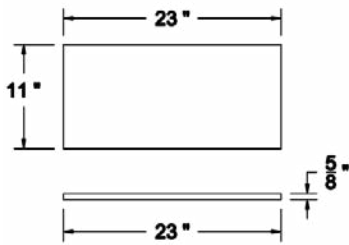

EPDXMBP

Mailbox Mounting Plate
(Field Trim, Ships Loose)

EPDXMBP-FPB
Flush Panel - Adder

EPDXMBP-RPB
Recessed Panel - Adder

EPDXMBP-RPBP
Recessed Panel with Plants - Adder

Item Code	Description	List Price
EPDXMBP	Deluxe Mailbox Post, (5" SQ x 91" Extruded Post with IMPC5 Cap)	\$324.31
EPDXMBP-FPB	Base Adder - Flush Panel Mailbox Post, (6-1/2" SQ x 18" Flush Pedestal Base with 1" Lid)	\$92.23
EPDXMBP-RPB	Base Adder - Recessed Panel Mailbox Post, (8" SQ x 24" Recess Pedestal Base with 1" Lid)	\$175.53
EPDXMBP-RPBP	Base Adder - Recess Panel with Plants Mailbox Post, (8" SQ x 24" Recess Pedestal Base with Plants & 1" Lid)	\$221.12