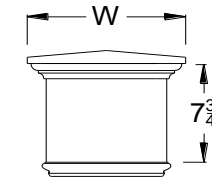

Pyramidal Newel Cap w/Skirt, WM164 & WM75 Trim for 40" & 46" Newel

NPTC6-S40	Pyramidal Newel Cap W/Skirt, WM75 & WM164 Trim, For 6" X 40/46" Newel	$149.26	9 1/2	
NPTC8-S40	Pyramidal Newel Cap W/Skirt, WM75 & WM164 Trim, For 8" X 40/46" Newel	$157.79	11 1/2	
NPTC10-S40	Pyramidal Newel Cap W/Skirt, WM75 & WM164 Trim, For 10" X 40/46" Newel	$165.73	13 1/2	
NPTC12-S40	Pyramidal Newel Cap W/Skirt, WM75 & WM164 Trim, For 12" X 40/46" Newel	$204.30	15 1/2