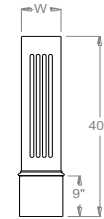

NF640	6" Sq X 40" Newel Cover, Fluted Panel Four Sides W/9" Wrap & WM164 Base Trim	$248.15	N/A
NF640L	6" Sq X 40" Newel Cover, Fluted Panel Two Sides -Line W/9" Wrap & WM164 Base Trim	$242.12	N/A
NF640C	6" Sq X 40" Newel Cover, Fluted Panel Two Sides -Corner W/9" Wrap & WM164 Base Trim	$236.09	N/A
NF640E	6" Sq X 40" Newel Cover, Fluted Panel Three Sides -End W/9" Wrap & WM164 Base Trim	$245.13	N/A
NF646	6" Sq X 46" Newel Cover, Fluted Panel Four Sides W/9" Wrap & WM164 Base Trim	$268.78	N/A
NF646L	6" Sq X 46" Newel Cover, Fluted Panel Two Sides -Line W/9" Wrap & WM164 Base Trim	$256.73	N/A
NF646C	6" Sq X 46" Newel Cover, Fluted Panel Two Sides -Corner W/9" Wrap & WM164 Base Trim	$250.70	N/A
NF646E	6" Sq X 46" Newel Cover, Fluted Panel Three Sides -End W/9" Wrap & WM164 Base Trim	$259.74	N/A
NF650	6" Sq X 50" Newel Cover, Fluted Panel Four Sides W/17" Wrap & WM164 Base Trim	$295.13	N/A
NF650L	6" Sq X 50" Newel Cover, Fluted Panel Two Sides -Line W/17" Wrap & WM164 Base Trim	$277.05	N/A
NF650C	6" Sq X 50" Newel Cover, Fluted Panel Two Sides -Corner W/17" Wrap & WM164 Base Trim	$271.02	N/A
NF650E	6" Sq X 50" Newel Cover, Fluted Panel Three Sides -End W/17" Wrap & WM164 Base Trim	$280.06	N/A
NF840	8" Sq X 40" Newel Cover, Fluted Panel Four Sides W/9" Wrap & WM164 Base Trim	$285.71	N/A
NF840L	8" Sq X 40" Newel Cover, Fluted Panel Two Sides -Line W/9" Wrap & WM164 Base Trim	$279.68	N/A
NF840C	8" Sq X 40" Newel Cover, Fluted Panel Two Sides -Corner W/9" Wrap & WM164 Base Trim	$273.66	N/A
NF840E	8" Sq X 40" Newel Cover, Fluted Panel Three Sides -End W/9" Wrap & WM164 Base Trim	$282.70	N/A
NF846	8" Sq X 46" Newel Cover, Fluted Panel Four Sides W/9" Wrap & WM164 Base Trim	$311.22	N/A
NF846L	8" Sq X 46" Newel Cover, Fluted Panel Two Sides -Line W/9" Wrap & WM164 Base Trim	$299.16	N/A
NF846C	8" Sq X 46" Newel Cover, Fluted Panel Two Sides -Corner W/9" Wrap & WM164 Base Trim	$293.14	N/A
NF846E	8" Sq X 46" Newel Cover, Fluted Panel Three Sides -End W/9" Wrap & WM164 Base Trim	$302.18	N/A
NF850	8" Sq X 50" Newel Cover, Fluted Panel Four Sides W/17" Wrap & WM164 Base Trim	$344.33	N/A
NF850L	8" Sq X 50" Newel Cover, Fluted Panel Two Sides -Line W/17" Wrap & WM164 Base Trim	$326.25	N/A
NF850C	8" Sq X 50" Newel Cover, Fluted Panel Two Sides -Corner W/17" Wrap & WM164 Base Trim	$320.23	N/A
NF850E	8" Sq X 50" Newel Cover, Fluted Panel Three Sides -End W/17" Wrap & WM164 Base Trim	$329.26	N/A