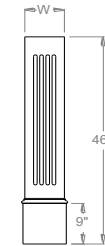

NF1040	10" Sq X 40" Newel Cover, Fluted Panel Four Sides W/9" Wrap & WM164 Base Trim	$323.27	N/A
NF1040L	10" Sq X 40" Newel Cover, Fluted Panel Two Sides -Line W/9" Wrap & WM164 Base Trim	$317.25	N/A
NF1040C	10" Sq X 40" Newel Cover, Fluted Panel Two Sides -Corner W/9" Wrap & WM164 Base Trim	$311.22	N/A
NF1040E	10" Sq X 40" Newel Cover, Fluted Panel Three Sides -End W/9" Wrap & WM164 Base Trim	$320.26	N/A
NF1046	10" Sq X 46" Newel Cover, Fluted Panel Four Sides W/9" Wrap & WM164 Base Trim	$353.65	N/A
NF1046L	10" Sq X 46" Newel Cover, Fluted Panel Two Sides -Line W/9" Wrap & WM164 Base Trim	$341.60	N/A
NF1046C	10" Sq X 46" Newel Cover, Fluted Panel Two Sides -Corner W/9" Wrap & WM164 Base Trim	$335.57	N/A
NF1046E	10" Sq X 46" Newel Cover, Fluted Panel Three Sides -End W/9" Wrap & WM164 Base Trim	$344.61	N/A
NF1050	10" Sq X 50" Newel Cover, Fluted Panel Four Sides W/17" Wrap & WM164 Base Trim	$393.54	N/A
NF1050L	10" Sq X 50" Newel Cover, Fluted Panel Two Sides -Line W/17" Wrap & WM164 Base Trim	$375.46	N/A
NF1050C	10" Sq X 50" Newel Cover, Fluted Panel Two Sides -Corner W/17" Wrap & WM164 Base Trim	$369.43	N/A
NF1050E	10" Sq X 50" Newel Cover, Fluted Panel Three Sides -End W/17" Wrap & WM164 Base Trim	$378.47	N/A
NF1240	12" Sq X 40" Newel Cover, Fluted Panel Four Sides W/9" Wrap & WM164 Base Trim	$360.84	N/A
NF1240L	12" Sq X 40" Newel Cover, Fluted Panel Two Sides -Line W/9" Wrap & WM164 Base Trim	$354.81	N/A
NF1240C	12" Sq X 40" Newel Cover, Fluted Panel Two Sides -Corner W/9" Wrap & WM164 Base Trim	$348.78	N/A
NF1240E	12" Sq X 40" Newel Cover, Fluted Panel Three Sides -End W/9" Wrap & WM164 Base Trim	$357.82	N/A
NF1246	12" Sq X 46" Newel Cover, Fluted Panel Four Sides W/9" Wrap & WM164 Base Trim	$396.08	N/A
NF1246L	12" Sq X 46" Newel Cover, Fluted Panel Two Sides -Line W/9" Wrap & WM164 Base Trim	$384.03	N/A
NF1246C	12" Sq X 46" Newel Cover, Fluted Panel Two Sides -Corner W/9" Wrap & WM164 Base Trim	$378.00	N/A
NF1246E	12" Sq X 46" Newel Cover, Fluted Panel Three Sides -End W/9" Wrap & WM164 Base Trim	$387.04	N/A
NF1250	12" Sq X 50" Newel Cover, Fluted Panel Four Sides W/17" Wrap & WM164 Base Trim	$442.74	N/A
NF1250L	12" Sq X 50" Newel Cover, Fluted Panel Two Sides -Line W/17" Wrap & WM164 Base Trim	$424.66	N/A
NF1250C	12" Sq X 50" Newel Cover, Fluted Panel Two Sides -Corner W/17" Wrap & WM164 Base Trim	$418.64	N/A
NF1250E	12" Sq X 50" Newel Cover, Fluted Panel Three Sides -End W/17" Wrap & WM164 Base Trim	$427.68	N/A