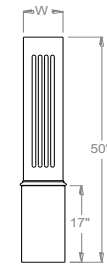

NF1040	10" Sq X 40" Newel Cover, Fluted Panel Four Sides W/9" Wrap & WM164 Base Trim	$323.27	N/A
NF1040L	10" Sq X 40" Newel Cover, Fluted Panel Two Sides -Line W/9" Wrap & WM164 Base Trim	$317.25	N/A
NF1040C	10" Sq X 40" Newel Cover, Fluted Panel Two Sides -Corner W/9" Wrap & WM164 Base Trim	$311.22	N/A
NF1040E	10" Sq X 40" Newel Cover, Fluted Panel Three Sides -End W/9" Wrap & WM164 Base Trim	$320.26	N/A
NF1046	10" Sq X 46" Newel Cover, Fluted Panel Four Sides W/9" Wrap & WM164 Base Trim	$353.65	N/A
NF1046L	10" Sq X 46" Newel Cover, Fluted Panel Two Sides -Line W/9" Wrap & WM164 Base Trim	$341.60	N/A
NF1046C	10" Sq X 46" Newel Cover, Fluted Panel Two Sides -Corner W/9" Wrap & WM164 Base Trim	$335.57	N/A
NF1046E	10" Sq X 46" Newel Cover, Fluted Panel Three Sides -End W/9" Wrap & WM164 Base Trim	$344.61	N/A
NF1050	10" Sq X 50" Newel Cover, Fluted Panel Four Sides W/17" Wrap & WM164 Base Trim	$393.54	N/A
NF1050L	10" Sq X 50" Newel Cover, Fluted Panel Two Sides -Line W/17" Wrap & WM164 Base Trim	$375.46	N/A
NF1050C	10" Sq X 50" Newel Cover, Fluted Panel Two Sides -Corner W/17" Wrap & WM164 Base Trim	$369.43	N/A
NF1050E	10" Sq X 50" Newel Cover, Fluted Panel Three Sides -End W/17" Wrap & WM164 Base Trim	$378.47	N/A
NF1240	12" Sq X 40" Newel Cover, Fluted Panel Four Sides W/9" Wrap & WM164 Base Trim	$360.84	N/A
NF1240L	12" Sq X 40" Newel Cover, Fluted Panel Two Sides -Line W/9" Wrap & WM164 Base Trim	$354.81	N/A
NF1240C	12" Sq X 40" Newel Cover, Fluted Panel Two Sides -Corner W/9" Wrap & WM164 Base Trim	$348.78	N/A
NF1240E	12" Sq X 40" Newel Cover, Fluted Panel Three Sides -End W/9" Wrap & WM164 Base Trim	$357.82	N/A
NF1246	12" Sq X 46" Newel Cover, Fluted Panel Four Sides W/9" Wrap & WM164 Base Trim	$396.08	N/A
NF1246L	12" Sq X 46" Newel Cover, Fluted Panel Two Sides -Line W/9" Wrap & WM164 Base Trim	$384.03	N/A
NF1246C	12" Sq X 46" Newel Cover, Fluted Panel Two Sides -Corner W/9" Wrap & WM164 Base Trim	$378.00	N/A
NF1246E	12" Sq X 46" Newel Cover, Fluted Panel Three Sides -End W/9" Wrap & WM164 Base Trim	$387.04	N/A
NF1250	12" Sq X 50" Newel Cover, Fluted Panel Four Sides W/17" Wrap & WM164 Base Trim	$442.74	N/A
NF1250L	12" Sq X 50" Newel Cover, Fluted Panel Two Sides -Line W/17" Wrap & WM164 Base Trim	$424.66	N/A
NF1250C	12" Sq X 50" Newel Cover, Fluted Panel Two Sides -Corner W/17" Wrap & WM164 Base Trim	$418.64	N/A
NF1250E	12" Sq X 50" Newel Cover, Fluted Panel Three Sides -End W/17" Wrap & WM164 Base Trim	$427.68	N/A