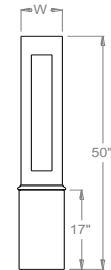

Item #	Description	List Price	Optional Plant Pricing (If Applicable)	Optional Applied 'Plant' Trim, (in Recessed Panels)
NRE1040	10" Sq X 40" Newel Cover, Recessed Panel Four Sides W/9" Wrap & WM164 Base Trim	$377.08	$113.49	
NRE1040L	10" Sq X 40" Newel Cover, Recessed Panel Two Sides -Line W/9" Wrap & WM164 Base Trim	$366.80	$62.64	
NRE1040C	10" Sq X 40" Newel Cover, Recessed Panel 2 Sides -Corner W/9" Wrap & WM164 Base Trim	$357.76	$62.64	
NRE1040E	10" Sq X 40" Newel Cover, Recessed Panel 3 Sides -End W/9" Wrap & WM164 Base Trim	$389.29	$88.07	
NRE1046	10" Sq X 46" Newel Cover, Recessed Panel Four Sides W/9" Wrap & WM164 Base Trim	$421.05	$115.93	
NRE1046L	10" Sq X 46" Newel Cover, Recessed Panel Two Sides -Line W/9" Wrap & WM164 Base Trim	$396.43	$65.08	
NRE1046C	10" Sq X 46" Newel Cover, Recessed Panel 2 Sides -Corner W/9" Wrap & WM164 Base Trim	$387.39	$65.08	
NRE1046E	10" Sq X 46" Newel Cover, Recessed Panel 3 Sides -End W/9" Wrap & WM164 Base Trim	$421.57	$90.51	
NRE1050	10" Sq X 50" Newel Cover, Recessed Panel Four Sides W/17" Wrap & WM164 Base Trim	$474.01	$117.56	
NRE1050L	10" Sq X 50" Newel Cover, Recessed Panel Two Sides -Line W/17" Wrap & WM164 Base Trim	$433.82	$66.71	
NRE1050C	10" Sq X 50" Newel Cover, Recessed Panel 2 Sides -Corner W/17" Wrap & WM164 Base Trim	$424.78	$66.71	
NRE1050E	10" Sq X 50" Newel Cover, Recessed Panel 3 Sides -End W/17" Wrap & WM164 Base Trim	$460.72	$92.14	
NRE1240	12" Sq X 40" Newel Cover, Recessed Panel Four Sides W/9" Wrap & WM164 Base Trim	$441.61	$114.31	
NRE1240L	12" Sq X 40" Newel Cover, Recessed Panel Two Sides -Line W/9" Wrap & WM164 Base Trim	$410.31	$63.46	
NRE1240C	12" Sq X 40" Newel Cover, Recessed Panel 2 Sides -Corner W/9" Wrap & WM164 Base Trim	$401.27	$63.46	
NRE1240E	12" Sq X 40" Newel Cover, Recessed Panel 3 Sides -End W/9" Wrap & WM164 Base Trim	$435.77	$88.88	
NRE1246	12" Sq X 46" Newel Cover, Recessed Panel Four Sides W/9" Wrap & WM164 Base Trim	$484.05	$116.75	
NRE1246L	12" Sq X 46" Newel Cover, Recessed Panel Two Sides -Line W/9" Wrap & WM164 Base Trim	$446.14	$65.90	
NRE1246C	12" Sq X 46" Newel Cover, Recessed Panel 2 Sides -Corner W/9" Wrap & WM164 Base Trim	$437.10	$65.90	
NRE1246E	12" Sq X 46" Newel Cover, Recessed Panel 3 Sides -End W/9" Wrap & WM164 Base Trim	$474.91	$91.32	
NRE1250	12" Sq X 50" Newel Cover, Recessed Panel Four Sides W/17" Wrap & WM164 Base Trim	$533.49	$118.37	
NRE1250L	12" Sq X 50" Newel Cover, Recessed Panel Two Sides -Line W/17" Wrap & WM164 Base Trim	$491.18	$67.53	
NRE1250C	12" Sq X 50" Newel Cover, Recessed Panel 2 Sides -Corner W/17" Wrap & WM164 Base Trim	$482.14	$67.53	
NRE1250E	12" Sq X 50" Newel Cover, Recessed Panel 3 Sides -End W/17" Wrap & WM164 Base Trim	$522.15	$92.95