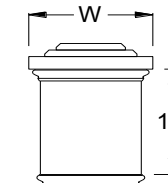

3-Tier Newel cap w/Skirt and WM164 Trim for 50" Newel

			W	
NTTC650	Three-Tier Newel Cap W/Skirt & WM164 Trim, For 6" X 50" Newel	$120.15	8 3/4	
NTTC850	Three-Tier Newel Cap W/Skirt & WM164 Trim, For 8" X 50" Newel	$138.88	10 3/4	
NTTC1050	Three-Tier Newel Cap W/Skirt & WM164 Trim, For 10" X 50" Newel	$160.57	12 3/4	
NTTC1250	Three-Tier Newel Cap W/Skirt & WM164 Trim, For 12" X 50" Newel	$185.23	14 3/4