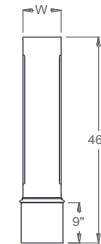

NC640	6" SQ x 40" Newel Cover, Plain Flat Sides, All Four Corners Chamfered, W/9" Base Wrap & WM164 Trim. For Use With Non-Skirted Newel Caps	$260.75	N/A
NC646	6" SQ x 46" Newel Cover, Plain Flat Sides, All Four Corners Chamfered, W/9" Base Wrap & WM164 Trim. For Use With Non-Skirted Newel Caps	$277.50	N/A
NC650	6" SQ x 50" Newel Cover, Plain Flat Sides, All Four Corners Chamfered, W/17" Base Wrap & WM164 Trim. For Use With Non-Skirted Newel Caps	$301.58	N/A
NC840	8" SQ x 40" Newel Cover, Plain Flat Sides, All Four Corners Chamfered, W/9" Base Wrap & WM164 Trim. For Use With Non-Skirted Newel Caps	$303.47	N/A
NC846	8" SQ x 46" Newel Cover, Plain Flat Sides, All Four Corners Chamfered, W/9" Base Wrap & WM164 Trim. For Use With Non-Skirted Newel Caps	$325.71	N/A
NC850	8" SQ x 50" Newel Cover, Plain Flat Sides, All Four Corners Chamfered, W/17" Base Wrap & WM164 Trim. For Use With Non-Skirted Newel Caps	$357.28	N/A
NC1040	10" SQ x 40" Newel Cover, Plain Flat Sides, All Four Corners Chamfered, W/9" Base Wrap & WM164 Trim. For Use With Non-Skirted Newel Caps	$346.32	N/A
NC1046	10" SQ x 46" Newel Cover, Plain Flat Sides, All Four Corners Chamfered, W/9" Base Wrap & WM164 Trim. For Use With Non-Skirted Newel Caps	$374.06	N/A
NC1050	10" SQ x 50" Newel Cover, Plain Flat Sides, All Four Corners Chamfered, W/17" Base Wrap & WM164 Trim. For Use With Non-Skirted Newel Caps	$413.10	N/A
NC1240	12" SQ x 40" Newel Cover, Plain Flat Sides, All Four Corners Chamfered, W/9" Base Wrap & WM164 Trim. For Use With Non-Skirted Newel Caps	$389.31	N/A
NC1246	12" SQ x 46" Newel Cover, Plain Flat Sides, All Four Corners Chamfered, W/9" Base Wrap & WM164 Trim. For Use With Non-Skirted Newel Caps	$422.51	N/A
NC1250	12" SQ x 50" Newel Cover, Plain Flat Sides, All Four Corners Chamfered, W/17" Base Wrap & WM164 Trim. For Use With Non-Skirted Newel Caps	$469.04	N/A
NC640SC	6" Sq X 40" Newel Cover, Plain Flat Sides, All Four Corners Chamfered, W/9" Base Wrap & WM164 Trim. For Use With Skirted Newel Caps	$260.75	N/A
NC646SC	6" Sq X 46" Newel Cover, Plain Flat Sides, All Four Corners Chamfered, W/9" Base Wrap & WM164 Trim. For Use With Skirted Newel Caps	$277.50	N/A
NC650SC	6" Sq X 50" Newel Cover, Plain Flat Sides, All Four Corners Chamfered, W/17" Base Wrap & WM164 Trim. For Use With Skirted Newel Caps	$301.58	N/A
NC840SC	8" Sq X 40" Newel Cover, Plain Flat Sides, All Four Corners Chamfered, W/9" Base Wrap & WM164 Trim. For Use With Skirted Newel Caps	$303.47	N/A
NC846SC	8" Sq X 46" Newel Cover, Plain Flat Sides, All Four Corners Chamfered, W/9" Base Wrap & WM164 Trim. For Use With Skirted Newel Caps	$325.71	N/A
NC850SC	8" Sq X 50" Newel Cover, Plain Flat Sides, All Four Corners Chamfered, W/17" Base Wrap & WM164 Trim. For Use With Skirted Newel Caps	$357.28	N/A
NC1040SC	10" Sq X 40" Newel Cover, Plain Flat Sides, All Four Corners Chamfered, W/9" Base Wrap & WM164 Trim. For Use With Skirted Newel Caps	$346.32	N/A
NC1046SC	10" Sq X 46" Newel Cover, Plain Flat Sides, All Four Corners Chamfered, W/9" Base Wrap & WM164 Trim. For Use With Skirted Newel Caps	$374.06	N/A
NC1050SC	10" Sq X 50" Newel Cover, Plain Flat Sides, All Four Corners Chamfered, W/17" Base Wrap & WM164 Trim. For Use With Skirted Newel Caps	$413.10	N/A
NC1240SC	12" Sq X 40" Newel Cover, Plain Flat Sides, All Four Corners Chamfered, W/9" Base Wrap & WM164 Trim. For Use With Skirted Newel Caps	$389.31	N/A
NC1246SC	12" Sq X 46" Newel Cover, Plain Flat Sides, All Four Corners Chamfered, W/9" Base Wrap & WM164 Trim. For Use With Skirted Newel Caps	$422.51	N/A
NC1250SC	12" Sq X 50" Newel Cover, Plain Flat Sides, All Four Corners Chamfered, W/17" Base Wrap & WM164 Trim. For Use With Skirted Newel Caps	$469.04	N/A