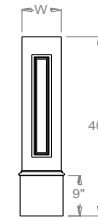

NRA1040	10" Sq X 40" Newel Cover, Raised Panel Four Sides W/9" Wrap & WM164 Base Trim	$323.27	N/A
NRA1040L	10" Sq X 40" Newel Cover, Raised Panel Two Sides -Line W/9" Wrap & WM164 Base Trim	$317.25	N/A
NRA1040C	10" Sq X 40" Newel Cover, Raised Panel Two Sides -Corner W/9" Wrap & WM164 Base Trim	$311.22	N/A
NRA1040E	10" Sq X 40" Newel Cover, Raised Panel Three Sides -End W/9" Wrap & WM164 Base Trim	$320.26	N/A
NRA1046	10" Sq X 46" Newel Cover, Raised Panel Four Sides W/9" Wrap & WM164 Base Trim	$353.65	N/A
NRA1046L	10" Sq X 46" Newel Cover, Raised Panel Two Sides -Line W/9" Wrap & WM164 Base Trim	$341.60	N/A
NRA1046C	10" Sq X 46" Newel Cover, Raised Panel Two Sides -Corner W/9" Wrap & WM164 Base Trim	$335.57	N/A
NRA1046E	10" Sq X 46" Newel Cover, Raised Panel Three Sides -End W/9" Wrap & WM164 Base Trim	$344.61	N/A
NRA1050	10" Sq X 50" Newel Cover, Raised Panel Four Sides W/17" Wrap & WM164 Base Trim	$393.54	N/A
NRA1050L	10" Sq X 50" Newel Cover, Raised Panel Two Sides -Line W/17" Wrap & WM164 Base Trim	$375.46	N/A
NRA1050C	10" Sq X 50" Newel Cover, Raised Panel Two Sides -Corner W/17" Wrap & WM164 Base Trim	$369.43	N/A
NRA1050E	10" Sq X 50" Newel Cover, Raised Panel Three Sides -End W/17" Wrap & WM164 Base Trim	$378.47	N/A
NRA1240	12" Sq X 40" Newel Cover, Raised Panel Four Sides W/9" Wrap & WM164 Base Trim	$360.84	N/A
NRA1240L	12" Sq X 40" Newel Cover, Raised Panel Two Sides -Line W/9" Wrap & WM164 Base Trim	$354.81	N/A
NRA1240C	12" Sq X 40" Newel Cover, Raised Panel Two Sides -Corner W/9" Wrap & WM164 Base Trim	$348.78	N/A
NRA1240E	12" Sq X 40" Newel Cover, Raised Panel Three Sides -End W/9" Wrap & WM164 Base Trim	$357.82	N/A
NRA1246	12" Sq X 46" Newel Cover, Raised Panel Four Sides W/9" Wrap & WM164 Base Trim	$396.08	N/A
NRA1246L	12" Sq X 46" Newel Cover, Raised Panel Two Sides -Line W/9" Wrap & WM164 Base Trim	$384.03	N/A
NRA1246C	12" Sq X 46" Newel Cover, Raised Panel Two Sides -Corner W/9" Wrap & WM164 Base Trim	$378.00	N/A
NRA1246E	12" Sq X 46" Newel Cover, Raised Panel Three Sides -End W/9" Wrap & WM164 Base Trim	$387.04	N/A
NRA1250	12" Sq X 50" Newel Cover, Raised Panel Four Sides W/17" Wrap & WM164 Base Trim	$442.74	N/A
NRA1250L	12" Sq X 50" Newel Cover, Raised Panel Two Sides -Line W/17" Wrap & WM164 Base Trim	$424.66	N/A
NRA1250C	12" Sq X 50" Newel Cover, Raised Panel Two Sides -Corner W/17" Wrap & WM164 Base Trim	$418.64	N/A
NRA1250E	12" Sq X 50" Newel Cover, Raised Panel Three Sides -End W/17" Wrap & WM164 Base Trim	$427.68	N/A