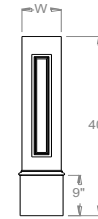

NRA640	6" Sq X 40" Newel Cover, Raised Panel Four Sides W/9" Wrap & WM164 Base Trim	$248.15	N/A
NRA640L	6" Sq X 40" Newel Cover, Raised Panel Two Sides -Line W/9" Wrap & WM164 Base Trim	$242.12	N/A
NRA640C	6" Sq X 40" Newel Cover, Raised Panel Two Sides -Corner W/9" Wrap & WM164 Base Trim	$236.09	N/A
NRA640E	6" Sq X 40" Newel Cover, Raised Panel Three Sides -End W/9" Wrap & WM164 Base Trim	$245.13	N/A
NRA646	6" Sq X 46" Newel Cover, Raised Panel Four Sides W/9" Wrap & WM164 Base Trim	$268.78	N/A
NRA646L	6" Sq X 46" Newel Cover, Raised Panel Two Sides -Line W/9" Wrap & WM164 Base Trim	$256.73	N/A
NRA646C	6" Sq X 46" Newel Cover, Raised Panel Two Sides -Corner W/9" Wrap & WM164 Base Trim	$250.70	N/A
NRA646E	6" Sq X 46" Newel Cover, Raised Panel Three Sides -End W/9" Wrap & WM164 Base Trim	$259.74	N/A
NRA650	6" Sq X 50" Newel Cover, Raised Panel Four Sides W/17" Wrap & WM164 Base Trim	$295.13	N/A
NRA650L	6" Sq X 50" Newel Cover, Raised Panel Two Sides -Line W/17" Wrap & WM164 Base Trim	$277.05	N/A
NRA650C	6" Sq X 50" Newel Cover, Raised Panel Two Sides -Corner W/17" Wrap & WM164 Base Trim	$271.02	N/A
NRA650E	6" Sq X 50" Newel Cover, Raised Panel Three Sides -End W/17" Wrap & WM164 Base Trim	$280.06	N/A
NRA840	8" Sq X 40" Newel Cover, Raised Panel Four Sides W/9" Wrap & WM164 Base Trim	$285.71	N/A
NRA840L	8" Sq X 40" Newel Cover, Raised Panel Two Sides -Line W/9" Wrap & WM164 Base Trim	$279.68	N/A
NRA840C	8" Sq X 40" Newel Cover, Raised Panel Two Sides -Corner W/9" Wrap & WM164 Base Trim	$273.66	N/A
NRA840E	8" Sq X 40" Newel Cover, Raised Panel Three Sides -End W/9" Wrap & WM164 Base Trim	$282.70	N/A
NRA846	8" Sq X 46" Newel Cover, Raised Panel Four Sides W/9" Wrap & WM164 Base Trim	$311.22	N/A
NRA846L	8" Sq X 46" Newel Cover, Raised Panel Two Sides -Line W/9" Wrap & WM164 Base Trim	$299.16	N/A
NRA846C	8" Sq X 46" Newel Cover, Raised Panel Two Sides -Corner W/9" Wrap & WM164 Base Trim	$293.14	N/A
NRA846E	8" Sq X 46" Newel Cover, Raised Panel Three Sides -End W/9" Wrap & WM164 Base Trim	$302.18	N/A
NRA850	8" Sq X 50" Newel Cover, Raised Panel Four Sides W/17" Wrap & WM164 Base Trim	$344.33	N/A
NRA850L	8" Sq X 50" Newel Cover, Raised Panel Two Sides -Line W/17" Wrap & WM164 Base Trim	$326.25	N/A
NRA850C	8" Sq X 50" Newel Cover, Raised Panel Two Sides -Corner W/17" Wrap & WM164 Base Trim	$320.23	N/A
NRA850E	8" Sq X 50" Newel Cover, Raised Panel Three Sides -End W/17" Wrap & WM164 Base Trim	$329.26	N/A