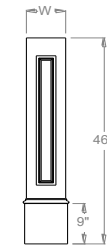

NRA640	6" Sq X 40" Newel Cover, Raised Panel Four Sides W/9" Wrap & WM164 Base Trim	$248.15	N/A
NRA640L	6" Sq X 40" Newel Cover, Raised Panel Two Sides -Line W/9" Wrap & WM164 Base Trim	$242.12	N/A
NRA640C	6" Sq X 40" Newel Cover, Raised Panel Two Sides -Corner W/9" Wrap & WM164 Base Trim	$236.09	N/A
NRA640E	6" Sq X 40" Newel Cover, Raised Panel Three Sides -End W/9" Wrap & WM164 Base Trim	$245.13	N/A
NRA646	6" Sq X 46" Newel Cover, Raised Panel Four Sides W/9" Wrap & WM164 Base Trim	$268.78	N/A
NRA646L	6" Sq X 46" Newel Cover, Raised Panel Two Sides -Line W/9" Wrap & WM164 Base Trim	$256.73	N/A
NRA646C	6" Sq X 46" Newel Cover, Raised Panel Two Sides -Corner W/9" Wrap & WM164 Base Trim	$250.70	N/A
NRA646E	6" Sq X 46" Newel Cover, Raised Panel Three Sides -End W/9" Wrap & WM164 Base Trim	$259.74	N/A
NRA650	6" Sq X 50" Newel Cover, Raised Panel Four Sides W/17" Wrap & WM164 Base Trim	$295.13	N/A
NRA650L	6" Sq X 50" Newel Cover, Raised Panel Two Sides -Line W/17" Wrap & WM164 Base Trim	$277.05	N/A
NRA650C	6" Sq X 50" Newel Cover, Raised Panel Two Sides -Corner W/17" Wrap & WM164 Base Trim	$271.02	N/A
NRA650E	6" Sq X 50" Newel Cover, Raised Panel Three Sides -End W/17" Wrap & WM164 Base Trim	$280.06	N/A
NRA840	8" Sq X 40" Newel Cover, Raised Panel Four Sides W/9" Wrap & WM164 Base Trim	$285.71	N/A
NRA840L	8" Sq X 40" Newel Cover, Raised Panel Two Sides -Line W/9" Wrap & WM164 Base Trim	$279.68	N/A
NRA840C	8" Sq X 40" Newel Cover, Raised Panel Two Sides -Corner W/9" Wrap & WM164 Base Trim	$273.66	N/A
NRA840E	8" Sq X 40" Newel Cover, Raised Panel Three Sides -End W/9" Wrap & WM164 Base Trim	$282.70	N/A
NRA846	8" Sq X 46" Newel Cover, Raised Panel Four Sides W/9" Wrap & WM164 Base Trim	$311.22	N/A
NRA846L	8" Sq X 46" Newel Cover, Raised Panel Two Sides -Line W/9" Wrap & WM164 Base Trim	$299.16	N/A
NRA846C	8" Sq X 46" Newel Cover, Raised Panel Two Sides -Corner W/9" Wrap & WM164 Base Trim	$293.14	N/A
NRA846E	8" Sq X 46" Newel Cover, Raised Panel Three Sides -End W/9" Wrap & WM164 Base Trim	$302.18	N/A
NRA850	8" Sq X 50" Newel Cover, Raised Panel Four Sides W/17" Wrap & WM164 Base Trim	$344.33	N/A
NRA850L	8" Sq X 50" Newel Cover, Raised Panel Two Sides -Line W/17" Wrap & WM164 Base Trim	$326.25	N/A
NRA850C	8" Sq X 50" Newel Cover, Raised Panel Two Sides -Corner W/17" Wrap & WM164 Base Trim	$320.23	N/A
NRA850E	8" Sq X 50" Newel Cover, Raised Panel Three Sides -End W/17" Wrap & WM164 Base Trim	$329.26	N/A