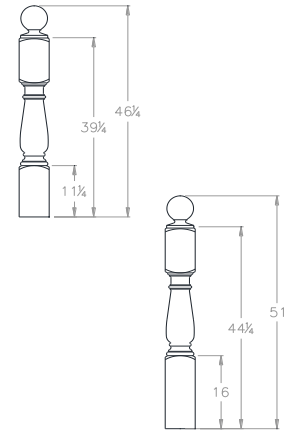

Cellular PVC Newel Covers and Accessories

Item #	Description	List Price	Optional Plant Pricing (If Applicable)

Turned Newels

TDPNC6-40	6-1/4" Diameter X 40" Tall Turned Decorative Porch Newel Cover with Ball Finial	$1,259.92	N/A
TDPNC6-50	6-1/4" Diameter X 50" Tall Turned Decorative Porch Newel Cover with Ball Finial	$1,315.99	N/A
TDPNC7-40	7-1/4" Diameter X 40" Tall Turned Decorative Porch Newel Cover with Ball Finial	$1,346.91	N/A
TDPNC7-50	7-1/4" Diameter X 50" Tall Turned Decorative Porch Newel Cover with Ball Finial	$1,419.96	N/A
TDPNC9-40	9-5/8" Diameter X 40" Tall Turned Decorative Porch Newel Cover with Ball Finial	$1,615.40	N/A
TDPNC9-50	9-5/8" Diameter X 50" Tall Turned Decorative Porch Newel Cover with Ball Finial	$1,743.38	N/A