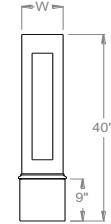

Item #	Description	List Price	Optional Plant Pricing (If Applicable)	Optional Applied 'Plant' Trim, (in Recessed Panels)
NRE1040	10" Sq X 40" Newel Cover, Recessed Panel Four Sides W/9" Wrap & WM164 Base Trim	$377.08	$113.49	
NRE1040L	10" Sq X 40" Newel Cover, Recessed Panel Two Sides -Line W/9" Wrap & WM164 Base Trim	$366.80	$62.64	
NRE1040C	10" Sq X 40" Newel Cover, Recessed Panel 2 Sides -Corner W/9" Wrap & WM164 Base Trim	$357.76	$62.64	
NRE1040E	10" Sq X 40" Newel Cover, Recessed Panel 3 Sides -End W/9" Wrap & WM164 Base Trim	$389.29	$88.07	
NRE1046	10" Sq X 46" Newel Cover, Recessed Panel Four Sides W/9" Wrap & WM164 Base Trim	$421.05	$115.93	
NRE1046L	10" Sq X 46" Newel Cover, Recessed Panel Two Sides -Line W/9" Wrap & WM164 Base Trim	$396.43	$65.08	
NRE1046C	10" Sq X 46" Newel Cover, Recessed Panel 2 Sides -Corner W/9" Wrap & WM164 Base Trim	$387.39	$65.08	
NRE1046E	10" Sq X 46" Newel Cover, Recessed Panel 3 Sides -End W/9" Wrap & WM164 Base Trim	$421.57	$90.51	
NRE1050	10" Sq X 50" Newel Cover, Recessed Panel Four Sides W/17" Wrap & WM164 Base Trim	$474.01	$117.56	
NRE1050L	10" Sq X 50" Newel Cover, Recessed Panel Two Sides -Line W/17" Wrap & WM164 Base Trim	$433.82	$66.71	
NRE1050C	10" Sq X 50" Newel Cover, Recessed Panel 2 Sides -Corner W/17" Wrap & WM164 Base Trim	$424.78	$66.71	
NRE1050E	10" Sq X 50" Newel Cover, Recessed Panel 3 Sides -End W/17" Wrap & WM164 Base Trim	$460.72	$92.14	
NRE1240	12" Sq X 40" Newel Cover, Recessed Panel Four Sides W/9" Wrap & WM164 Base Trim	$441.61	$114.31	
NRE1240L	12" Sq X 40" Newel Cover, Recessed Panel Two Sides -Line W/9" Wrap & WM164 Base Trim	$410.31	$63.46	
NRE1240C	12" Sq X 40" Newel Cover, Recessed Panel 2 Sides -Corner W/9" Wrap & WM164 Base Trim	$401.27	$63.46	
NRE1240E	12" Sq X 40" Newel Cover, Recessed Panel 3 Sides -End W/9" Wrap & WM164 Base Trim	$435.77	$88.88	
NRE1246	12" Sq X 46" Newel Cover, Recessed Panel Four Sides W/9" Wrap & WM164 Base Trim	$484.05	$116.75	
NRE1246L	12" Sq X 46" Newel Cover, Recessed Panel Two Sides -Line W/9" Wrap & WM164 Base Trim	$446.14	$65.90	
NRE1246C	12" Sq X 46" Newel Cover, Recessed Panel 2 Sides -Corner W/9" Wrap & WM164 Base Trim	$437.10	$65.90	
NRE1246E	12" Sq X 46" Newel Cover, Recessed Panel 3 Sides -End W/9" Wrap & WM164 Base Trim	$474.91	$91.32	
NRE1250	12" Sq X 50" Newel Cover, Recessed Panel Four Sides W/17" Wrap & WM164 Base Trim	$533.49	$118.37	
NRE1250L	12" Sq X 50" Newel Cover, Recessed Panel Two Sides -Line W/17" Wrap & WM164 Base Trim	$491.18	$67.53	
NRE1250C	12" Sq X 50" Newel Cover, Recessed Panel 2 Sides -Corner W/17" Wrap & WM164 Base Trim	$482.14	$67.53	
NRE1250E	12" Sq X 50" Newel Cover, Recessed Panel 3 Sides -End W/17" Wrap & WM164 Base Trim	$522.15	$92.95