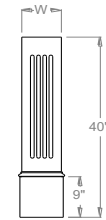

NF1040	10" Sq X 40" Newel Cover, Fluted Panel Four Sides W/9" Wrap & WM164 Base Trim	$323.27	N/A
NF1040L	10" Sq X 40" Newel Cover, Fluted Panel Two Sides -Line W/9" Wrap & WM164 Base Trim	$317.25	N/A
NF1040C	10" Sq X 40" Newel Cover, Fluted Panel Two Sides -Corner W/9" Wrap & WM164 Base Trim	$311.22	N/A
NF1040E	10" Sq X 40" Newel Cover, Fluted Panel Three Sides -End W/9" Wrap & WM164 Base Trim	$320.26	N/A
NF1046	10" Sq X 46" Newel Cover, Fluted Panel Four Sides W/9" Wrap & WM164 Base Trim	$353.65	N/A
NF1046L	10" Sq X 46" Newel Cover, Fluted Panel Two Sides -Line W/9" Wrap & WM164 Base Trim	$341.60	N/A
NF1046C	10" Sq X 46" Newel Cover, Fluted Panel Two Sides -Corner W/9" Wrap & WM164 Base Trim	$335.57	N/A
NF1046E	10" Sq X 46" Newel Cover, Fluted Panel Three Sides -End W/9" Wrap & WM164 Base Trim	$344.61	N/A
NF1050	10" Sq X 50" Newel Cover, Fluted Panel Four Sides W/17" Wrap & WM164 Base Trim	$393.54	N/A
NF1050L	10" Sq X 50" Newel Cover, Fluted Panel Two Sides -Line W/17" Wrap & WM164 Base Trim	$375.46	N/A
NF1050C	10" Sq X 50" Newel Cover, Fluted Panel Two Sides -Corner W/17" Wrap & WM164 Base Trim	$369.43	N/A
NF1050E	10" Sq X 50" Newel Cover, Fluted Panel Three Sides -End W/17" Wrap & WM164 Base Trim	$378.47	N/A
NF1240	12" Sq X 40" Newel Cover, Fluted Panel Four Sides W/9" Wrap & WM164 Base Trim	$360.84	N/A
NF1240L	12" Sq X 40" Newel Cover, Fluted Panel Two Sides -Line W/9" Wrap & WM164 Base Trim	$354.81	N/A
NF1240C	12" Sq X 40" Newel Cover, Fluted Panel Two Sides -Corner W/9" Wrap & WM164 Base Trim	$348.78	N/A
NF1240E	12" Sq X 40" Newel Cover, Fluted Panel Three Sides -End W/9" Wrap & WM164 Base Trim	$357.82	N/A
NF1246	12" Sq X 46" Newel Cover, Fluted Panel Four Sides W/9" Wrap & WM164 Base Trim	$396.08	N/A
NF1246L	12" Sq X 46" Newel Cover, Fluted Panel Two Sides -Line W/9" Wrap & WM164 Base Trim	$384.03	N/A
NF1246C	12" Sq X 46" Newel Cover, Fluted Panel Two Sides -Corner W/9" Wrap & WM164 Base Trim	$378.00	N/A
NF1246E	12" Sq X 46" Newel Cover, Fluted Panel Three Sides -End W/9" Wrap & WM164 Base Trim	$387.04	N/A
NF1250	12" Sq X 50" Newel Cover, Fluted Panel Four Sides W/17" Wrap & WM164 Base Trim	$442.74	N/A
NF1250L	12" Sq X 50" Newel Cover, Fluted Panel Two Sides -Line W/17" Wrap & WM164 Base Trim	$424.66	N/A
NF1250C	12" Sq X 50" Newel Cover, Fluted Panel Two Sides -Corner W/17" Wrap & WM164 Base Trim	$418.64	N/A
NF1250E	12" Sq X 50" Newel Cover, Fluted Panel Three Sides -End W/17" Wrap & WM164 Base Trim	$427.68	N/A