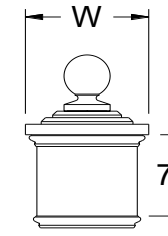

3-Tier Newel Cap w/Skirt, WM164 Trim and Ball Finial for 40" & 46" Newel

NTTC640B	Three-Tier Newel Cap W/Skirt & WM164 Trim & 3-1/2" Ball Finial, For 6" X 40/46" Newel	$203.75	8 3/4	
NTTC840B	Three-Tier Newel Cap W/Skirt & WM164 Trim & 4" Ball Finial, For 8" X 40/46" Newel	$236.98	10 3/4	
NTTC1040B	Three-Tier Newel Cap W/Skirt & WM164 Trim & 5" Ball Finial, For 10" X 40/46" Newel	$273.16	12 3/4	
NTTC1240B	Three-Tier Newel Cap W/Skirt & WM164 Trim & 5" Ball Finial, For 12" X 40/46" Newel	$296.76	14 3/4