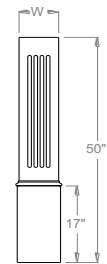

NF640	6" Sq X 40" Newel Cover, Fluted Panel Four Sides W/9" Wrap & WM164 Base Trim	$248.15	N/A
NF640L	6" Sq X 40" Newel Cover, Fluted Panel Two Sides -Line W/9" Wrap & WM164 Base Trim	$242.12	N/A
NF640C	6" Sq X 40" Newel Cover, Fluted Panel Two Sides -Corner W/9" Wrap & WM164 Base Trim	$236.09	N/A
NF640E	6" Sq X 40" Newel Cover, Fluted Panel Three Sides -End W/9" Wrap & WM164 Base Trim	$245.13	N/A
NF646	6" Sq X 46" Newel Cover, Fluted Panel Four Sides W/9" Wrap & WM164 Base Trim	$268.78	N/A
NF646L	6" Sq X 46" Newel Cover, Fluted Panel Two Sides -Line W/9" Wrap & WM164 Base Trim	$256.73	N/A
NF646C	6" Sq X 46" Newel Cover, Fluted Panel Two Sides -Corner W/9" Wrap & WM164 Base Trim	$250.70	N/A
NF646E	6" Sq X 46" Newel Cover, Fluted Panel Three Sides -End W/9" Wrap & WM164 Base Trim	$259.74	N/A
NF650	6" Sq X 50" Newel Cover, Fluted Panel Four Sides W/17" Wrap & WM164 Base Trim	$295.13	N/A
NF650L	6" Sq X 50" Newel Cover, Fluted Panel Two Sides -Line W/17" Wrap & WM164 Base Trim	$277.05	N/A
NF650C	6" Sq X 50" Newel Cover, Fluted Panel Two Sides -Corner W/17" Wrap & WM164 Base Trim	$271.02	N/A
NF650E	6" Sq X 50" Newel Cover, Fluted Panel Three Sides -End W/17" Wrap & WM164 Base Trim	$280.06	N/A
NF840	8" Sq X 40" Newel Cover, Fluted Panel Four Sides W/9" Wrap & WM164 Base Trim	$285.71	N/A
NF840L	8" Sq X 40" Newel Cover, Fluted Panel Two Sides -Line W/9" Wrap & WM164 Base Trim	$279.68	N/A
NF840C	8" Sq X 40" Newel Cover, Fluted Panel Two Sides -Corner W/9" Wrap & WM164 Base Trim	$273.66	N/A
NF840E	8" Sq X 40" Newel Cover, Fluted Panel Three Sides -End W/9" Wrap & WM164 Base Trim	$282.70	N/A
NF846	8" Sq X 46" Newel Cover, Fluted Panel Four Sides W/9" Wrap & WM164 Base Trim	$311.22	N/A
NF846L	8" Sq X 46" Newel Cover, Fluted Panel Two Sides -Line W/9" Wrap & WM164 Base Trim	$299.16	N/A
NF846C	8" Sq X 46" Newel Cover, Fluted Panel Two Sides -Corner W/9" Wrap & WM164 Base Trim	$293.14	N/A
NF846E	8" Sq X 46" Newel Cover, Fluted Panel Three Sides -End W/9" Wrap & WM164 Base Trim	$302.18	N/A
NF850	8" Sq X 50" Newel Cover, Fluted Panel Four Sides W/17" Wrap & WM164 Base Trim	$344.33	N/A
NF850L	8" Sq X 50" Newel Cover, Fluted Panel Two Sides -Line W/17" Wrap & WM164 Base Trim	$326.25	N/A
NF850C	8" Sq X 50" Newel Cover, Fluted Panel Two Sides -Corner W/17" Wrap & WM164 Base Trim	$320.23	N/A
NF850E	8" Sq X 50" Newel Cover, Fluted Panel Three Sides -End W/17" Wrap & WM164 Base Trim	$329.26	N/A