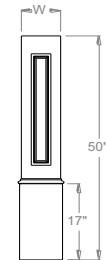

NRA1040	10" Sq X 40" Newel Cover, Raised Panel Four Sides W/9" Wrap & WM164 Base Trim	$323.27	N/A
NRA1040L	10" Sq X 40" Newel Cover, Raised Panel Two Sides -Line W/9" Wrap & WM164 Base Trim	$317.25	N/A
NRA1040C	10" Sq X 40" Newel Cover, Raised Panel Two Sides -Corner W/9" Wrap & WM164 Base Trim	$311.22	N/A
NRA1040E	10" Sq X 40" Newel Cover, Raised Panel Three Sides -End W/9" Wrap & WM164 Base Trim	$320.26	N/A
NRA1046	10" Sq X 46" Newel Cover, Raised Panel Four Sides W/9" Wrap & WM164 Base Trim	$353.65	N/A
NRA1046L	10" Sq X 46" Newel Cover, Raised Panel Two Sides -Line W/9" Wrap & WM164 Base Trim	$341.60	N/A
NRA1046C	10" Sq X 46" Newel Cover, Raised Panel Two Sides -Corner W/9" Wrap & WM164 Base Trim	$335.57	N/A
NRA1046E	10" Sq X 46" Newel Cover, Raised Panel Three Sides -End W/9" Wrap & WM164 Base Trim	$344.61	N/A
NRA1050	10" Sq X 50" Newel Cover, Raised Panel Four Sides W/17" Wrap & WM164 Base Trim	$393.54	N/A
NRA1050L	10" Sq X 50" Newel Cover, Raised Panel Two Sides -Line W/17" Wrap & WM164 Base Trim	$375.46	N/A
NRA1050C	10" Sq X 50" Newel Cover, Raised Panel Two Sides -Corner W/17" Wrap & WM164 Base Trim	$369.43	N/A
NRA1050E	10" Sq X 50" Newel Cover, Raised Panel Three Sides -End W/17" Wrap & WM164 Base Trim	$378.47	N/A
NRA1240	12" Sq X 40" Newel Cover, Raised Panel Four Sides W/9" Wrap & WM164 Base Trim	$360.84	N/A
NRA1240L	12" Sq X 40" Newel Cover, Raised Panel Two Sides -Line W/9" Wrap & WM164 Base Trim	$354.81	N/A
NRA1240C	12" Sq X 40" Newel Cover, Raised Panel Two Sides -Corner W/9" Wrap & WM164 Base Trim	$348.78	N/A
NRA1240E	12" Sq X 40" Newel Cover, Raised Panel Three Sides -End W/9" Wrap & WM164 Base Trim	$357.82	N/A
NRA1246	12" Sq X 46" Newel Cover, Raised Panel Four Sides W/9" Wrap & WM164 Base Trim	$396.08	N/A
NRA1246L	12" Sq X 46" Newel Cover, Raised Panel Two Sides -Line W/9" Wrap & WM164 Base Trim	$384.03	N/A
NRA1246C	12" Sq X 46" Newel Cover, Raised Panel Two Sides -Corner W/9" Wrap & WM164 Base Trim	$378.00	N/A
NRA1246E	12" Sq X 46" Newel Cover, Raised Panel Three Sides -End W/9" Wrap & WM164 Base Trim	$387.04	N/A
NRA1250	12" Sq X 50" Newel Cover, Raised Panel Four Sides W/17" Wrap & WM164 Base Trim	$442.74	N/A
NRA1250L	12" Sq X 50" Newel Cover, Raised Panel Two Sides -Line W/17" Wrap & WM164 Base Trim	$424.66	N/A
NRA1250C	12" Sq X 50" Newel Cover, Raised Panel Two Sides -Corner W/17" Wrap & WM164 Base Trim	$418.64	N/A
NRA1250E	12" Sq X 50" Newel Cover, Raised Panel Three Sides -End W/17" Wrap & WM164 Base Trim	$427.68	N/A