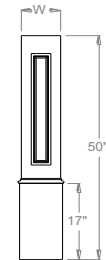

NRA640	6" Sq X 40" Newel Cover, Raised Panel Four Sides W/9" Wrap & WM164 Base Trim	$248.15	N/A
NRA640L	6" Sq X 40" Newel Cover, Raised Panel Two Sides -Line W/9" Wrap & WM164 Base Trim	$242.12	N/A
NRA640C	6" Sq X 40" Newel Cover, Raised Panel Two Sides -Corner W/9" Wrap & WM164 Base Trim	$236.09	N/A
NRA640E	6" Sq X 40" Newel Cover, Raised Panel Three Sides -End W/9" Wrap & WM164 Base Trim	$245.13	N/A
NRA646	6" Sq X 46" Newel Cover, Raised Panel Four Sides W/9" Wrap & WM164 Base Trim	$268.78	N/A
NRA646L	6" Sq X 46" Newel Cover, Raised Panel Two Sides -Line W/9" Wrap & WM164 Base Trim	$256.73	N/A
NRA646C	6" Sq X 46" Newel Cover, Raised Panel Two Sides -Corner W/9" Wrap & WM164 Base Trim	$250.70	N/A
NRA646E	6" Sq X 46" Newel Cover, Raised Panel Three Sides -End W/9" Wrap & WM164 Base Trim	$259.74	N/A
NRA650	6" Sq X 50" Newel Cover, Raised Panel Four Sides W/17" Wrap & WM164 Base Trim	$295.13	N/A
NRA650L	6" Sq X 50" Newel Cover, Raised Panel Two Sides -Line W/17" Wrap & WM164 Base Trim	$277.05	N/A
NRA650C	6" Sq X 50" Newel Cover, Raised Panel Two Sides -Corner W/17" Wrap & WM164 Base Trim	$271.02	N/A
NRA650E	6" Sq X 50" Newel Cover, Raised Panel Three Sides -End W/17" Wrap & WM164 Base Trim	$280.06	N/A
NRA840	8" Sq X 40" Newel Cover, Raised Panel Four Sides W/9" Wrap & WM164 Base Trim	$285.71	N/A
NRA840L	8" Sq X 40" Newel Cover, Raised Panel Two Sides -Line W/9" Wrap & WM164 Base Trim	$279.68	N/A
NRA840C	8" Sq X 40" Newel Cover, Raised Panel Two Sides -Corner W/9" Wrap & WM164 Base Trim	$273.66	N/A
NRA840E	8" Sq X 40" Newel Cover, Raised Panel Three Sides -End W/9" Wrap & WM164 Base Trim	$282.70	N/A
NRA846	8" Sq X 46" Newel Cover, Raised Panel Four Sides W/9" Wrap & WM164 Base Trim	$311.22	N/A
NRA846L	8" Sq X 46" Newel Cover, Raised Panel Two Sides -Line W/9" Wrap & WM164 Base Trim	$299.16	N/A
NRA846C	8" Sq X 46" Newel Cover, Raised Panel Two Sides -Corner W/9" Wrap & WM164 Base Trim	$293.14	N/A
NRA846E	8" Sq X 46" Newel Cover, Raised Panel Three Sides -End W/9" Wrap & WM164 Base Trim	$302.18	N/A
NRA850	8" Sq X 50" Newel Cover, Raised Panel Four Sides W/17" Wrap & WM164 Base Trim	$344.33	N/A
NRA850L	8" Sq X 50" Newel Cover, Raised Panel Two Sides -Line W/17" Wrap & WM164 Base Trim	$326.25	N/A
NRA850C	8" Sq X 50" Newel Cover, Raised Panel Two Sides -Corner W/17" Wrap & WM164 Base Trim	$320.23	N/A
NRA850E	8" Sq X 50" Newel Cover, Raised Panel Three Sides -End W/17" Wrap & WM164 Base Trim	$329.26	N/A