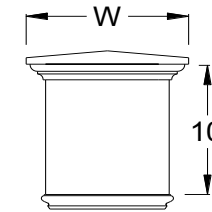

Pyramidal Newel Cap w/Skirt, WM164 & WM75 Trim for 50" Newel

NPTC6-S50	Pyramidal Newel Cap W/Skirt, WM75 & WM164 Trim, For 6" X 50" Newel	$161.36	9 1/2	
NPTC8-S50	Pyramidal Newel Cap W/Skirt, WM75 & WM164 Trim, For 8" X 50" Newel	$170.10	11 1/2	
NPTC10-S50	Pyramidal Newel Cap W/Skirt, WM75 & WM164 Trim, For 10" X 50" Newel	$178.66	13 1/2	
NPTC12-S50	Pyramidal Newel Cap W/Skirt, WM75 & WM164 Trim, For 12" X 50" Newel	$219.94	15 1/2