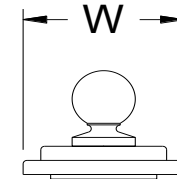

Flat 2-Tier Newel Cap w/Ball Finial

			W	
NTC5B	Flat 2-Tier Newel Cap For 5" Newel Cover & 3-1/2" Ball Finial	$127.41	7 1/4	
NTC6B	Flat 2-Tier Newel Cap For 6" Newel Cover & 3-1/2" Ball Finial	$141.35	8 1/4	
NTC8B	Flat 2-Tier Newel Cap For 8" Newel Cover & 4" Ball Finial	$168.04	10 1/4	
NTC10B	Flat 2-Tier Newel Cap For 10" Newel Cover & 5" Ball Finial	$197.67	12 1/4	
NTC12B	Flat 2-Tier Newel Cap For 12" Newel Cover & 5" Ball Finial	$214.68	14 1/4