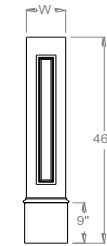

NRA1040	10" Sq X 40" Newel Cover, Raised Panel Four Sides W/9" Wrap & WM164 Base Trim	$323.27	N/A
NRA1040L	10" Sq X 40" Newel Cover, Raised Panel Two Sides -Line W/9" Wrap & WM164 Base Trim	$317.25	N/A
NRA1040C	10" Sq X 40" Newel Cover, Raised Panel Two Sides -Corner W/9" Wrap & WM164 Base Trim	$311.22	N/A
NRA1040E	10" Sq X 40" Newel Cover, Raised Panel Three Sides -End W/9" Wrap & WM164 Base Trim	$320.26	N/A
NRA1046	10" Sq X 46" Newel Cover, Raised Panel Four Sides W/9" Wrap & WM164 Base Trim	$353.65	N/A
NRA1046L	10" Sq X 46" Newel Cover, Raised Panel Two Sides -Line W/9" Wrap & WM164 Base Trim	$341.60	N/A
NRA1046C	10" Sq X 46" Newel Cover, Raised Panel Two Sides -Corner W/9" Wrap & WM164 Base Trim	$335.57	N/A
NRA1046E	10" Sq X 46" Newel Cover, Raised Panel Three Sides -End W/9" Wrap & WM164 Base Trim	$344.61	N/A
NRA1050	10" Sq X 50" Newel Cover, Raised Panel Four Sides W/17" Wrap & WM164 Base Trim	$393.54	N/A
NRA1050L	10" Sq X 50" Newel Cover, Raised Panel Two Sides -Line W/17" Wrap & WM164 Base Trim	$375.46	N/A
NRA1050C	10" Sq X 50" Newel Cover, Raised Panel Two Sides -Corner W/17" Wrap & WM164 Base Trim	$369.43	N/A
NRA1050E	10" Sq X 50" Newel Cover, Raised Panel Three Sides -End W/17" Wrap & WM164 Base Trim	$378.47	N/A
NRA1240	12" Sq X 40" Newel Cover, Raised Panel Four Sides W/9" Wrap & WM164 Base Trim	$360.84	N/A
NRA1240L	12" Sq X 40" Newel Cover, Raised Panel Two Sides -Line W/9" Wrap & WM164 Base Trim	$354.81	N/A
NRA1240C	12" Sq X 40" Newel Cover, Raised Panel Two Sides -Corner W/9" Wrap & WM164 Base Trim	$348.78	N/A
NRA1240E	12" Sq X 40" Newel Cover, Raised Panel Three Sides -End W/9" Wrap & WM164 Base Trim	$357.82	N/A
NRA1246	12" Sq X 46" Newel Cover, Raised Panel Four Sides W/9" Wrap & WM164 Base Trim	$396.08	N/A
NRA1246L	12" Sq X 46" Newel Cover, Raised Panel Two Sides -Line W/9" Wrap & WM164 Base Trim	$384.03	N/A
NRA1246C	12" Sq X 46" Newel Cover, Raised Panel Two Sides -Corner W/9" Wrap & WM164 Base Trim	$378.00	N/A
NRA1246E	12" Sq X 46" Newel Cover, Raised Panel Three Sides -End W/9" Wrap & WM164 Base Trim	$387.04	N/A
NRA1250	12" Sq X 50" Newel Cover, Raised Panel Four Sides W/17" Wrap & WM164 Base Trim	$442.74	N/A
NRA1250L	12" Sq X 50" Newel Cover, Raised Panel Two Sides -Line W/17" Wrap & WM164 Base Trim	$424.66	N/A
NRA1250C	12" Sq X 50" Newel Cover, Raised Panel Two Sides -Corner W/17" Wrap & WM164 Base Trim	$418.64	N/A
NRA1250E	12" Sq X 50" Newel Cover, Raised Panel Three Sides -End W/17" Wrap & WM164 Base Trim	$427.68	N/A