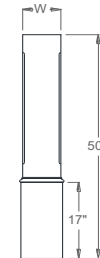

NC640	6" SQ x 40" Newel Cover, Plain Flat Sides, All Four Corners Chamfered, W/9" Base Wrap & WM164 Trim. For Use With Non-Skirted Newel Caps	$260.75	N/A
NC646	6" SQ x 46" Newel Cover, Plain Flat Sides, All Four Corners Chamfered, W/9" Base Wrap & WM164 Trim. For Use With Non-Skirted Newel Caps	$277.50	N/A
NC650	6" SQ x 50" Newel Cover, Plain Flat Sides, All Four Corners Chamfered, W/17" Base Wrap & WM164 Trim. For Use With Non-Skirted Newel Caps	$301.58	N/A
NC840	8" SQ x 40" Newel Cover, Plain Flat Sides, All Four Corners Chamfered, W/9" Base Wrap & WM164 Trim. For Use With Non-Skirted Newel Caps	$303.47	N/A
NC846	8" SQ x 46" Newel Cover, Plain Flat Sides, All Four Corners Chamfered, W/9" Base Wrap & WM164 Trim. For Use With Non-Skirted Newel Caps	$325.71	N/A
NC850	8" SQ x 50" Newel Cover, Plain Flat Sides, All Four Corners Chamfered, W/17" Base Wrap & WM164 Trim. For Use With Non-Skirted Newel Caps	$357.28	N/A
NC1040	10" SQ x 40" Newel Cover, Plain Flat Sides, All Four Corners Chamfered, W/9" Base Wrap & WM164 Trim. For Use With Non-Skirted Newel Caps	$346.32	N/A
NC1046	10" SQ x 46" Newel Cover, Plain Flat Sides, All Four Corners Chamfered, W/9" Base Wrap & WM164 Trim. For Use With Non-Skirted Newel Caps	$374.06	N/A
NC1050	10" SQ x 50" Newel Cover, Plain Flat Sides, All Four Corners Chamfered, W/17" Base Wrap & WM164 Trim. For Use With Non-Skirted Newel Caps	$413.10	N/A
NC1240	12" SQ x 40" Newel Cover, Plain Flat Sides, All Four Corners Chamfered, W/9" Base Wrap & WM164 Trim. For Use With Non-Skirted Newel Caps	$389.31	N/A
NC1246	12" SQ x 46" Newel Cover, Plain Flat Sides, All Four Corners Chamfered, W/9" Base Wrap & WM164 Trim. For Use With Non-Skirted Newel Caps	$422.51	N/A
NC1250	12" SQ x 50" Newel Cover, Plain Flat Sides, All Four Corners Chamfered, W/17" Base Wrap & WM164 Trim. For Use With Non-Skirted Newel Caps	$469.04	N/A
NC640SC	6" Sq X 40" Newel Cover, Plain Flat Sides, All Four Corners Chamfered, W/9" Base Wrap & WM164 Trim. For Use With Skirted Newel Caps	$260.75	N/A
NC646SC	6" Sq X 46" Newel Cover, Plain Flat Sides, All Four Corners Chamfered, W/9" Base Wrap & WM164 Trim. For Use With Skirted Newel Caps	$277.50	N/A
NC650SC	6" Sq X 50" Newel Cover, Plain Flat Sides, All Four Corners Chamfered, W/17" Base Wrap & WM164 Trim. For Use With Skirted Newel Caps	$301.58	N/A
NC840SC	8" Sq X 40" Newel Cover, Plain Flat Sides, All Four Corners Chamfered, W/9" Base Wrap & WM164 Trim. For Use With Skirted Newel Caps	$303.47	N/A
NC846SC	8" Sq X 46" Newel Cover, Plain Flat Sides, All Four Corners Chamfered, W/9" Base Wrap & WM164 Trim. For Use With Skirted Newel Caps	$325.71	N/A
NC850SC	8" Sq X 50" Newel Cover, Plain Flat Sides, All Four Corners Chamfered, W/17" Base Wrap & WM164 Trim. For Use With Skirted Newel Caps	$357.28	N/A
NC1040SC	10" Sq X 40" Newel Cover, Plain Flat Sides, All Four Corners Chamfered, W/9" Base Wrap & WM164 Trim. For Use With Skirted Newel Caps	$346.32	N/A
NC1046SC	10" Sq X 46" Newel Cover, Plain Flat Sides, All Four Corners Chamfered, W/9" Base Wrap & WM164 Trim. For Use With Skirted Newel Caps	$374.06	N/A
NC1050SC	10" Sq X 50" Newel Cover, Plain Flat Sides, All Four Corners Chamfered, W/17" Base Wrap & WM164 Trim. For Use With Skirted Newel Caps	$413.10	N/A
NC1240SC	12" Sq X 40" Newel Cover, Plain Flat Sides, All Four Corners Chamfered, W/9" Base Wrap & WM164 Trim. For Use With Skirted Newel Caps	$389.31	N/A
NC1246SC	12" Sq X 46" Newel Cover, Plain Flat Sides, All Four Corners Chamfered, W/9" Base Wrap & WM164 Trim. For Use With Skirted Newel Caps	$422.51	N/A
NC1250SC	12" Sq X 50" Newel Cover, Plain Flat Sides, All Four Corners Chamfered, W/17" Base Wrap & WM164 Trim. For Use With Skirted Newel Caps	$469.04	N/A