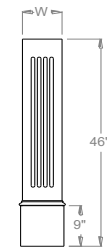

NF640	6" Sq X 40" Newel Cover, Fluted Panel Four Sides W/9" Wrap & WM164 Base Trim	$248.15	N/A
NF640L	6" Sq X 40" Newel Cover, Fluted Panel Two Sides -Line W/9" Wrap & WM164 Base Trim	$242.12	N/A
NF640C	6" Sq X 40" Newel Cover, Fluted Panel Two Sides -Corner W/9" Wrap & WM164 Base Trim	$236.09	N/A
NF640E	6" Sq X 40" Newel Cover, Fluted Panel Three Sides -End W/9" Wrap & WM164 Base Trim	$245.13	N/A
NF646	6" Sq X 46" Newel Cover, Fluted Panel Four Sides W/9" Wrap & WM164 Base Trim	$268.78	N/A
NF646L	6" Sq X 46" Newel Cover, Fluted Panel Two Sides -Line W/9" Wrap & WM164 Base Trim	$256.73	N/A
NF646C	6" Sq X 46" Newel Cover, Fluted Panel Two Sides -Corner W/9" Wrap & WM164 Base Trim	$250.70	N/A
NF646E	6" Sq X 46" Newel Cover, Fluted Panel Three Sides -End W/9" Wrap & WM164 Base Trim	$259.74	N/A
NF650	6" Sq X 50" Newel Cover, Fluted Panel Four Sides W/17" Wrap & WM164 Base Trim	$295.13	N/A
NF650L	6" Sq X 50" Newel Cover, Fluted Panel Two Sides -Line W/17" Wrap & WM164 Base Trim	$277.05	N/A
NF650C	6" Sq X 50" Newel Cover, Fluted Panel Two Sides -Corner W/17" Wrap & WM164 Base Trim	$271.02	N/A
NF650E	6" Sq X 50" Newel Cover, Fluted Panel Three Sides -End W/17" Wrap & WM164 Base Trim	$280.06	N/A
NF840	8" Sq X 40" Newel Cover, Fluted Panel Four Sides W/9" Wrap & WM164 Base Trim	$285.71	N/A
NF840L	8" Sq X 40" Newel Cover, Fluted Panel Two Sides -Line W/9" Wrap & WM164 Base Trim	$279.68	N/A
NF840C	8" Sq X 40" Newel Cover, Fluted Panel Two Sides -Corner W/9" Wrap & WM164 Base Trim	$273.66	N/A
NF840E	8" Sq X 40" Newel Cover, Fluted Panel Three Sides -End W/9" Wrap & WM164 Base Trim	$282.70	N/A
NF846	8" Sq X 46" Newel Cover, Fluted Panel Four Sides W/9" Wrap & WM164 Base Trim	$311.22	N/A
NF846L	8" Sq X 46" Newel Cover, Fluted Panel Two Sides -Line W/9" Wrap & WM164 Base Trim	$299.16	N/A
NF846C	8" Sq X 46" Newel Cover, Fluted Panel Two Sides -Corner W/9" Wrap & WM164 Base Trim	$293.14	N/A
NF846E	8" Sq X 46" Newel Cover, Fluted Panel Three Sides -End W/9" Wrap & WM164 Base Trim	$302.18	N/A
NF850	8" Sq X 50" Newel Cover, Fluted Panel Four Sides W/17" Wrap & WM164 Base Trim	$344.33	N/A
NF850L	8" Sq X 50" Newel Cover, Fluted Panel Two Sides -Line W/17" Wrap & WM164 Base Trim	$326.25	N/A
NF850C	8" Sq X 50" Newel Cover, Fluted Panel Two Sides -Corner W/17" Wrap & WM164 Base Trim	$320.23	N/A
NF850E	8" Sq X 50" Newel Cover, Fluted Panel Three Sides -End W/17" Wrap & WM164 Base Trim	$329.26	N/A